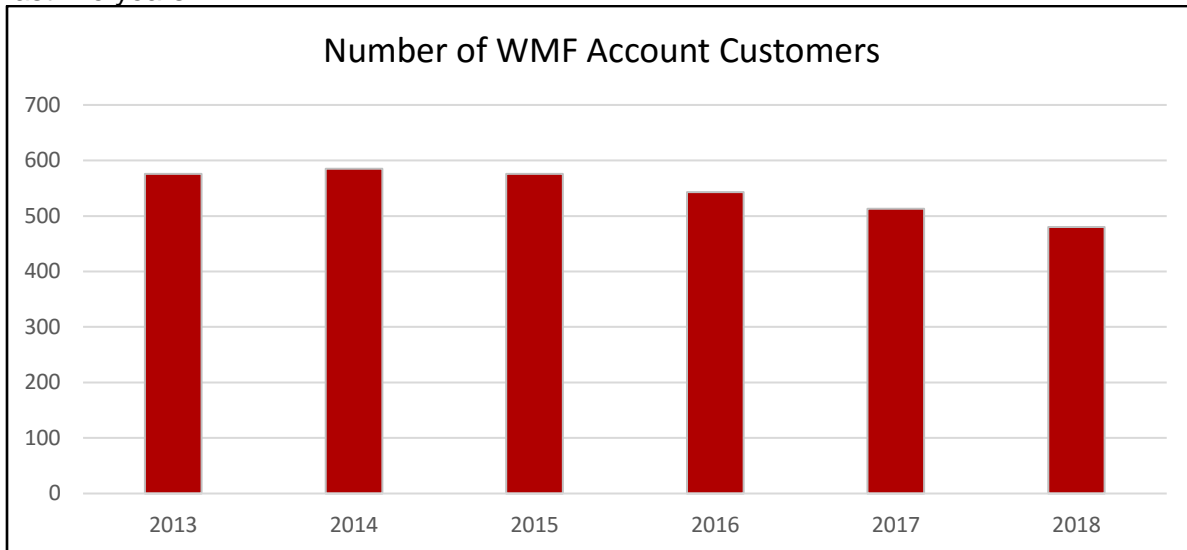

**LANDFILL DISPOSAL DISCOUNT:  
LANDFILL TONNES AND ACCOUNT CUSTOMERS**

Waste & Recycling Services (WRS) has seen a change in the makeup of our customer base over time, with fewer account customers and fewer waste tonnes from account customers. Figure 1 shows the number of Waste Management Facility (WMF) account customers for the last five years.

**Figure 1: Number of WMF Account Customers**

Figure 2 shows the annual tonnes of waste brought to The City’s waste management facilities by WMF account customers over the last five years.

**Figure 2: Tonnes of Waste Disposed by WMF Account Customers**