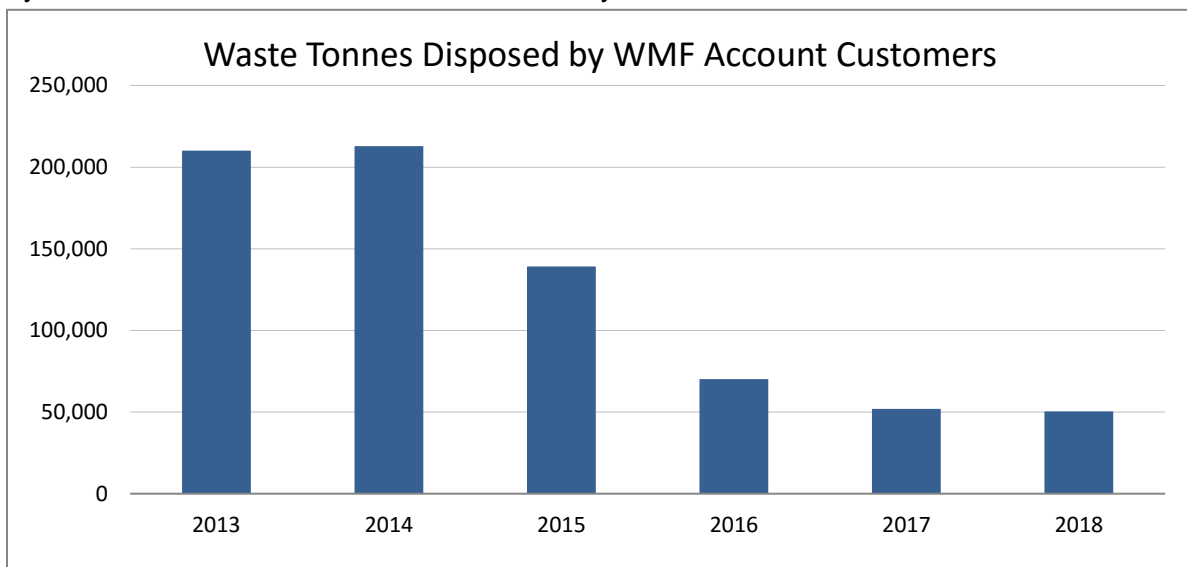

**LANDFILL DISPOSAL DISCOUNT:  
LANDFILL TONNES AND ACCOUNT CUSTOMERS**

Waste & Recycling Services (WRS) has seen a change in the makeup of our customer base over time, with fewer account customers and fewer waste tonnes from account customers. Figure 1 shows the number of Waste Management Facility (WMF) account customers for the last five years.

**Figure 1: Number of WMF Account Customers**

Figure 2 shows the annual tonnes of waste brought to The City’s waste management facilities by WMF account customers over the last five years.

**Figure 2: Tonnes of Waste Disposed by WMF Account Customers**