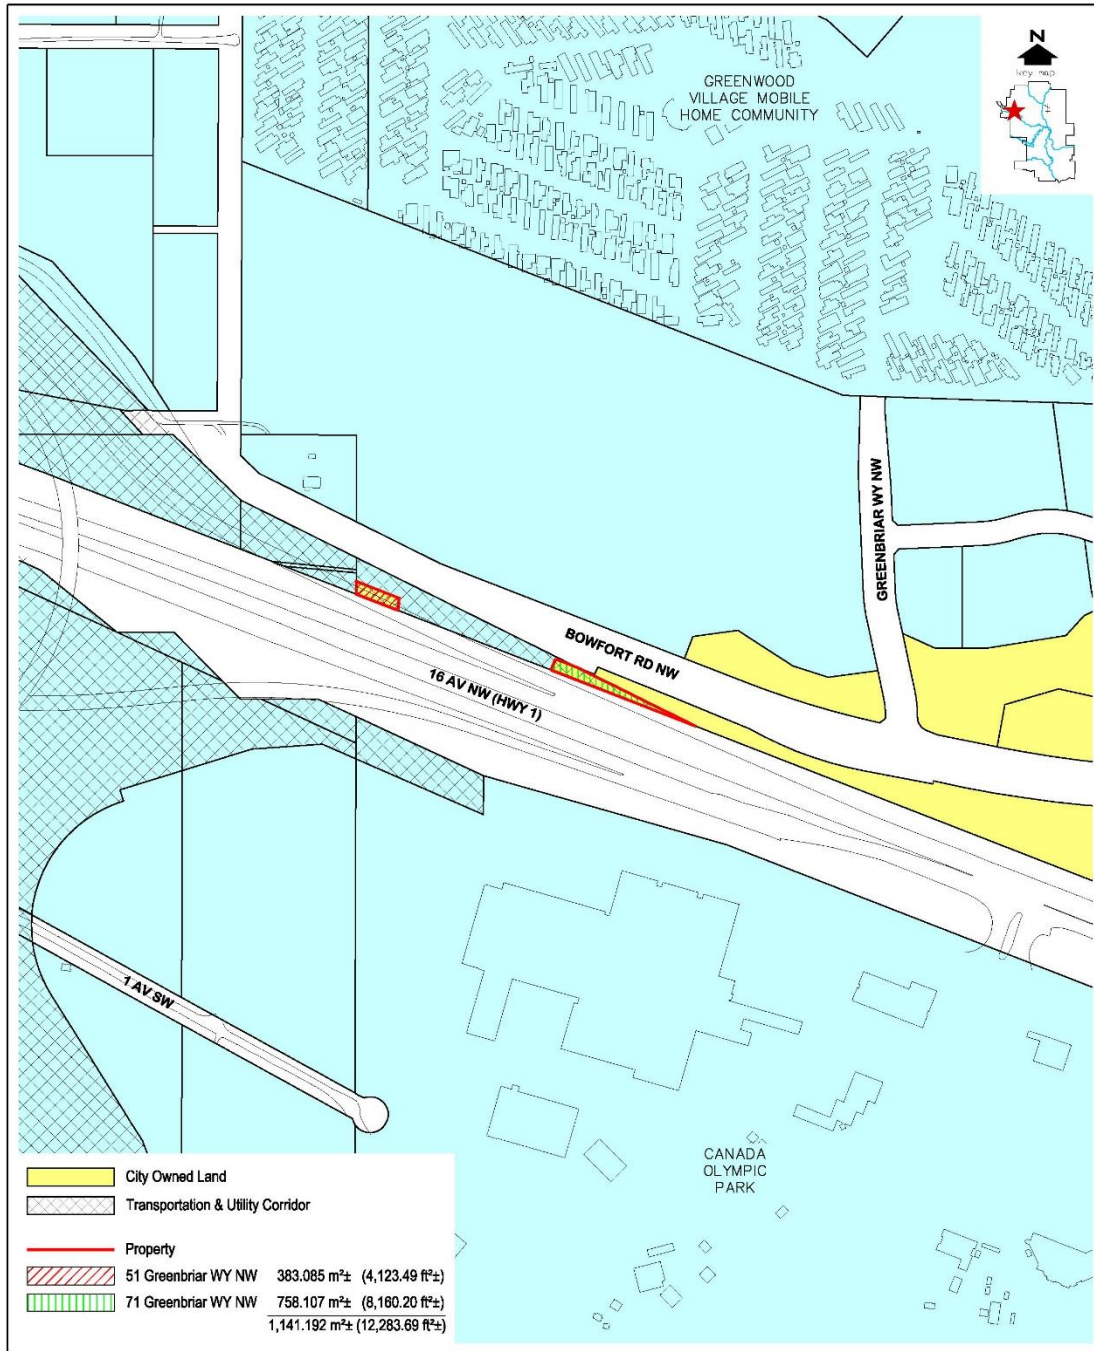

SITE MAP

File No.: 51 GREENBRIAR WY NW & PORTION OF 71 GREENBRIAR WY NW (DW)