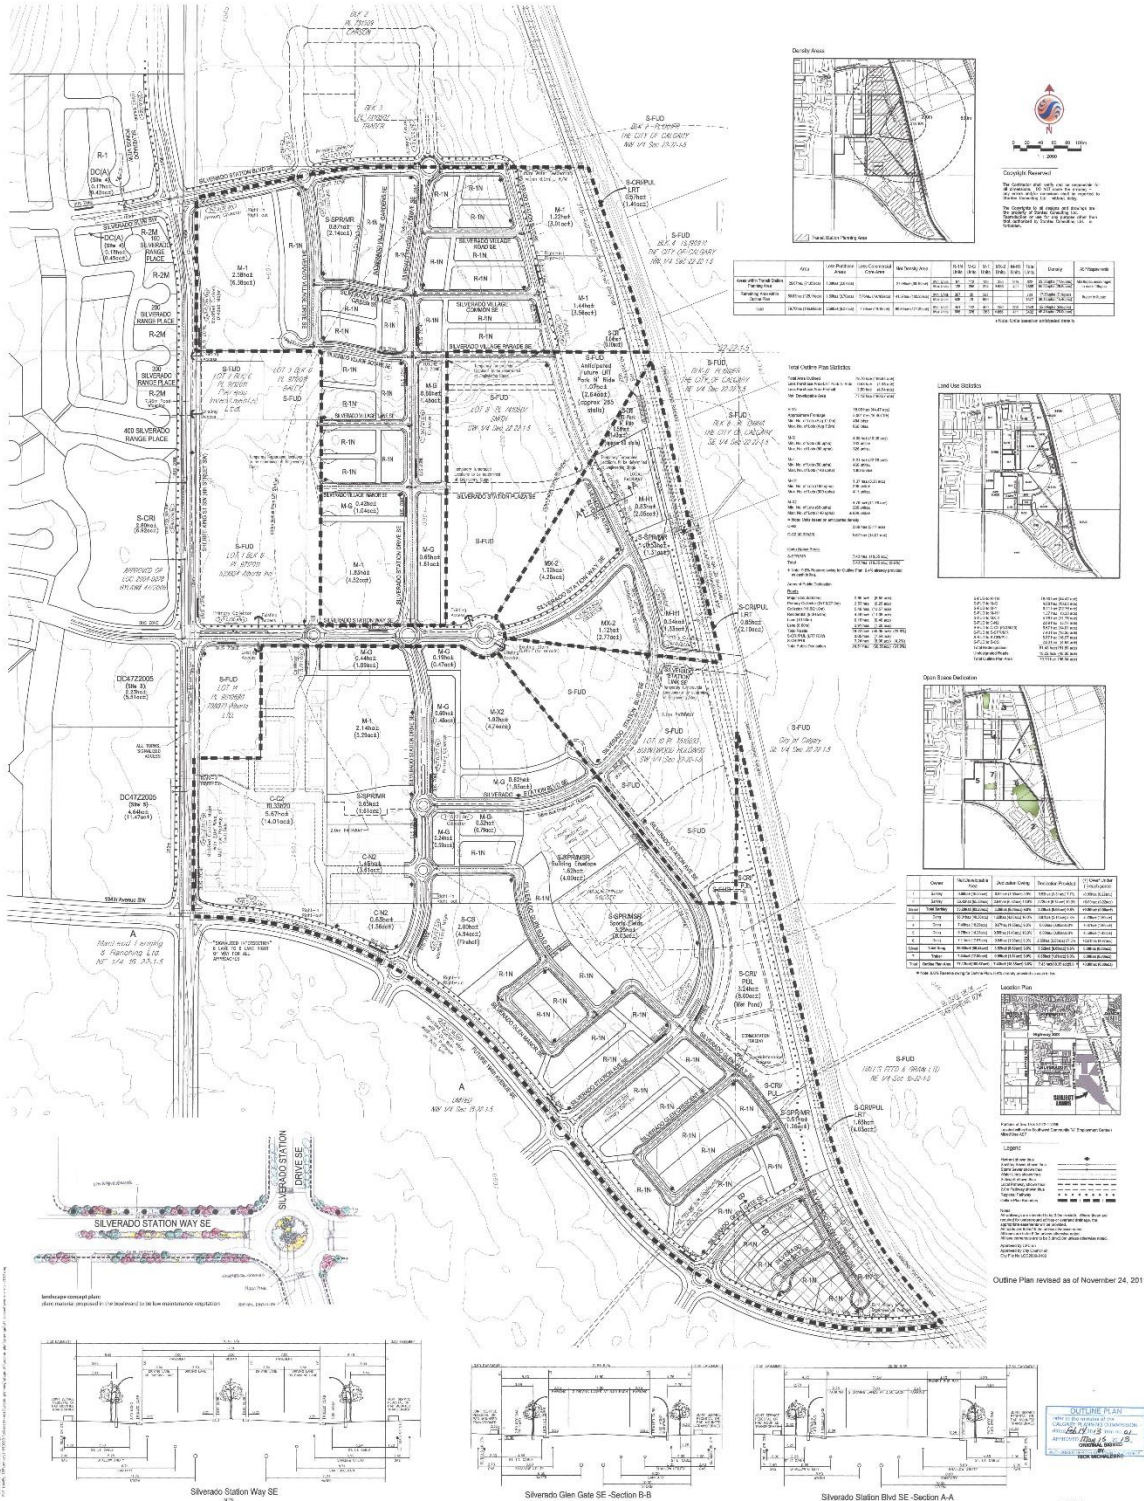

Approved Outline Plan, LOC2009-0102

Silverado East

SILVERADO LANDOWNER GROUP  
SILVERADO EAST

Outline Plan and Land Use Redesignation