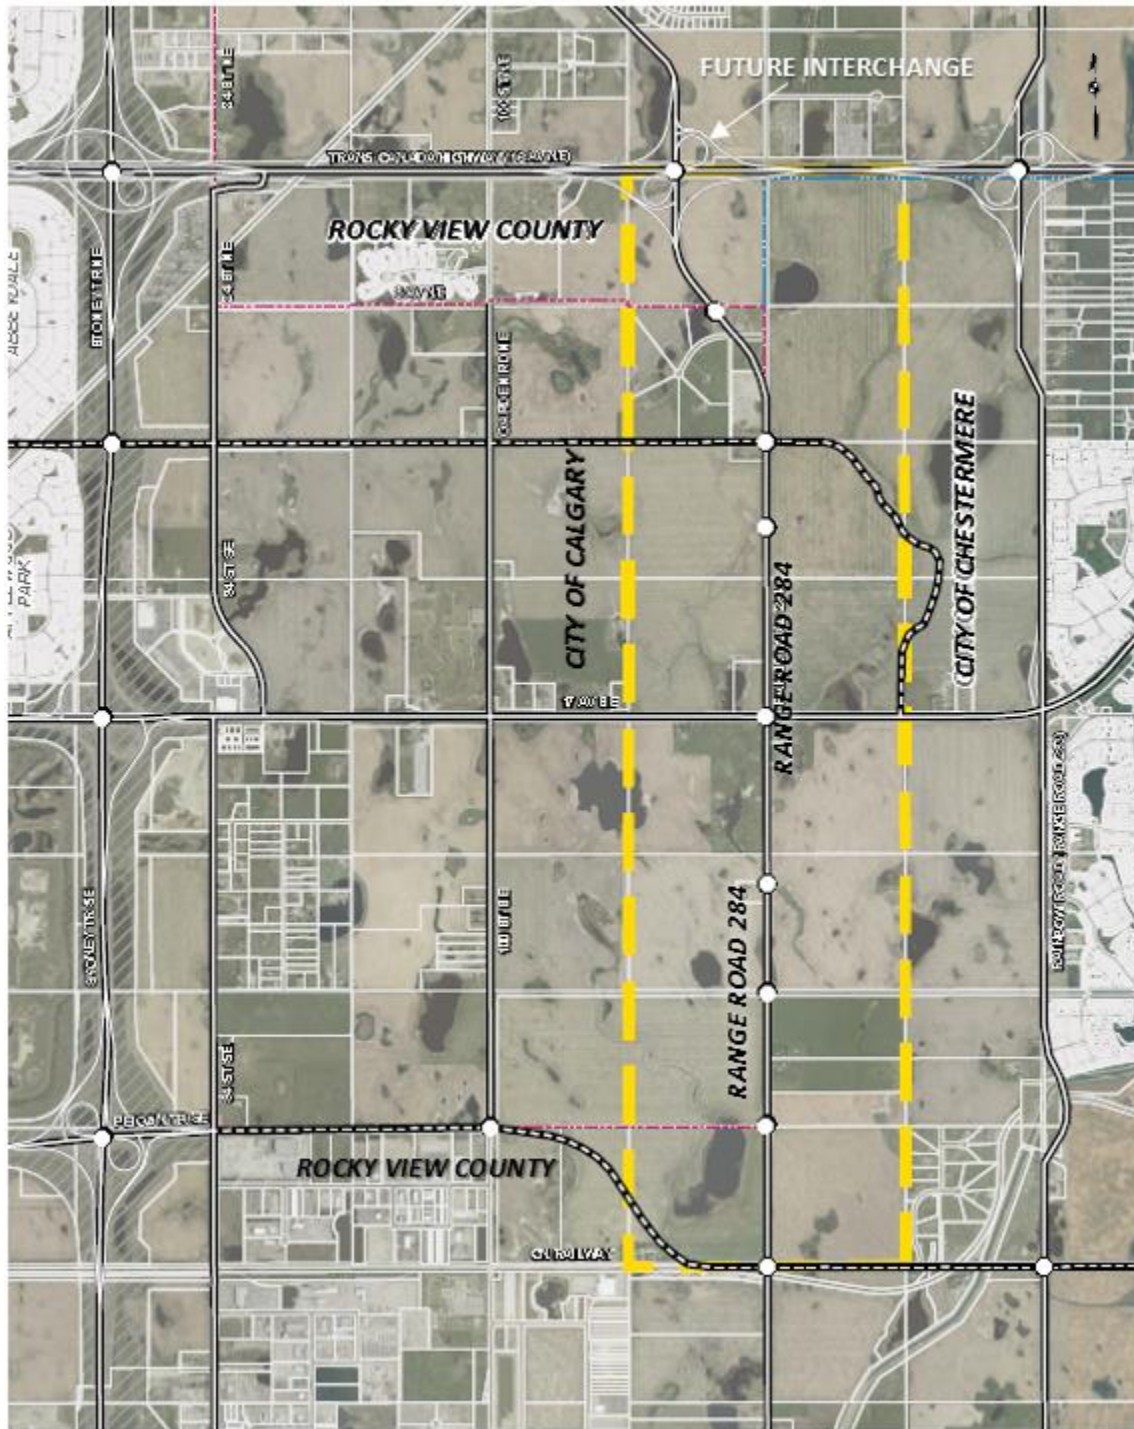

### Policy Area Map

- City of Calgary
- City of Chestermere
- Intermunicipal Interface Area Boundary
- Proposed Road