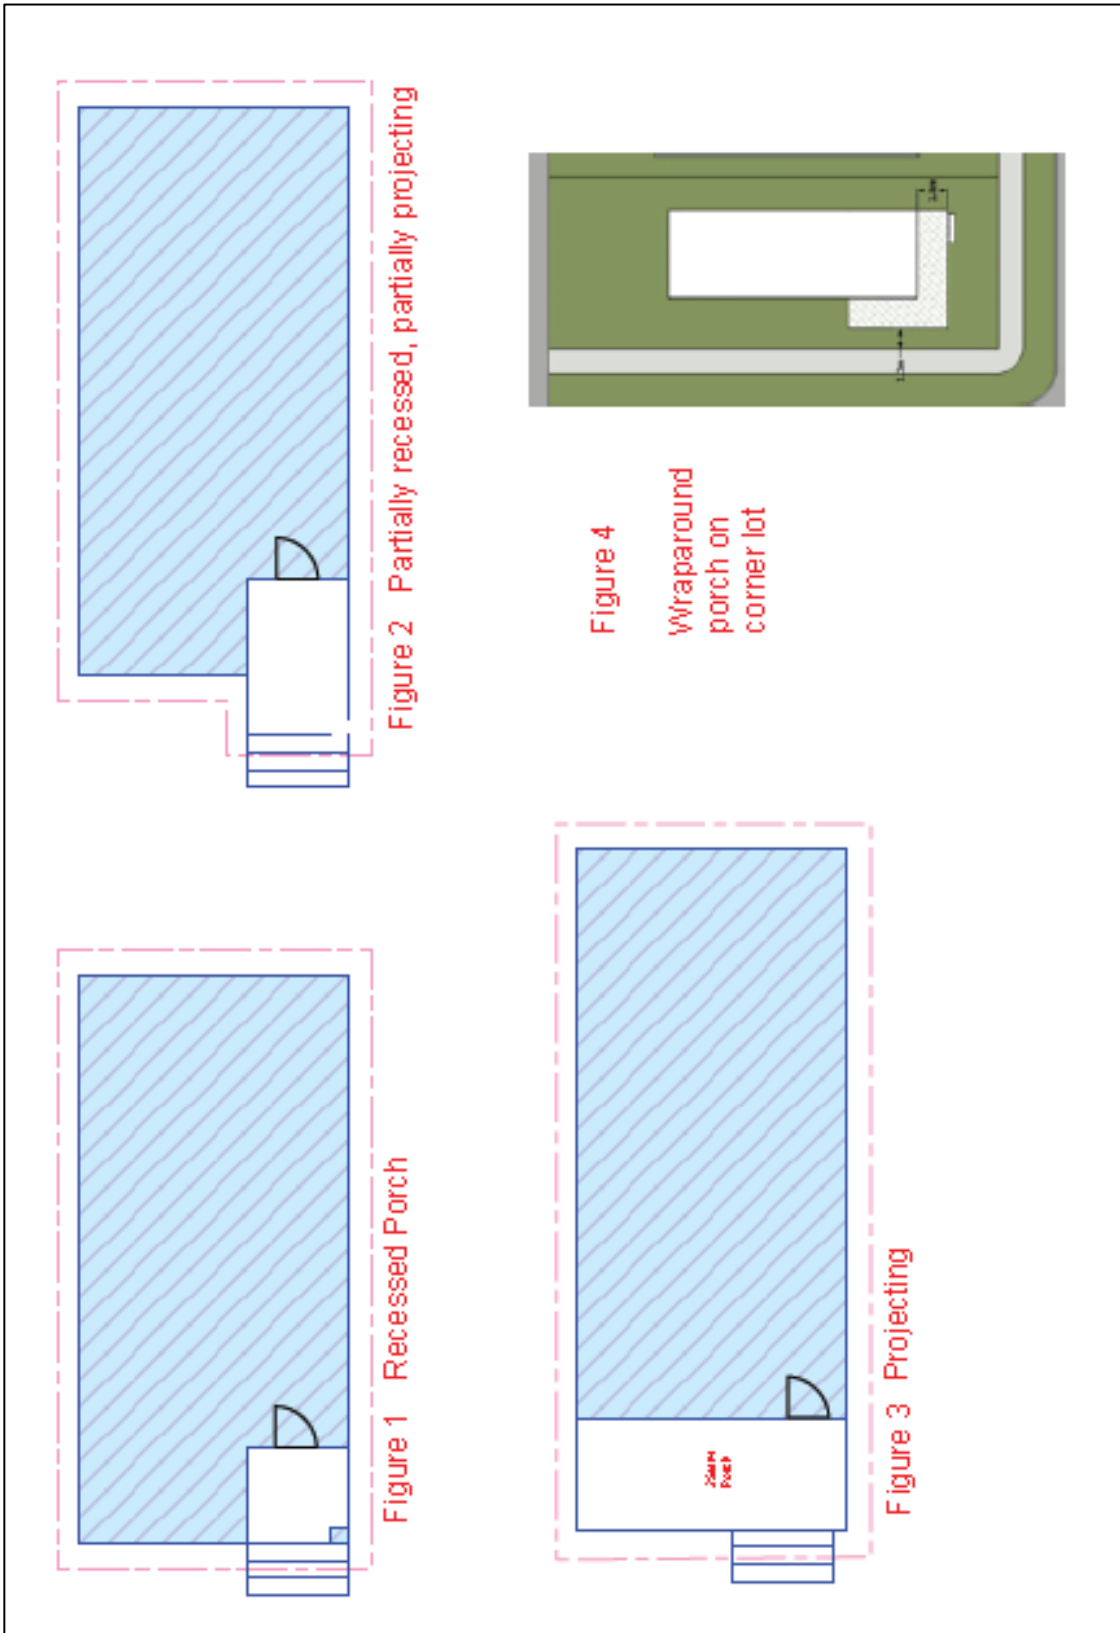

Porch Sketches

Porches that would benefit from the new regulations.

Porch Sketches

Height of a porch that would be able to project into the front yard (1.2 metres high).

Porch Sketches

Home with a 1.2 high porch platform and projects into the front yard – neighbour's view.