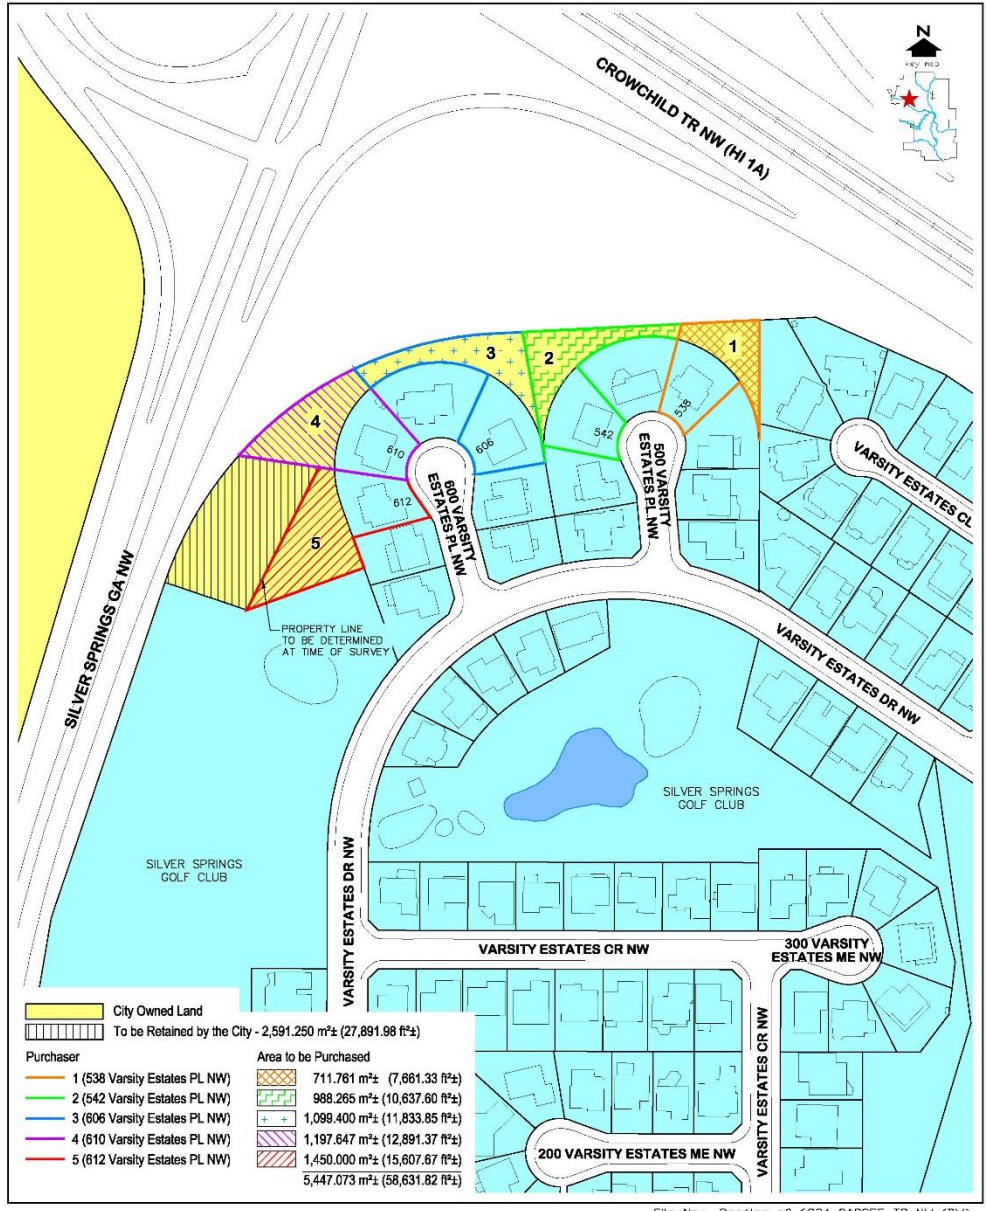

### Tentative Subdivision Plan

File No: Portion of 6324 SARCEE TR NW (DW)