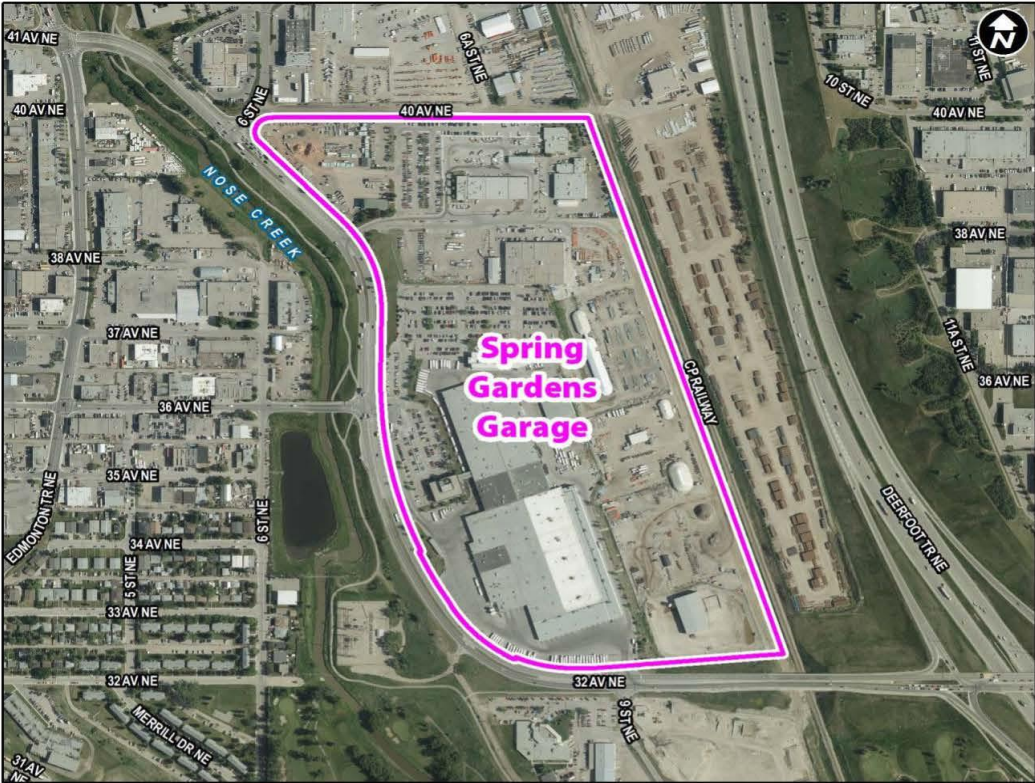

Maps and Descriptions of Calgary Transit Properties