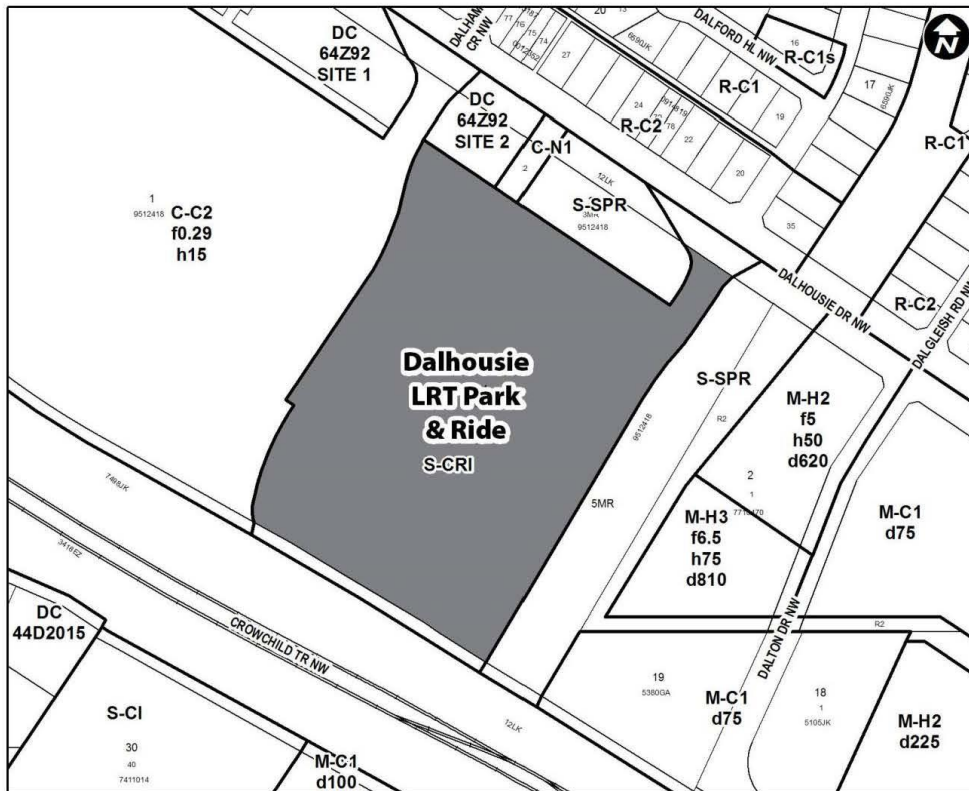

Maps and Descriptions of Calgary Transit Properties

Dalhousie LRT Park & Ride, located at 4785 Dalhousie DR NW (Block 4 Plan 9512418).