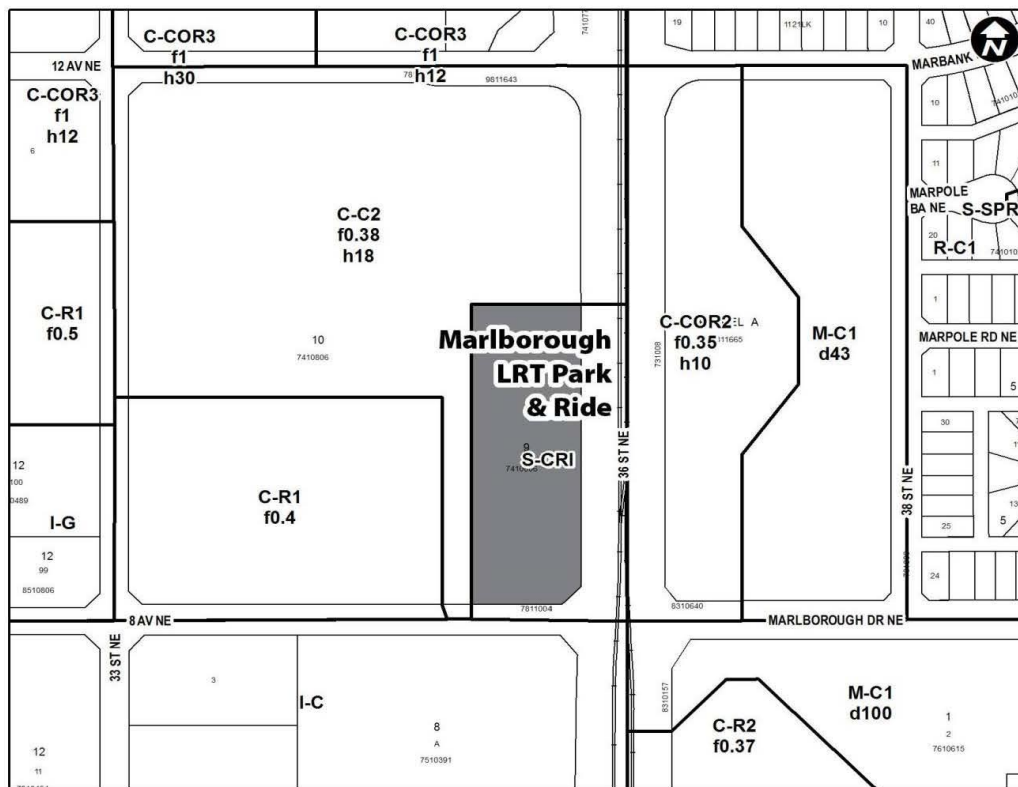

Maps and Descriptions of Calgary Transit Properties

Maps and Descriptions of Calgary Transit Properties

Franklin LRT Park & Ride (South of Memorial DR SE), located at 2734 Radcliffe DR SE (Lot 1 Block 1 Plan 8510947).

Maps and Descriptions of Calgary Transit Properties

Maps and Descriptions of Calgary Transit Properties

Marlborough LRT Park & Ride, located at 915 36 ST NE (Block 9 Plan Franklin Park Industrial Calgary 7410806; excepting Street Widening Plan 7811004.