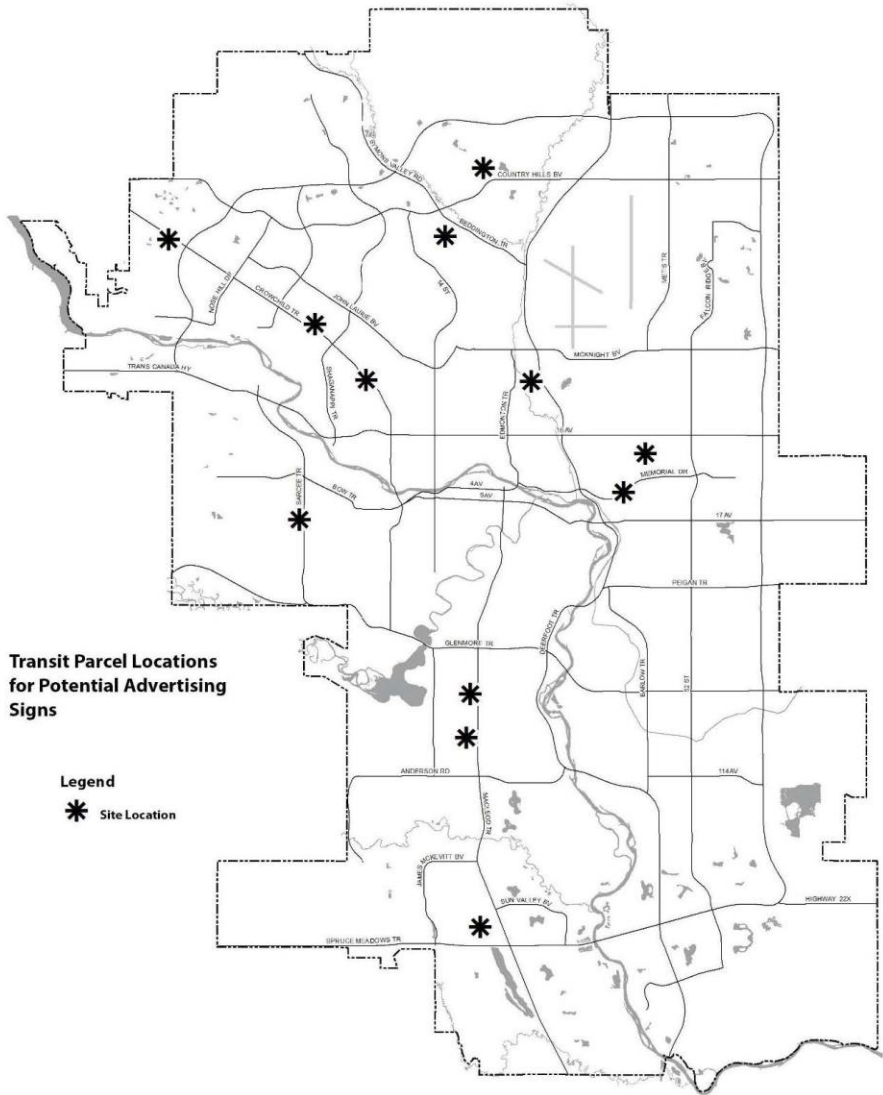

Maps and Descriptions of Calgary Transit Properties