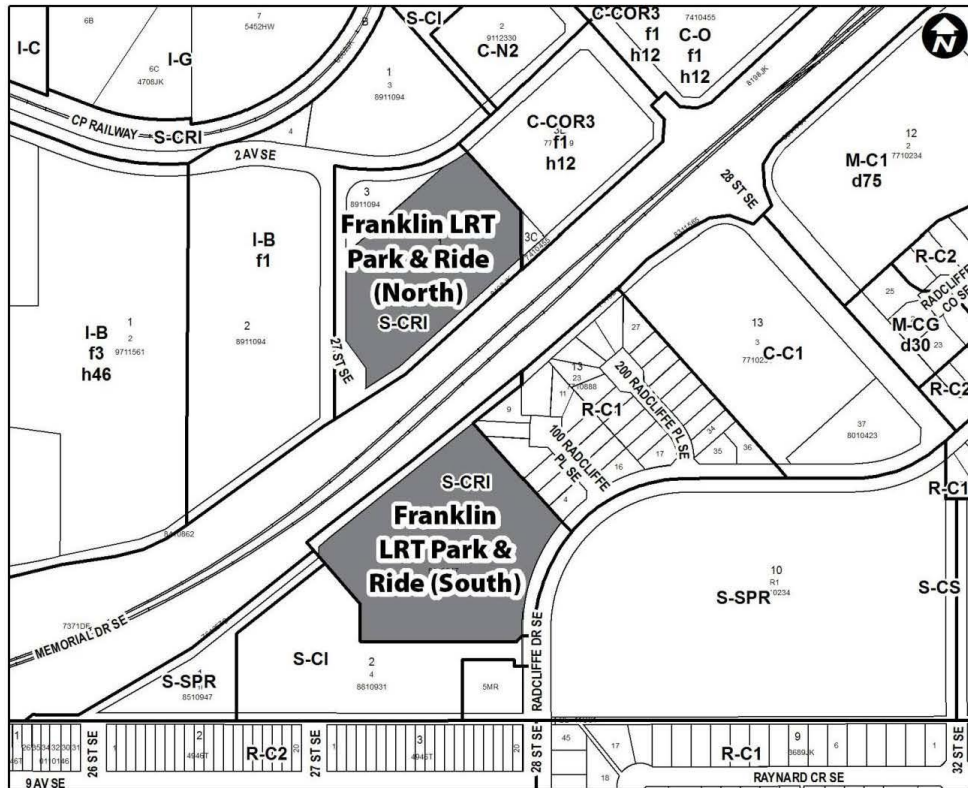

Maps and Descriptions of Calgary Transit Properties

Maps and Descriptions of Calgary Transit Properties

Dalhousie LRT Park & Ride, located at 4785 Dalhousie DR NW (Block 4 Plan 9512418).

Maps and Descriptions of Calgary Transit Properties

Maps and Descriptions of Calgary Transit Properties

Franklin LRT Park & Ride (North of Memorial DR SE), located at 2826 Memorial DR SE
(Block 1 Plan 7611002 excepting Road Plan 8211009 and Subdivision Plan 8911094).

Maps and Descriptions of Calgary Transit Properties

Maps and Descriptions of Calgary Transit Properties

Franklin LRT Park & Ride (South of Memorial DR SE), located at 2734 Radcliffe DR SE (Lot 1 Block 1 Plan 8510947).

Tuscany LTR Park & Ride (South of Crowchild Trail NW), located at 222 Tuscany Springs BV NW (Lot 1 Block 39 Plan 0012045).

Maps and Descriptions of Calgary Transit Properties