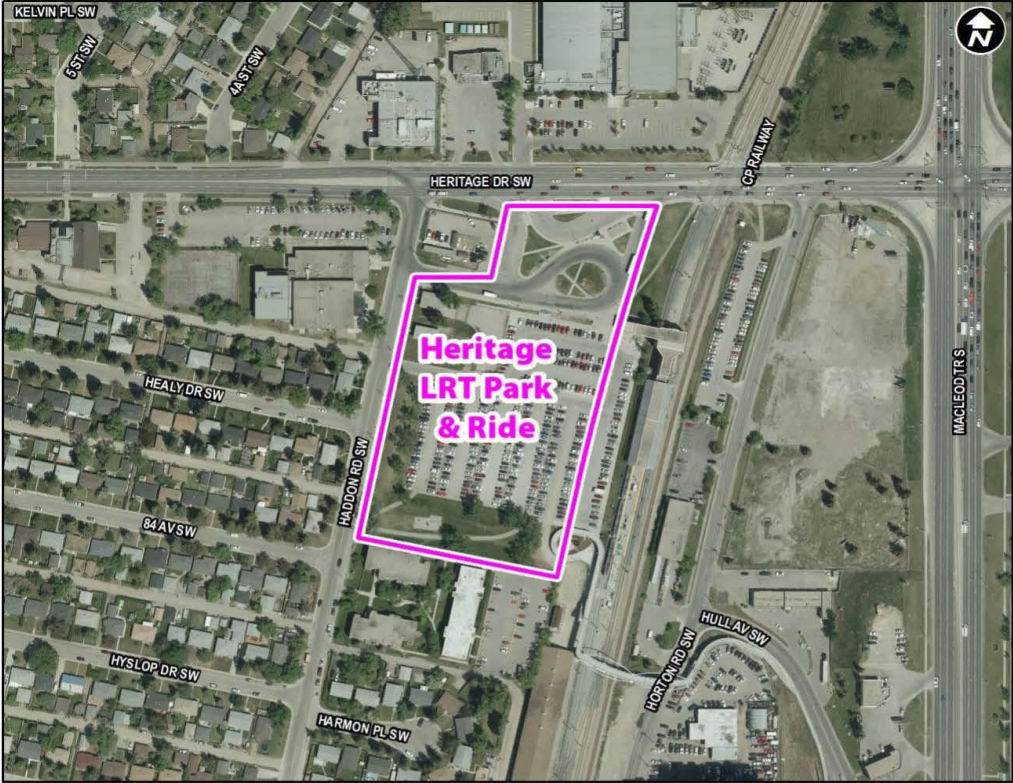

Maps and Descriptions of Calgary Transit Properties

Maps and Descriptions of Calgary Transit Properties

Franklin LRT Park & Ride (South of Memorial DR SE), located at 2734 Radcliffe DR SE (Lot 1 Block 1 Plan 8510947).

Maps and Descriptions of Calgary Transit Properties

Maps and Descriptions of Calgary Transit Properties

Heritage LRT Station, located at 16 Haddon RD SW (Block 14 Plan Haysboro Industrial Calgary 5115HV).

Maps and Descriptions of Calgary Transit Properties

Maps and Descriptions of Calgary Transit Properties

Marlborough LRT Park & Ride, located at 915 36 ST NE (Block 9 Plan Franklin Park Industrial Calgary 7410806; excepting Street Widening Plan 7811004.

Maps and Descriptions of Calgary Transit Properties

Maps and Descriptions of Calgary Transit Properties

North Point Park & Ride, located at 11622 Harvest Hills BV NE (Lot 10 Block 1 Plan 9912694).

Maps and Descriptions of Calgary Transit Properties