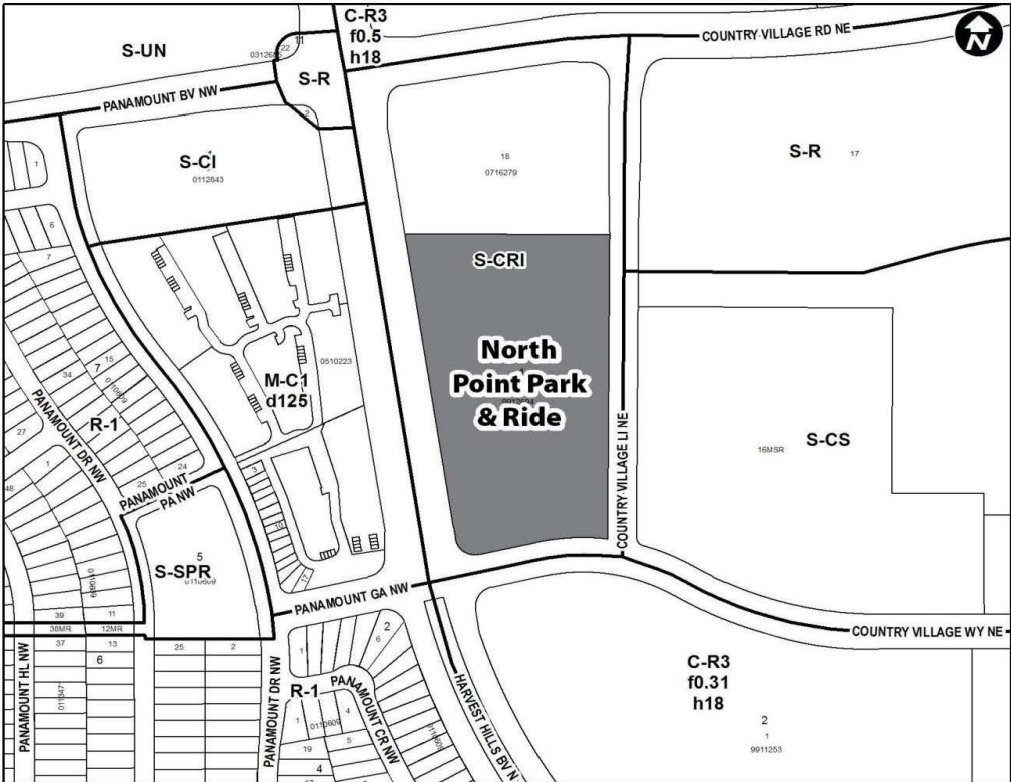

Maps and Descriptions of Calgary Transit Properties

Maps and Descriptions of Calgary Transit Properties

Franklin LRT Park & Ride (South of Memorial DR SE), located at 2734 Radcliffe DR SE (Lot 1 Block 1 Plan 8510947).

Maps and Descriptions of Calgary Transit Properties

Maps and Descriptions of Calgary Transit Properties

Marlborough LRT Park & Ride, located at 915 36 ST NE (Block 9 Plan Franklin Park Industrial Calgary 7410806; excepting Street Widening Plan 7811004.

Maps and Descriptions of Calgary Transit Properties

Maps and Descriptions of Calgary Transit Properties

North Point Park & Ride, located at 11622 Harvest Hills BV NE (Lot 10 Block 1 Plan 9912694).

Maps and Descriptions of Calgary Transit Properties

Maps and Descriptions of Calgary Transit Properties

Maps and Descriptions of Calgary Transit Properties

Sirocco LRT Park & Ride, located at 1818 Signature PA SW (Block 2 Plan 9911775).

Maps and Descriptions of Calgary Transit Properties