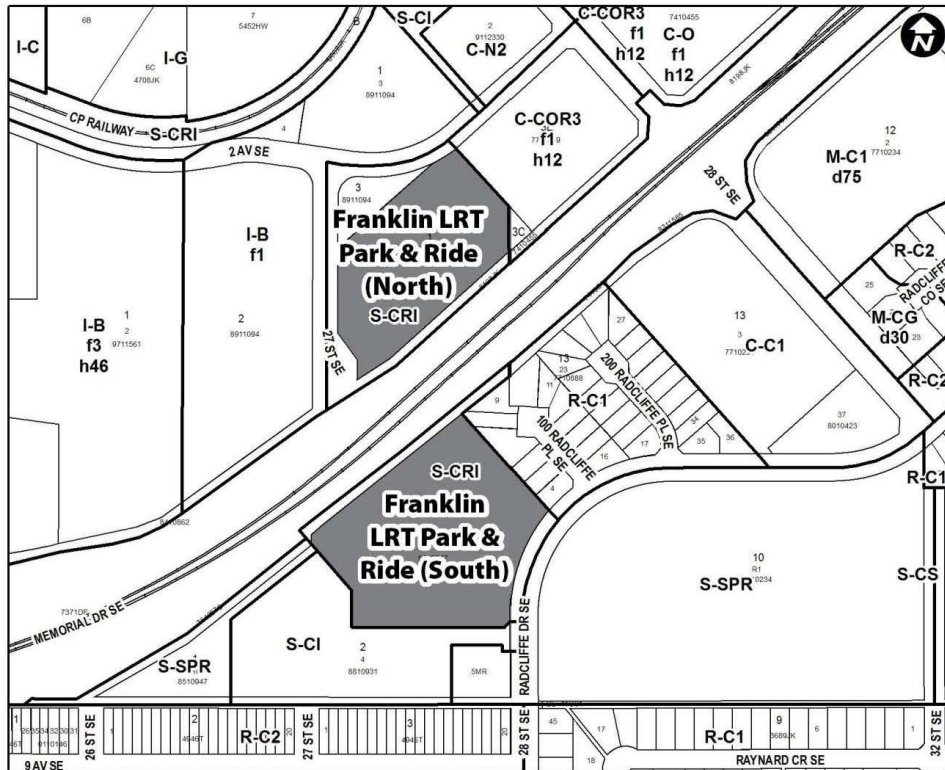

Maps and Descriptions of Calgary Transit Properties

Franklin LRT Park & Ride (North of Memorial DR SE), located at 2826 Memorial DR SE
(Block 1 Plan 7611002 excepting Road Plan 8211009 and Subdivision Plan 8911094).

Maps and Descriptions of Calgary Transit Properties

Maps and Descriptions of Calgary Transit Properties

Franklin LRT Park & Ride (South of Memorial DR SE), located at 2734 Radcliffe DR SE (Lot 1 Block 1 Plan 8510947).

Maps and Descriptions of Calgary Transit Properties

Maps and Descriptions of Calgary Transit Properties

Marlborough LRT Park & Ride, located at 915 36 ST NE (Block 9 Plan Franklin Park Industrial Calgary 7410806; excepting Street Widening Plan 7811004.