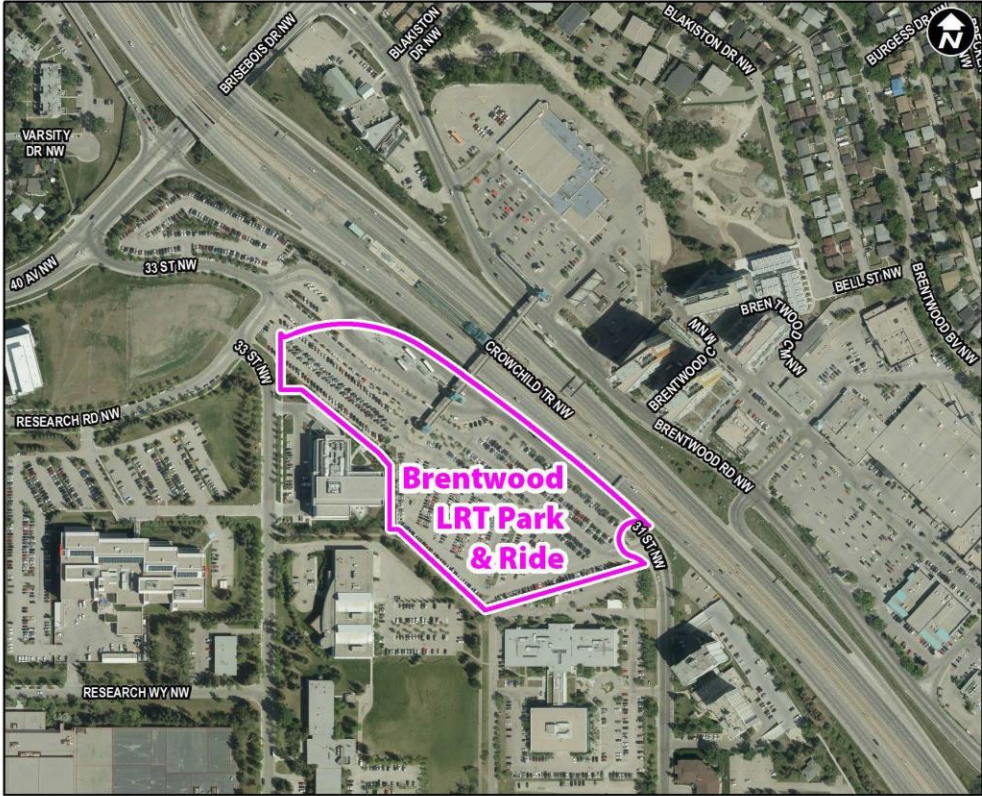

Maps and Descriptions of Calgary Transit Properties

Created on February 14, 2018
X:\GIS_LRP_Support\Brooks_Art_Services_halfday\map_attachments\

Maps and Descriptions of Calgary Transit Properties

Brentwood LRT Park & Ride, located at 3802 33 ST NW (That portion of Research Road NW which lies east of 33 Street NW on Plan 8110138), 3211 Research RD NW (Lot 5 Block 5 Plan 8110138), and 3339 Research RD NW (Lot 9 Block 5 Plan 9712289). All addresses are south of Crowchild Trail.

Maps and Descriptions of Calgary Transit Properties

Maps and Descriptions of Calgary Transit Properties

Dalhousie LRT Park & Ride, located at 4785 Dalhousie DR NW (Block 4 Plan 9512418).

Maps and Descriptions of Calgary Transit Properties

Maps and Descriptions of Calgary Transit Properties

Franklin LRT Park & Ride (North of Memorial DR SE), located at 2826 Memorial DR SE
(Block 1 Plan 7611002 excepting Road Plan 8211009 and Subdivision Plan 8911094).

Maps and Descriptions of Calgary Transit Properties

Maps and Descriptions of Calgary Transit Properties

Franklin LRT Park & Ride (South of Memorial DR SE), located at 2734 Radcliffe DR SE (Lot 1 Block 1 Plan 8510947).