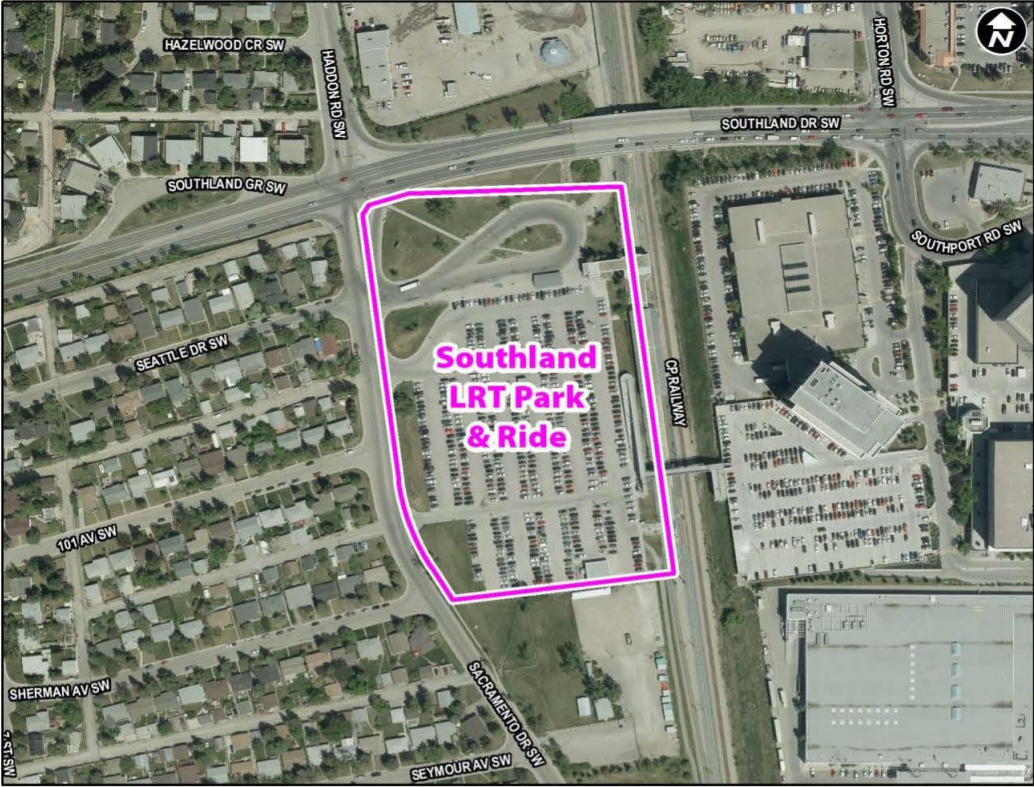

Maps and Descriptions of Calgary Transit Properties

Maps and Descriptions of Calgary Transit Properties

Sirocco LRT Park & Ride, located at 1818 Signature PA SW (Block 2 Plan 9911775).

Maps and Descriptions of Calgary Transit Properties

Maps and Descriptions of Calgary Transit Properties

Maps and Descriptions of Calgary Transit Properties

Southland LRT Station, located at 10158 Sacramento DR SW (Lot 1 Block 13 Plan 7810679).

Maps and Descriptions of Calgary Transit Properties

Tuscany LTR Park & Ride (South of Crowchild Trail NW), located at 222 Tuscany Springs BV NW (Lot 1 Block 39 Plan 0012045).

Maps and Descriptions of Calgary Transit Properties