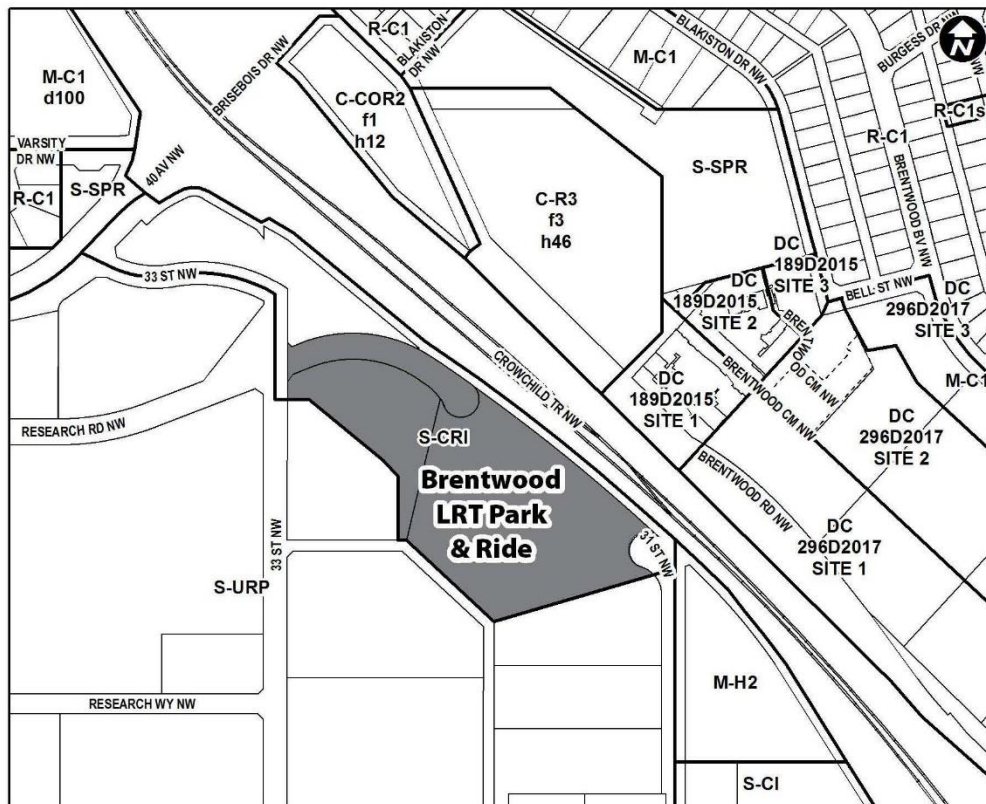

Maps and Descriptions of Calgary Transit Properties

Created on February 14, 2018
X:\GIS_LRP_Support\Brooks_Art_Services_halfday\map_attachments\

Maps and Descriptions of Calgary Transit Properties

Brentwood LRT Park & Ride, located at 3802 33 ST NW (That portion of Research Road NW which lies east of 33 Street NW on Plan 8110138), 3211 Research RD NW (Lot 5 Block 5 Plan 8110138), and 3339 Research RD NW (Lot 9 Block 5 Plan 9712289). All addresses are south of Crowchild Trail.

Maps and Descriptions of Calgary Transit Properties

Franklin LRT Park & Ride (North of Memorial DR SE), located at 2826 Memorial DR SE
(Block 1 Plan 7611002 excepting Road Plan 8211009 and Subdivision Plan 8911094).

Maps and Descriptions of Calgary Transit Properties

Maps and Descriptions of Calgary Transit Properties

Franklin LRT Park & Ride (South of Memorial DR SE), located at 2734 Radcliffe DR SE (Lot 1 Block 1 Plan 8510947).

Tuscany LTR Park & Ride (South of Crowchild Trail NW), located at 222 Tuscany Springs BV NW (Lot 1 Block 39 Plan 0012045).

Maps and Descriptions of Calgary Transit Properties