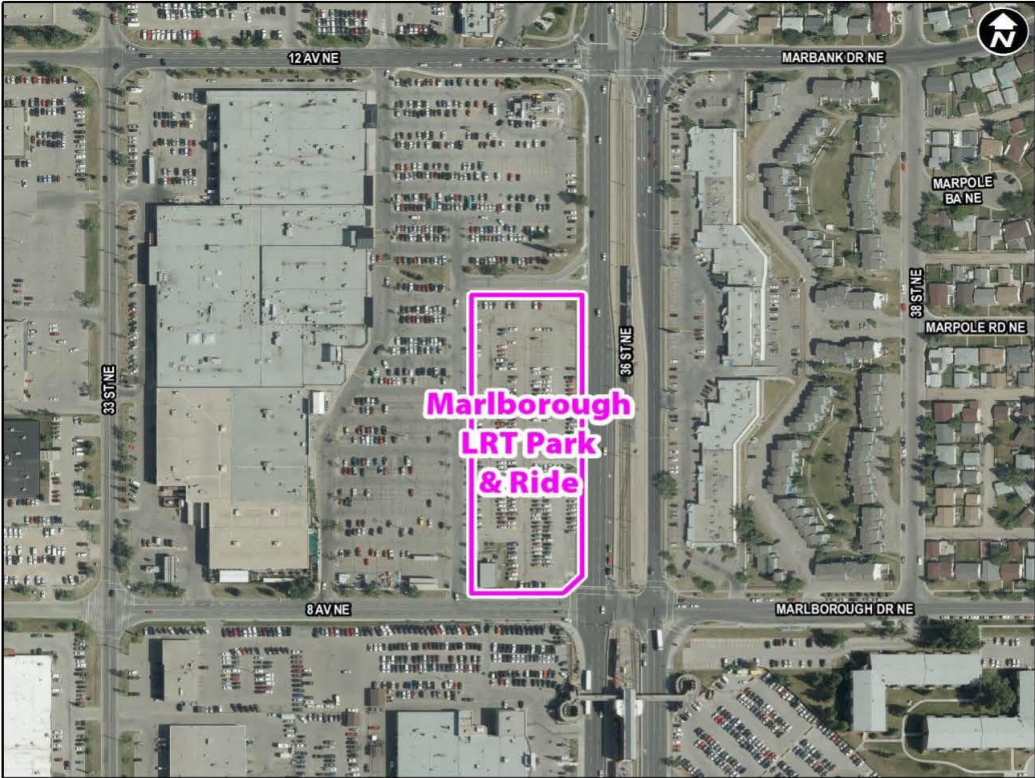

Maps and Descriptions of Calgary Transit Properties

Maps and Descriptions of Calgary Transit Properties

Franklin LRT Park & Ride (South of Memorial DR SE), located at 2734 Radcliffe DR SE (Lot 1 Block 1 Plan 8510947).

Maps and Descriptions of Calgary Transit Properties

Maps and Descriptions of Calgary Transit Properties

Marlborough LRT Park & Ride, located at 915 36 ST NE (Block 9 Plan Franklin Park Industrial Calgary 7410806; excepting Street Widening Plan 7811004.

Maps and Descriptions of Calgary Transit Properties

Maps and Descriptions of Calgary Transit Properties

North Point Park & Ride, located at 11622 Harvest Hills BV NE (Lot 10 Block 1 Plan 9912694).

Maps and Descriptions of Calgary Transit Properties

Maps and Descriptions of Calgary Transit Properties

Maps and Descriptions of Calgary Transit Properties

Sirocco LRT Park & Ride, located at 1818 Signature PA SW (Block 2 Plan 9911775).

Maps and Descriptions of Calgary Transit Properties