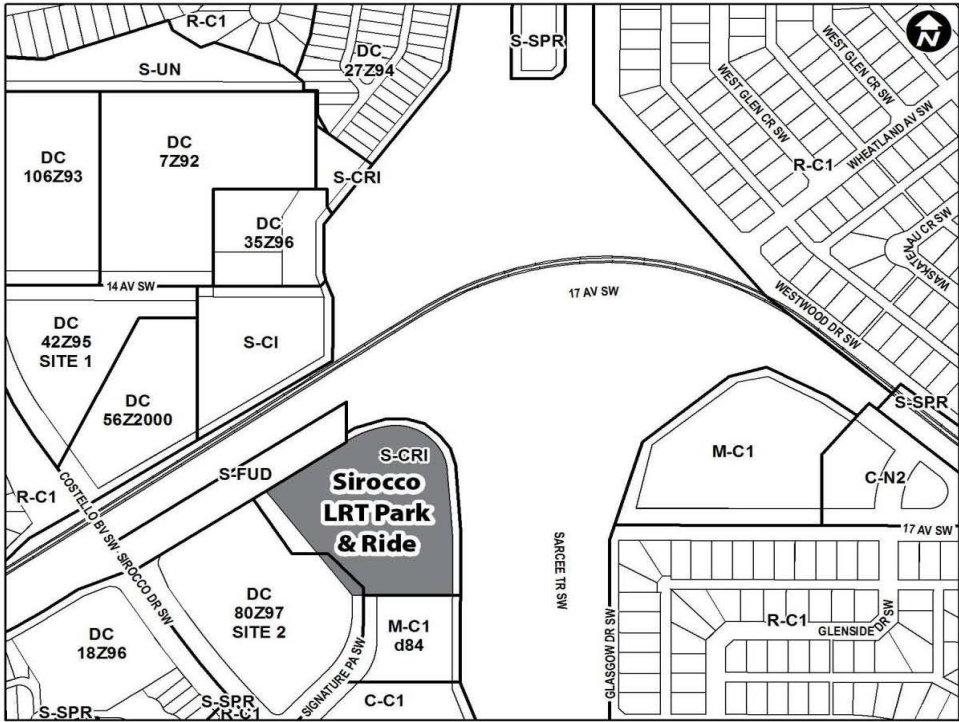

Maps and Descriptions of Calgary Transit Properties

Maps and Descriptions of Calgary Transit Properties

Franklin LRT Park & Ride (South of Memorial DR SE), located at 2734 Radcliffe DR SE (Lot 1 Block 1 Plan 8510947).

Maps and Descriptions of Calgary Transit Properties

Maps and Descriptions of Calgary Transit Properties

Marlborough LRT Park & Ride, located at 915 36 ST NE (Block 9 Plan Franklin Park Industrial Calgary 7410806; excepting Street Widening Plan 7811004.

Maps and Descriptions of Calgary Transit Properties

Maps and Descriptions of Calgary Transit Properties

North Point Park & Ride, located at 11622 Harvest Hills BV NE (Lot 10 Block 1 Plan 9912694).

Maps and Descriptions of Calgary Transit Properties

Maps and Descriptions of Calgary Transit Properties

Maps and Descriptions of Calgary Transit Properties

Sirocco LRT Park & Ride, located at 1818 Signature PA SW (Block 2 Plan 9911775).

Maps and Descriptions of Calgary Transit Properties