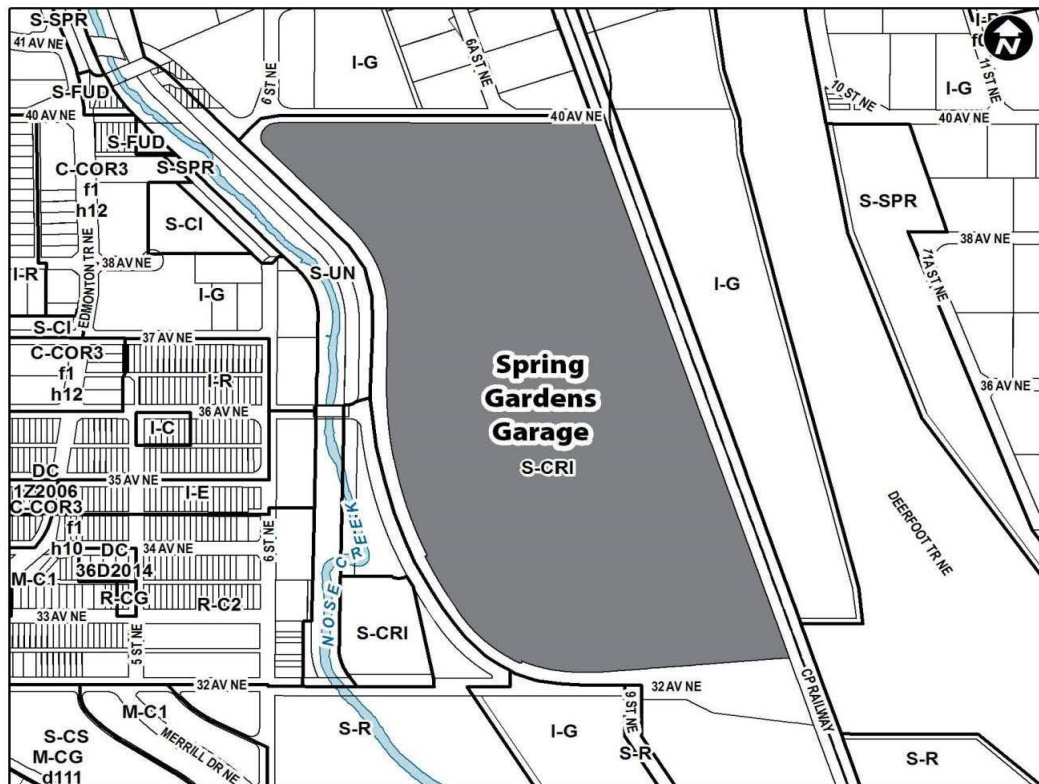

Maps and Descriptions of Calgary Transit Properties

Maps and Descriptions of Calgary Transit Properties

Sirocco LRT Park & Ride, located at 1818 Signature PA SW (Block 2 Plan 9911775).

Maps and Descriptions of Calgary Transit Properties

Maps and Descriptions of Calgary Transit Properties

Maps and Descriptions of Calgary Transit Properties

Southland LRT Station, located at 10158 Sacramento DR SW (Lot 1 Block 13 Plan 7810679).

Maps and Descriptions of Calgary Transit Properties

Maps and Descriptions of Calgary Transit Properties

Spring Gardens Garage, located at 928 32 AV NE (Block C Plan 7811204).

Maps and Descriptions of Calgary Transit Properties

Maps and Descriptions of Calgary Transit Properties