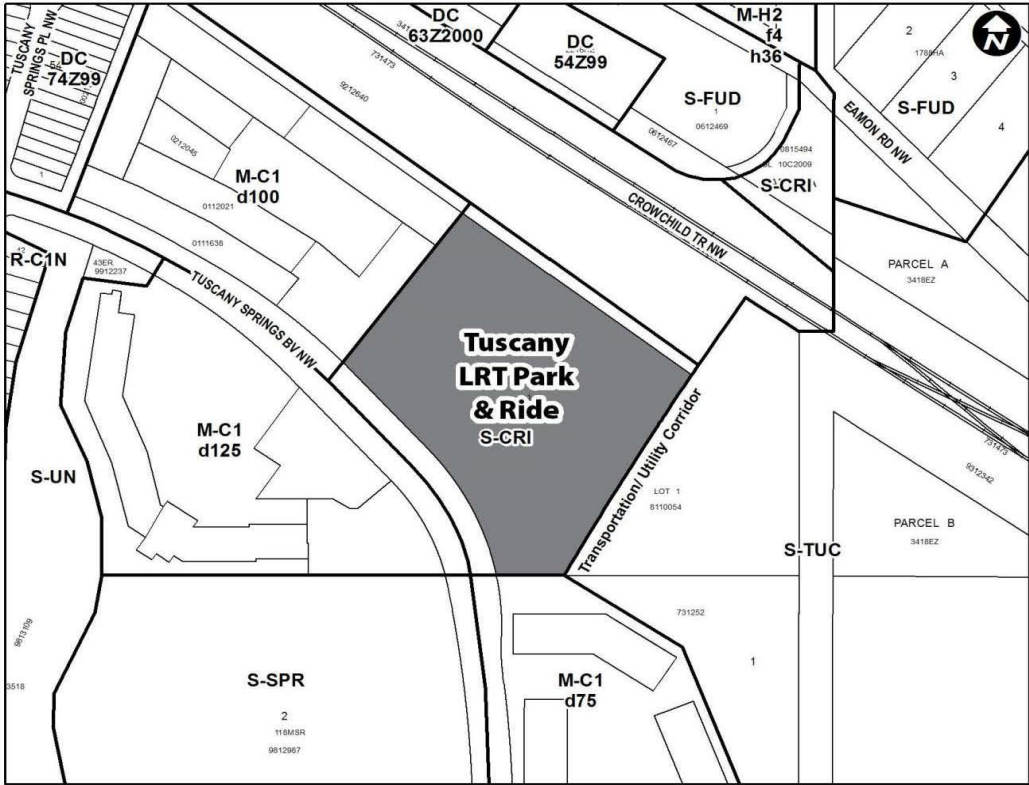

Maps and Descriptions of Calgary Transit Properties

Maps and Descriptions of Calgary Transit Properties

Sirocco LRT Park & Ride, located at 1818 Signature PA SW (Block 2 Plan 9911775).

Maps and Descriptions of Calgary Transit Properties

Tuscany LTR Park & Ride (South of Crowchild Trail NW), located at 222 Tuscany Springs BV NW (Lot 1 Block 39 Plan 0012045).

Maps and Descriptions of Calgary Transit Properties