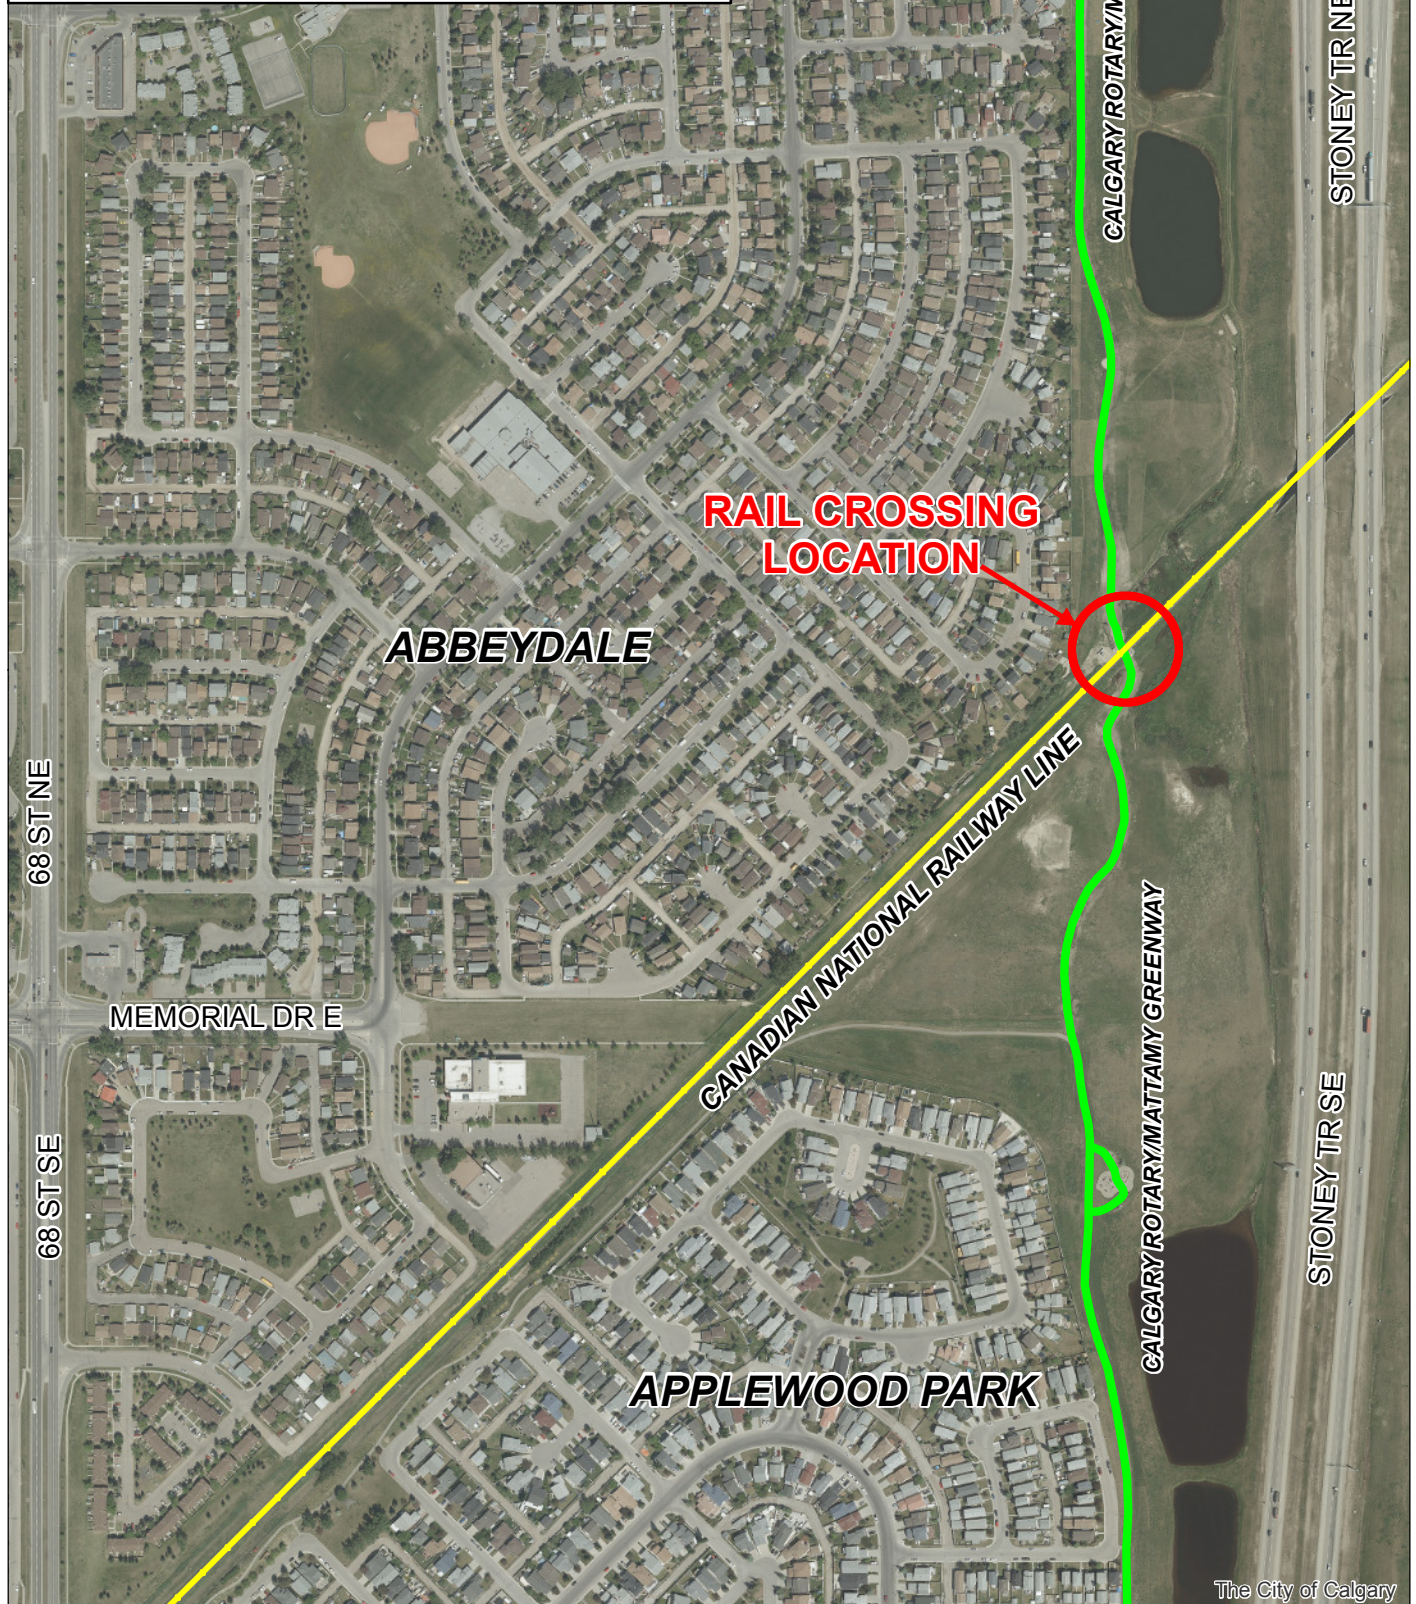

ABBEYDALE-APPLEWOOD PARK TRAIN WHISTLE CESSATION

(Mile 121.30 of the CN Three Hills subdivision)

MARCH 28, 2018
(File No: 2018-044)

SCALE
0 20 40 80 120 160 200
Meters

DATE OF AERIAL PHOTO: MAY/JUNE 2017
© The City of Calgary 2018 All rights reserved.

The City of Calgary

Abbeydale-Applewood Park Train Crossing - March 28, 2018