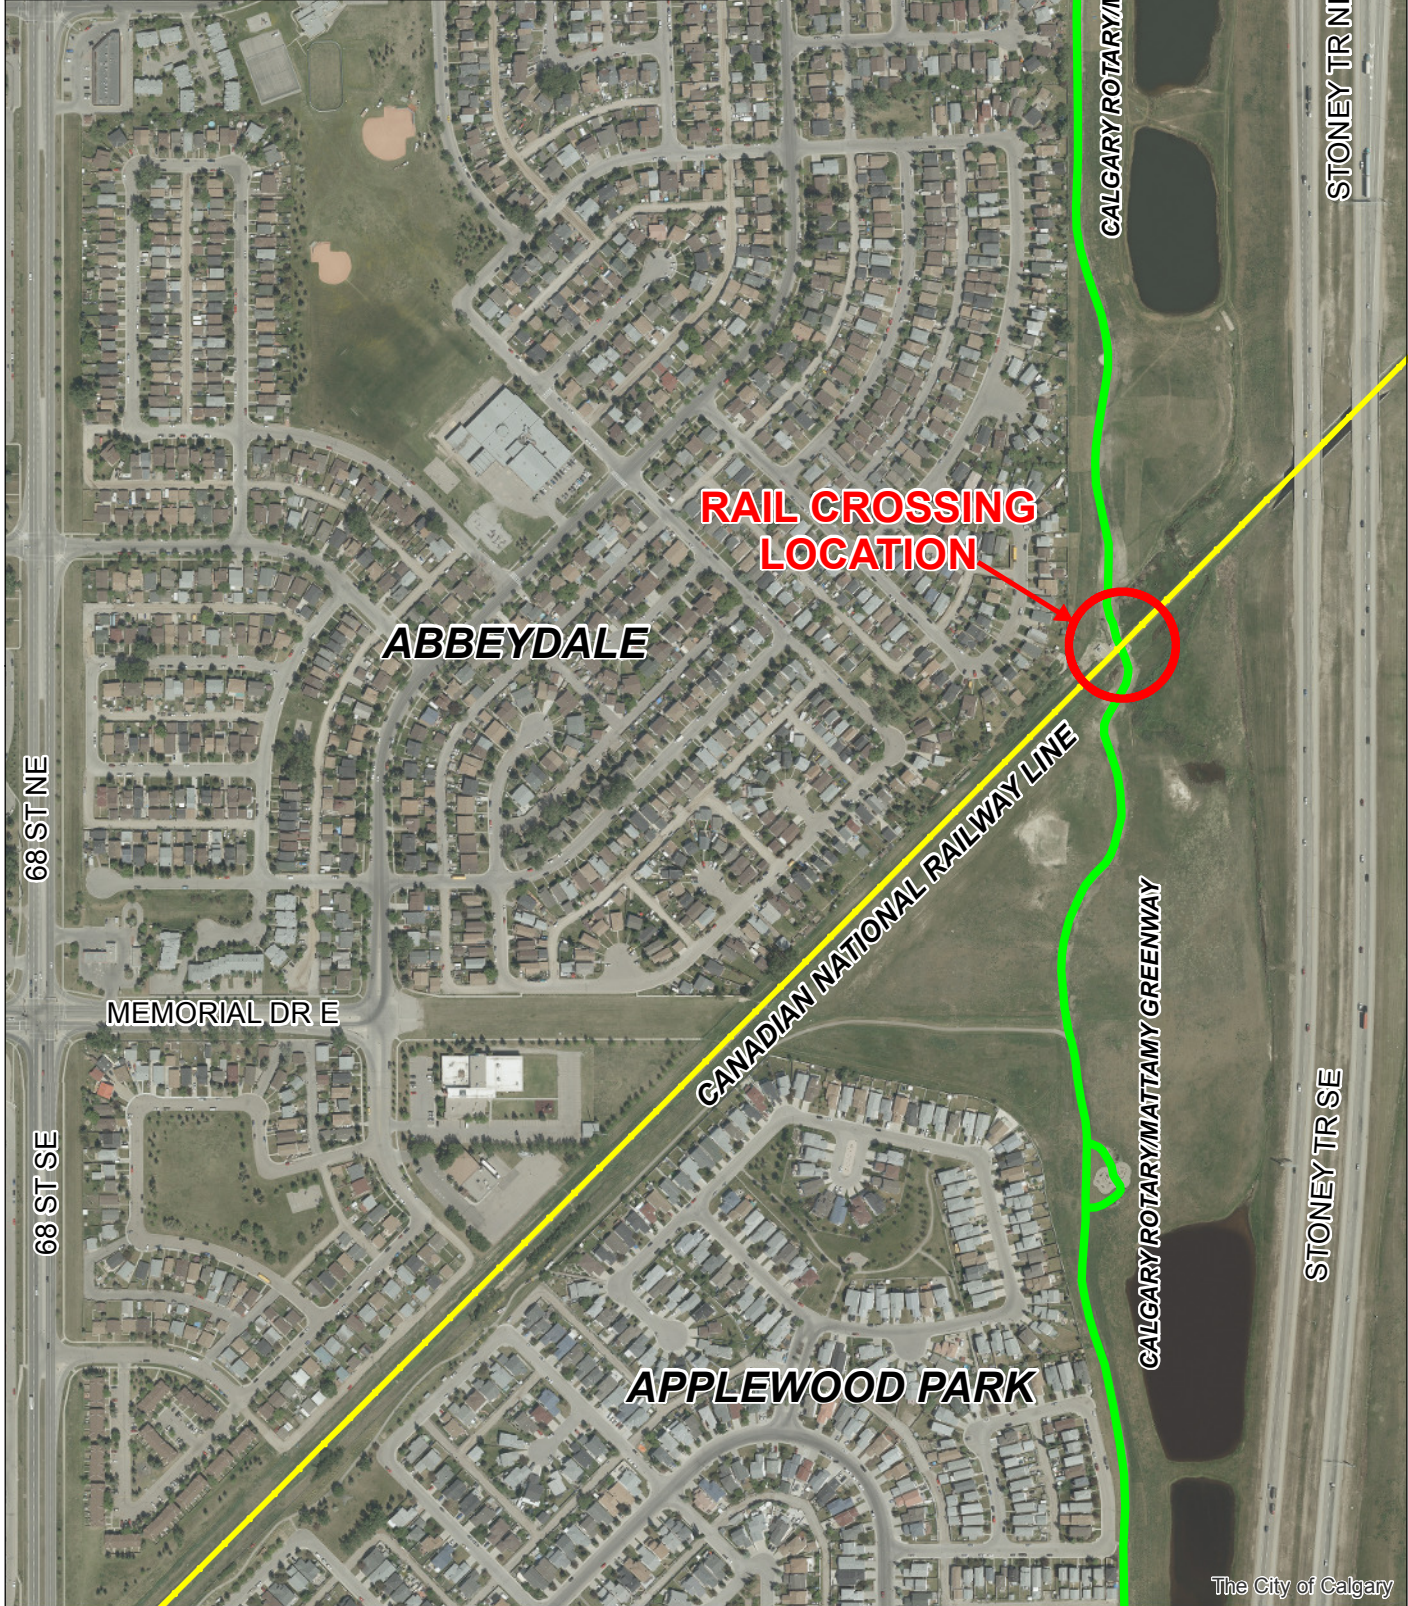

**ABBEYDALE-APPLEWOOD PARK
TRAIN WHISTLE CESSATION**
(Mile 121.30 of the CN Three Hills subdivision)

SCALE
0 20 40 80 120 160 200
Meters

DATE OF AERIAL PHOTO: MAY/JUNE 2017
© The City of Calgary 2018 All rights reserved.

MARCH 28, 2018
(File No: 2018-044)

The City of Calgary

Abbeydale-Applewood Park Train Crossing - March 28, 2018