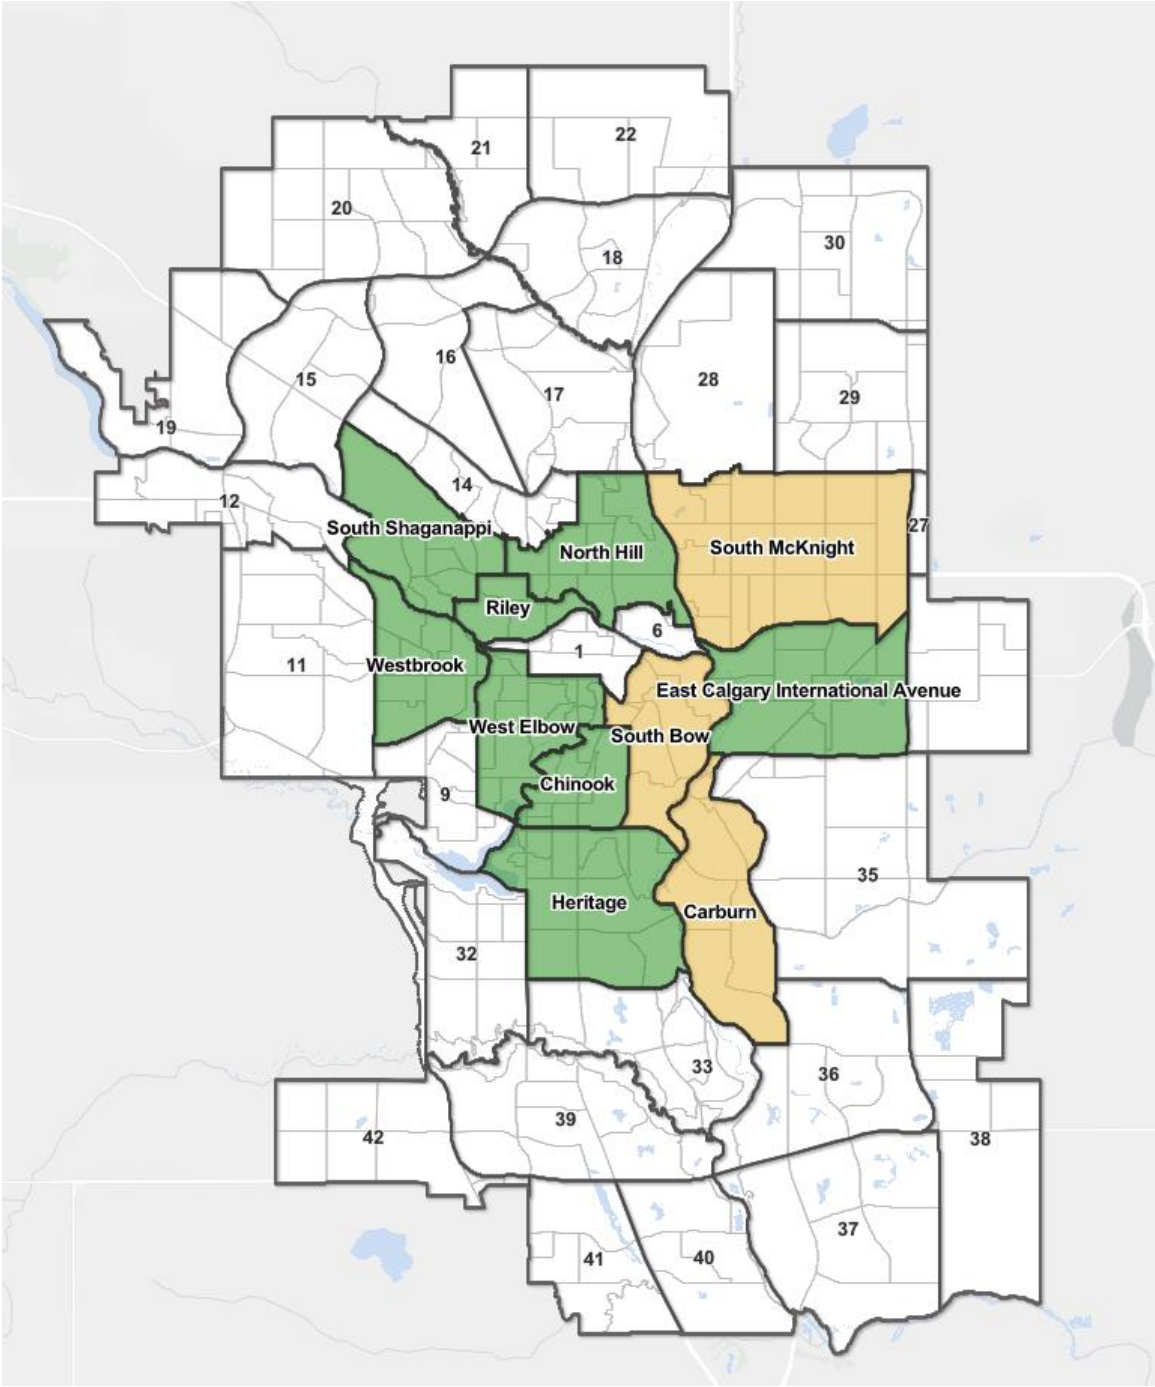

# Map of Completed and In Progress Local Area Plans

Legend	
Green	Completed
Yellow	In Progress
White	Outstanding