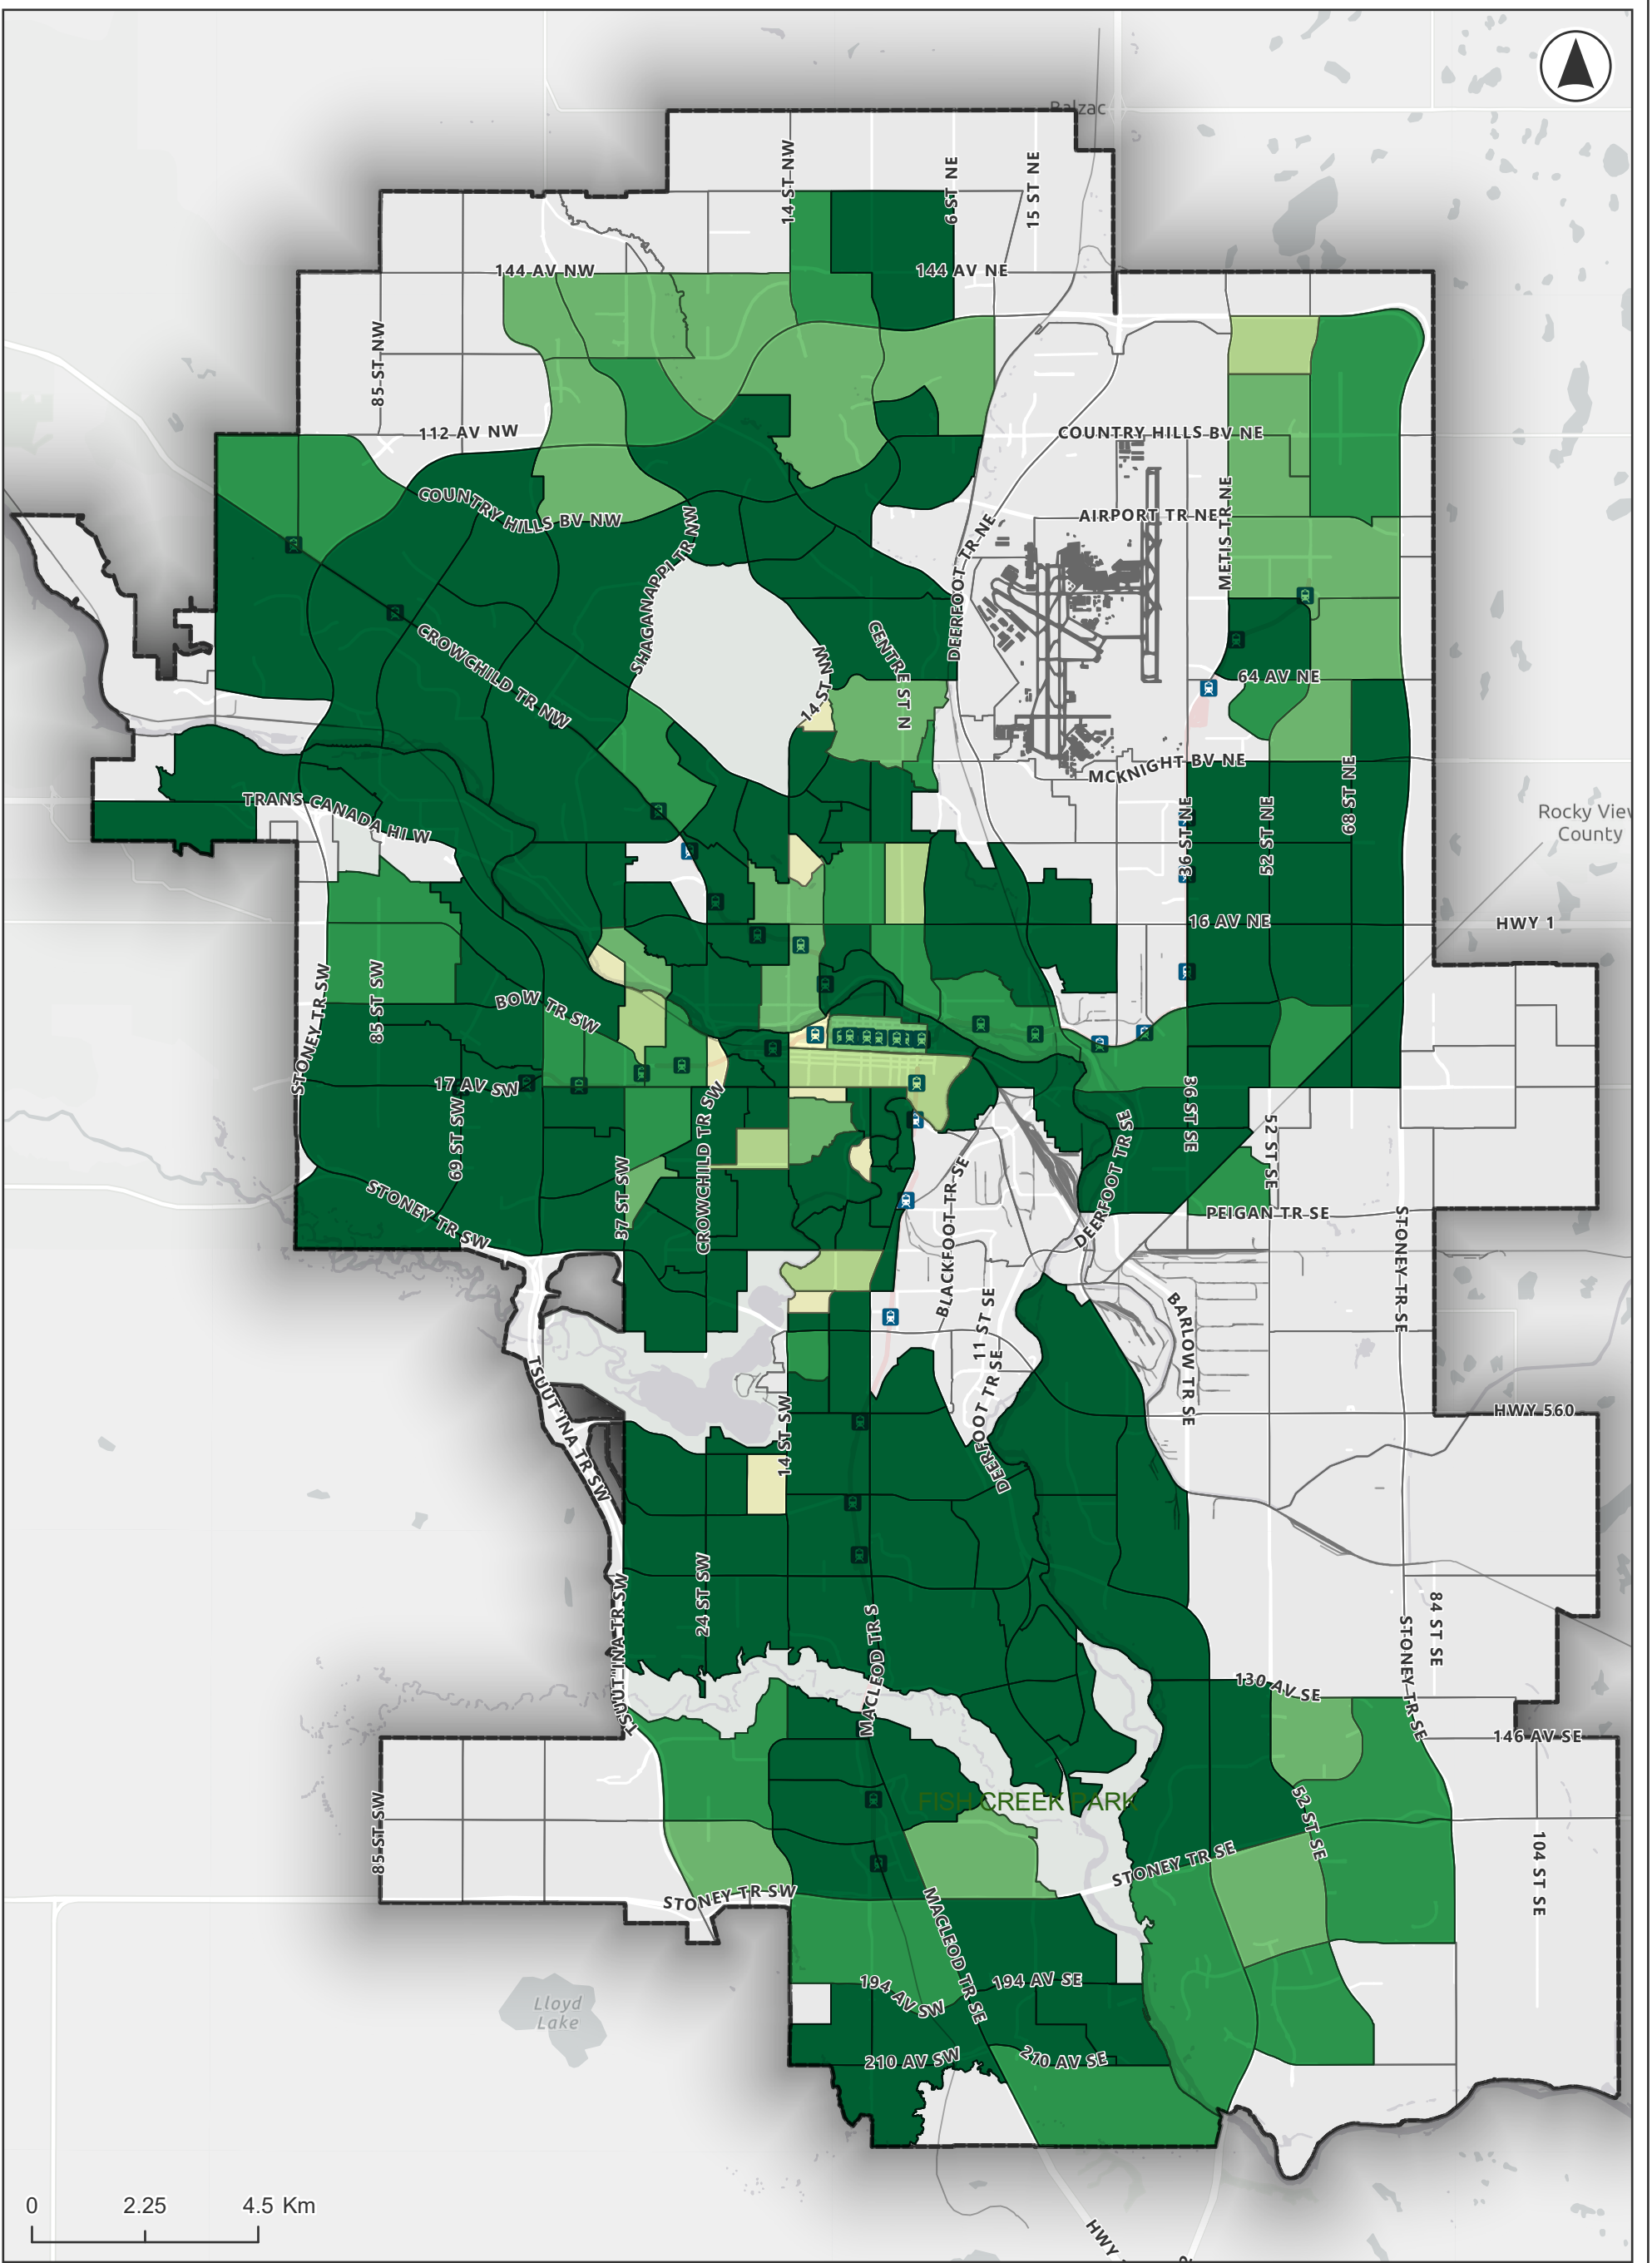

Number of Playgrounds per 1,000 Children / Ward

- 0
- 0 - 2
- 2 - 3
- 3 - 4
- Greater than 4

COPYRIGHT © 2026 The City of Calgary
All rights reserved. No parts of this map may be reproduced in any form or by any means without the written consent of The City of Calgary and appropriate licence agreement. The City of Calgary provides this information in good faith, but provides no warranty nor accepts any liability arising from incorrect, incomplete or misleading information or its improper use. This information is maintained on a regular basis.

Date Printed: February 4, 2026

0 2.25 4.5 Km

Number of Playgrounds per 1,000 Children / Community

- 0
- 0 - 2
- 2 - 3
- 3 - 4
- Greater than 4

COPYRIGHT © 2026 The City of Calgary
 All rights reserved. No parts of this map may be reproduced in any form or by any means without the written consent of The City of Calgary and appropriate licence agreement. The City of Calgary provides this information in good faith, but provides no warranty nor accepts any liability arising from incorrect, incomplete or misleading information or its improper use. This information is maintained on a regular basis.