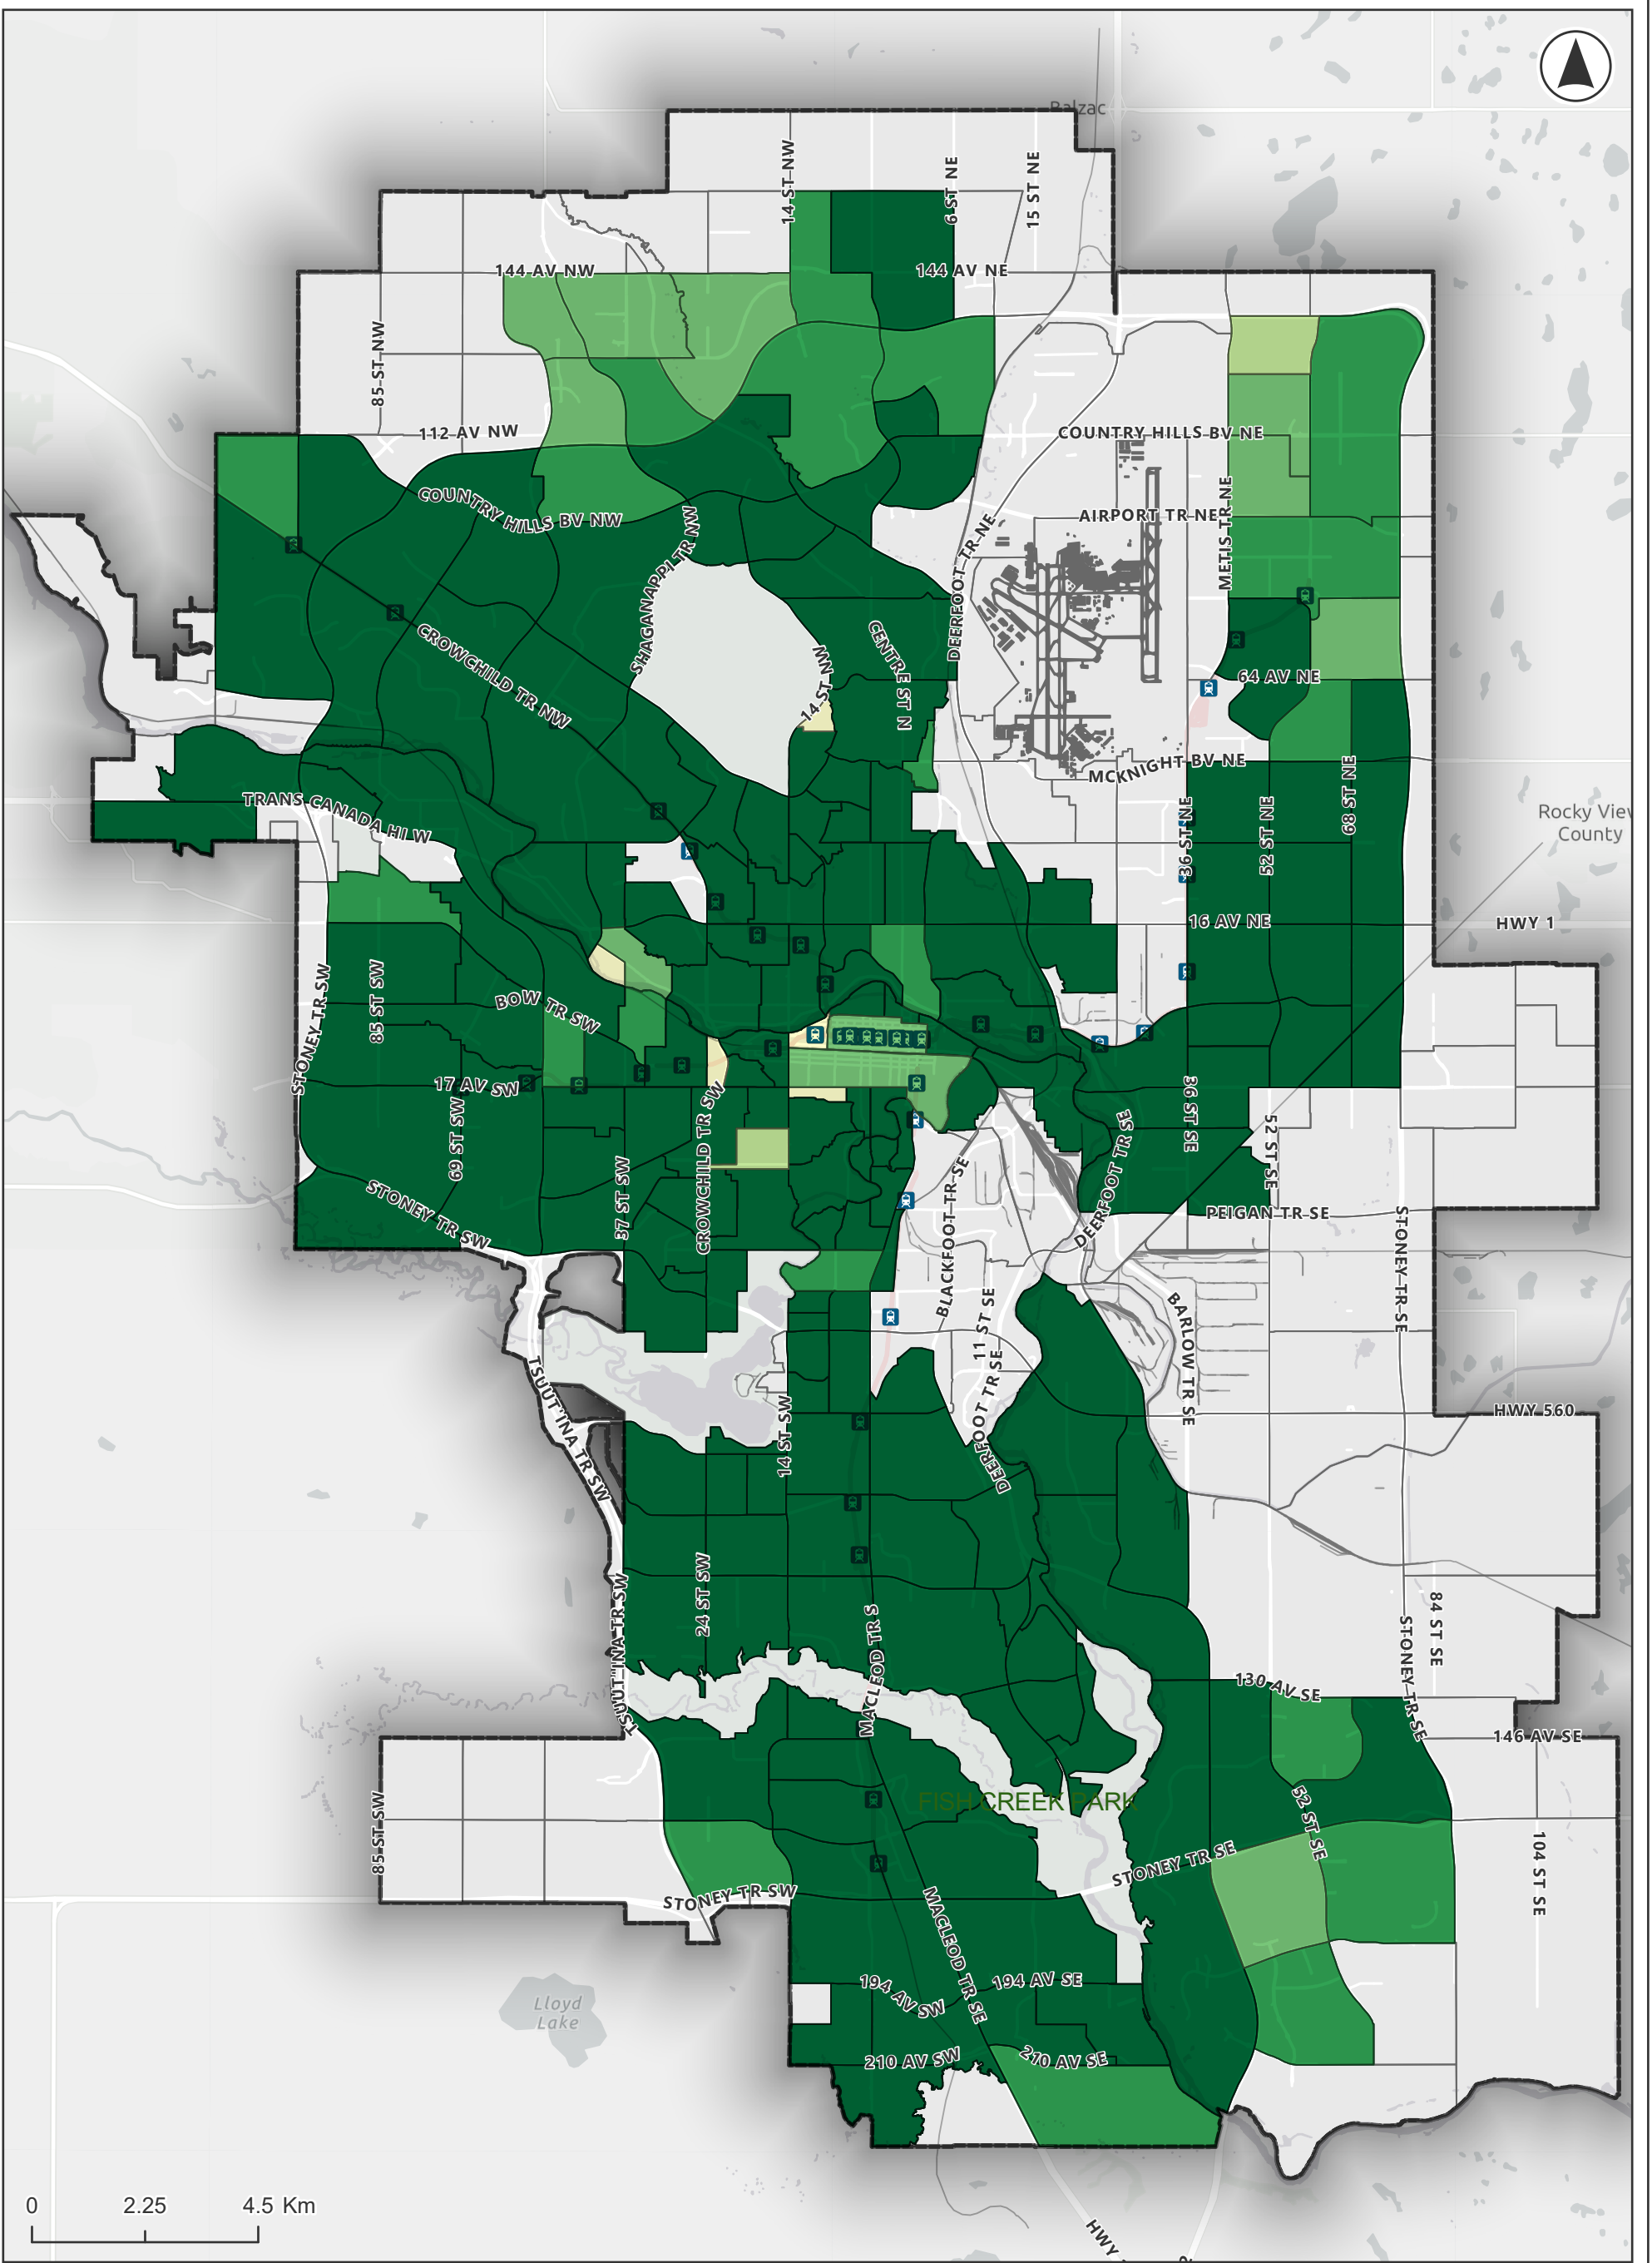

0 2.25 4.5 Km

Number of Parks and School Playgrounds per 1,000 Children / Community

- 0
- 0 - 2
- 2 - 3
- 3 - 4
- Greater than 4

COPYRIGHT © 2026 The City of Calgary
All rights reserved. No parts of this map may be reproduced in any form or by any means without the written consent of The City of Calgary and appropriate licence agreement. The City of Calgary provides this information in good faith, but provides no warranty nor accepts any liability arising from incorrect, incomplete or misleading information or its improper use. This information is maintained on a regular basis.

Date Printed: February 4, 2026