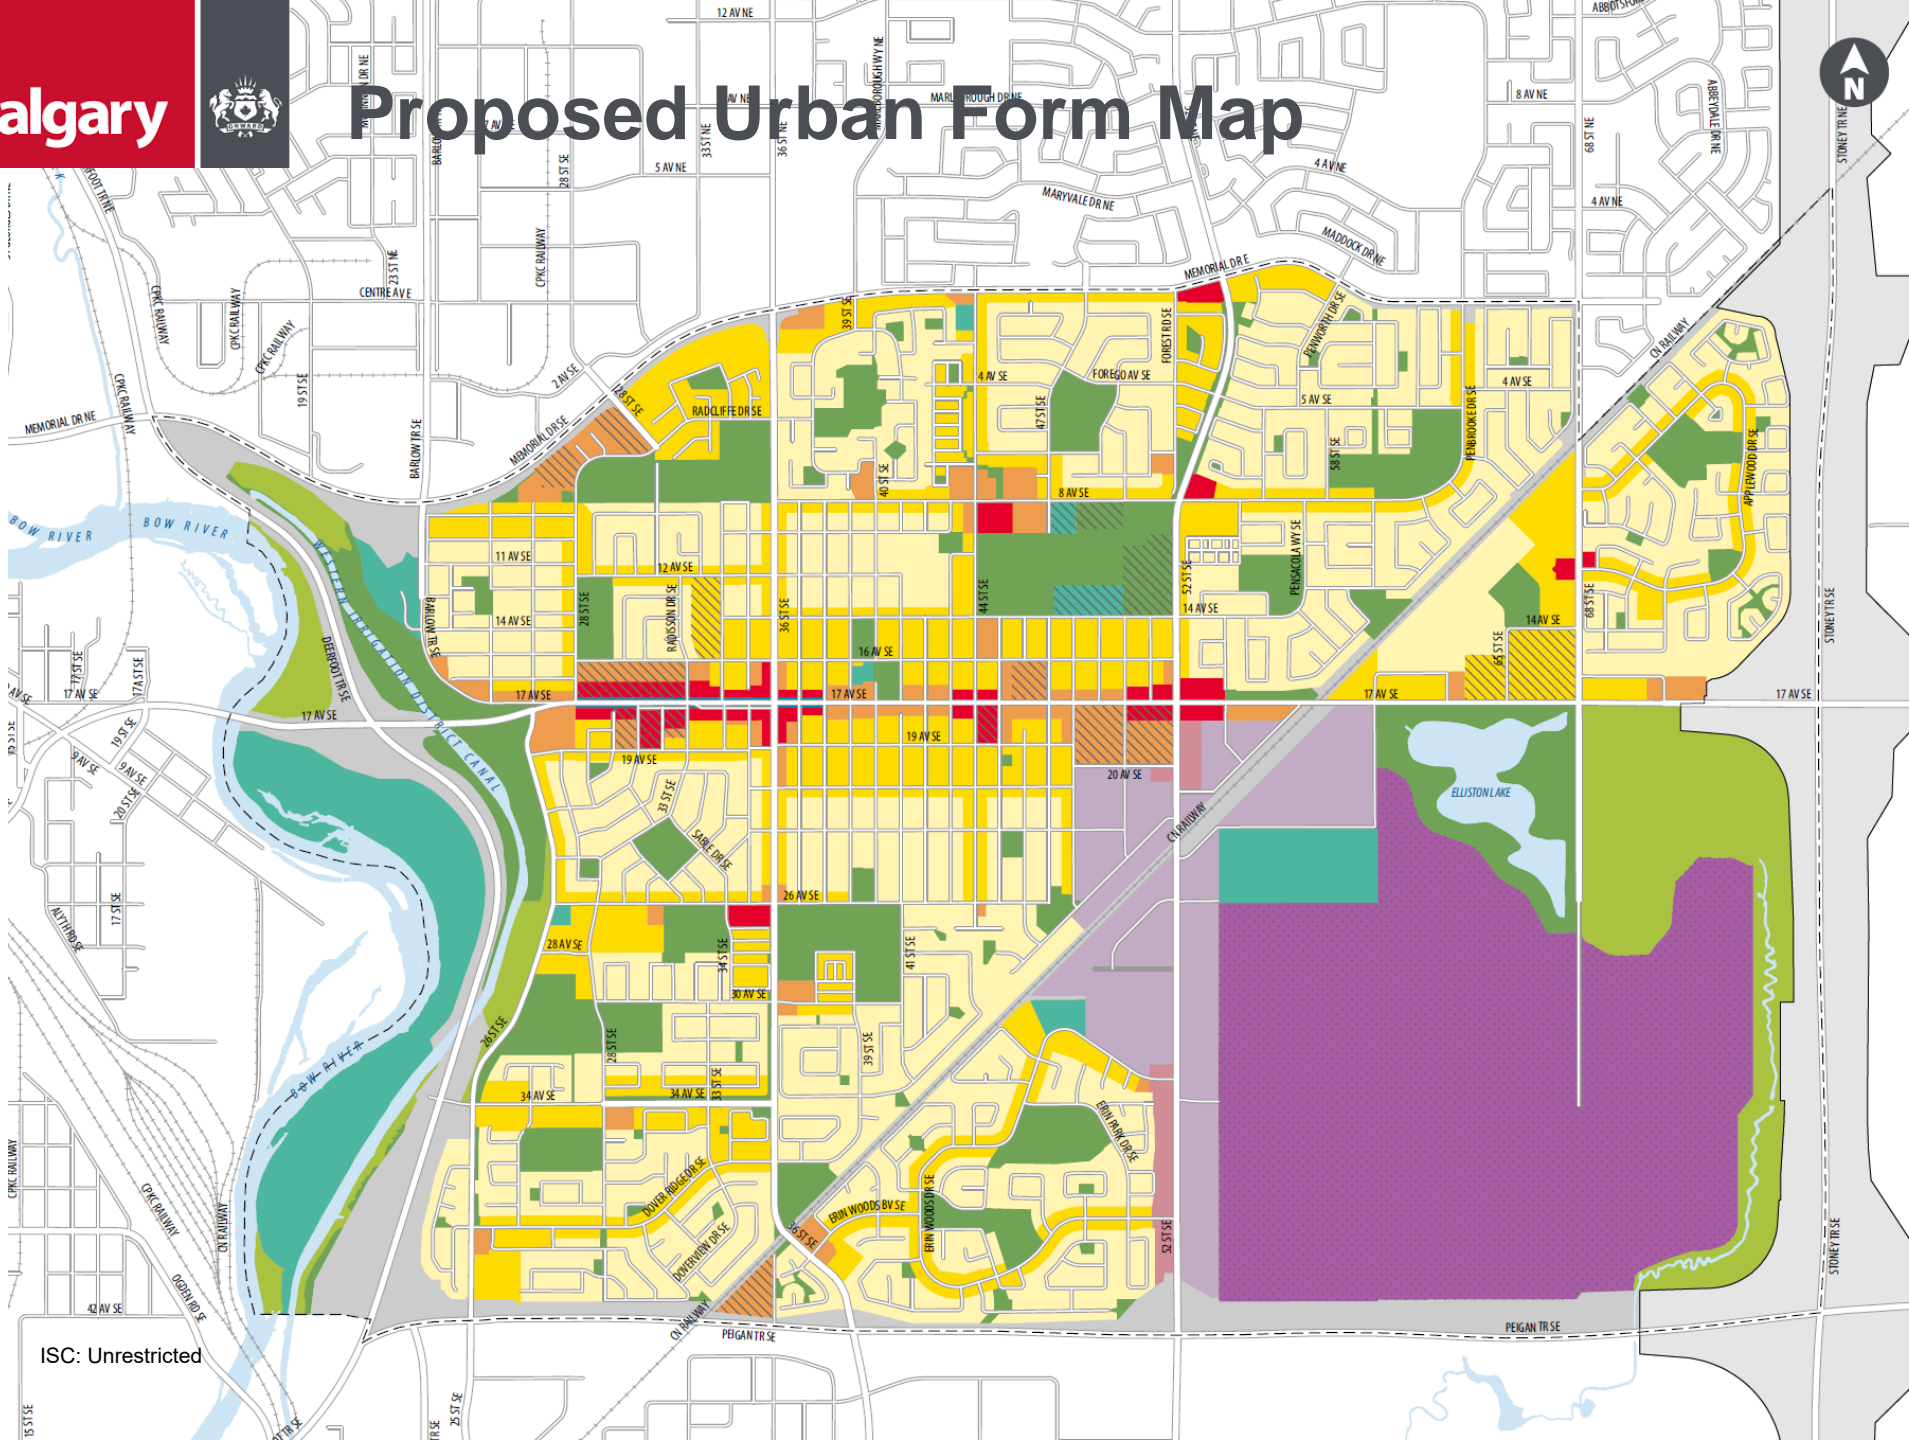

Proposed Urban Form Map

Legend

Urban Form

- Neighbourhood Commercial
- Neighbourhood Flex
- Neighbourhood Connector
- Neighbourhood Local
- Commercial Corridor
- Industrial General
- Industrial Heavy
- Natural Areas
- Parks and Open Space
- City Civic and Recreation
- No Urban Form Category

Additional Policy Guidance

- Comprehensive Planning Site
- Special Policy Area
- Active Frontage
- Plan Area Boundary
- Transportation/Utility Corridor

ISC: Unrestricted