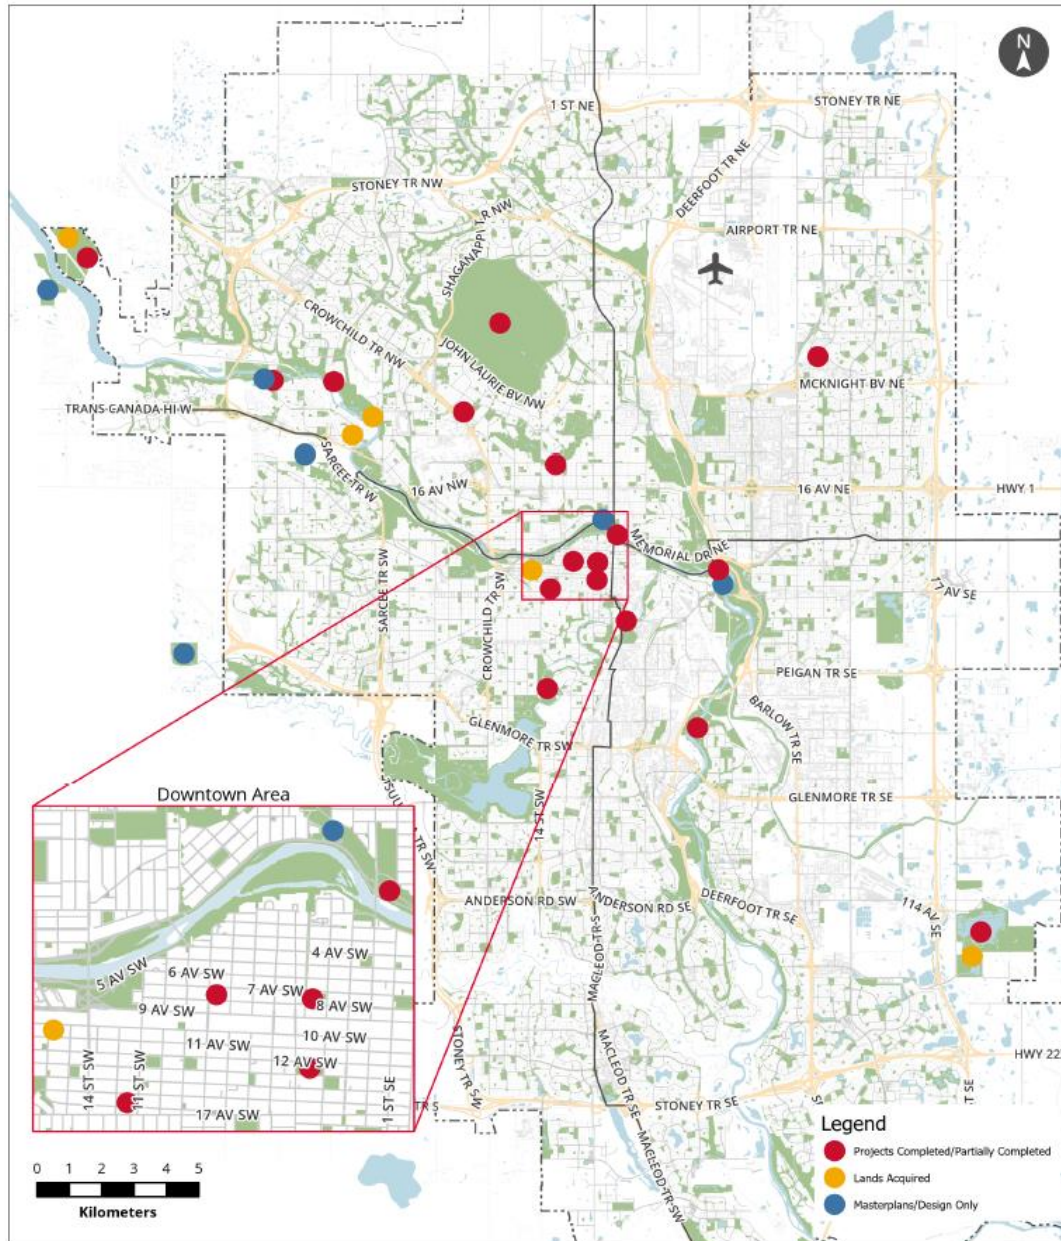

[Type here]

[Type here]

[Type here]

**Projects Completed/Partially Completed:**

- Beaverdam Flats Regional Park
- Blakiston Park
- Bowmont East (Dale Hodges Park)
- Bowness Lagoon
- Central Memorial Park
- Century Gardens
- Confederation Park
- Devonian Gardens
- Haskayne Legacy Park Ph 1 & 2
- Inglewood Bird Sanctuary Nature Centre & Restoration
- Memorial Drive
- Nose Hill (trails/signs/restoration)
- Open Space Strategy (local park upgrades)
- Prairie Winds Park
- Ralph Klein Park
- Reader Rock Garden
- River Park/Sandy Beach/Britannia Slopes
- Thomson Family Park

**Lands Acquired:**

- Haskayne
- Klippert lands (Bowmont East)
- RB Bennett School
- Ralph Klein Park
- Scarborough/Sunalta West

**Masterplans/Design Only:**

- Bears paw
- Clearwater
- Bend in the Bow
- Bow to Bluff
- Bowness Lagoon
- Inglewood Bird Sanctuary (Colonel Walker House – servicing plan)
- Paskapoo Slopes (natural area plan)