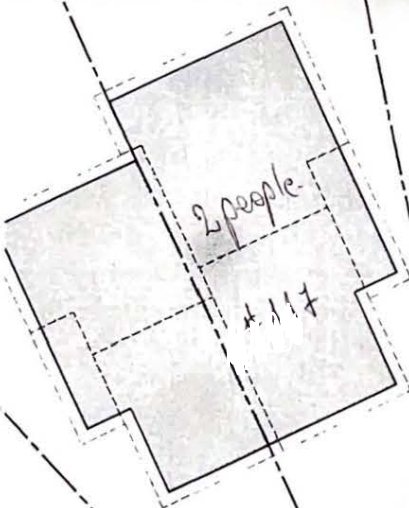

112 Corchima, Cd.

Park
(Soccer field)

Back alley

West

5m 9m

1 SITE PLAN

4,5 m

Density 5,5 people in 4 houses
East.