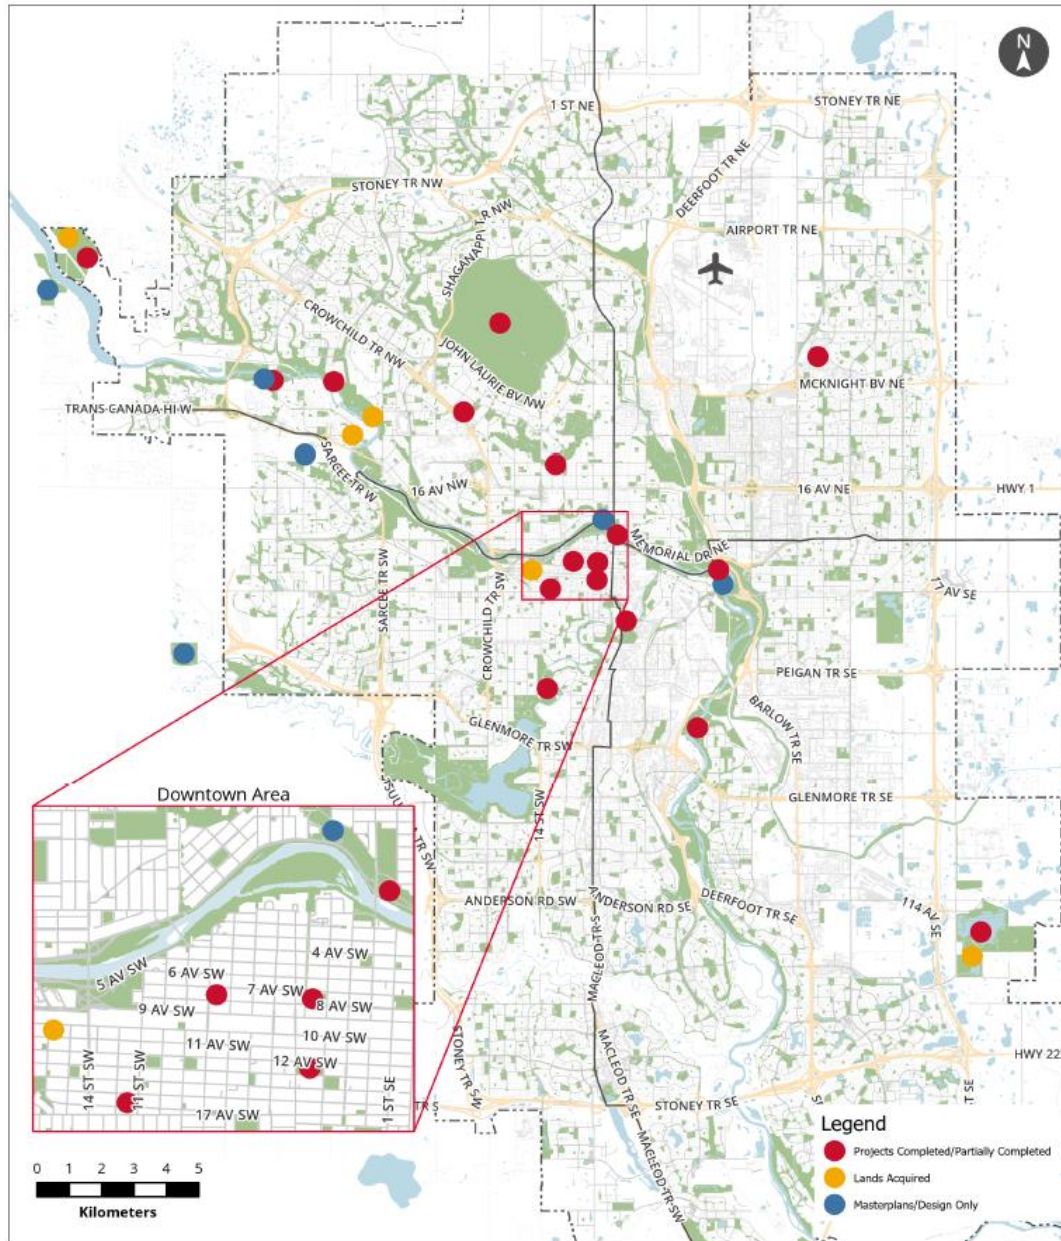

[Type here]

[Type here]

[Type here]

● Projects Completed/Partially Completed:

- Beaverdam Flats Regional Park
- Blakiston Park
- Bowmont East (Dale Hodges Park)
- Bowness Lagoon
- Central Memorial Park
- Century Gardens
- Confederation Park
- Devonian Gardens
- Haskayne Legacy Park Ph 1 & 2
- Inglewood Bird Sanctuary Nature Centre & Restoration
- Memorial Drive
- Nose Hill (trails/signs/restoration)
- Open Space Strategy (local park upgrades)
- Prairie Winds Park
- Ralph Klein Park
- Reader Rock Garden
- River Park/Sandy Beach/Britannia Slopes
- Thomson Family Park

● Lands Acquired:

- Haskayne
- Klippert lands (Bowmont East)
- RB Bennett School
- Ralph Klein Park
- Scarborough/Sunalta West

● Masterplans/Design Only:

- Bears paw
- Clearwater
- Bend in the Bow
- Bow to Bluff
- Bowness Lagoon
- Inglewood Bird Sanctuary (Colonel Walker House – servicing plan)
- Paskapoo Slopes (natural area plan)