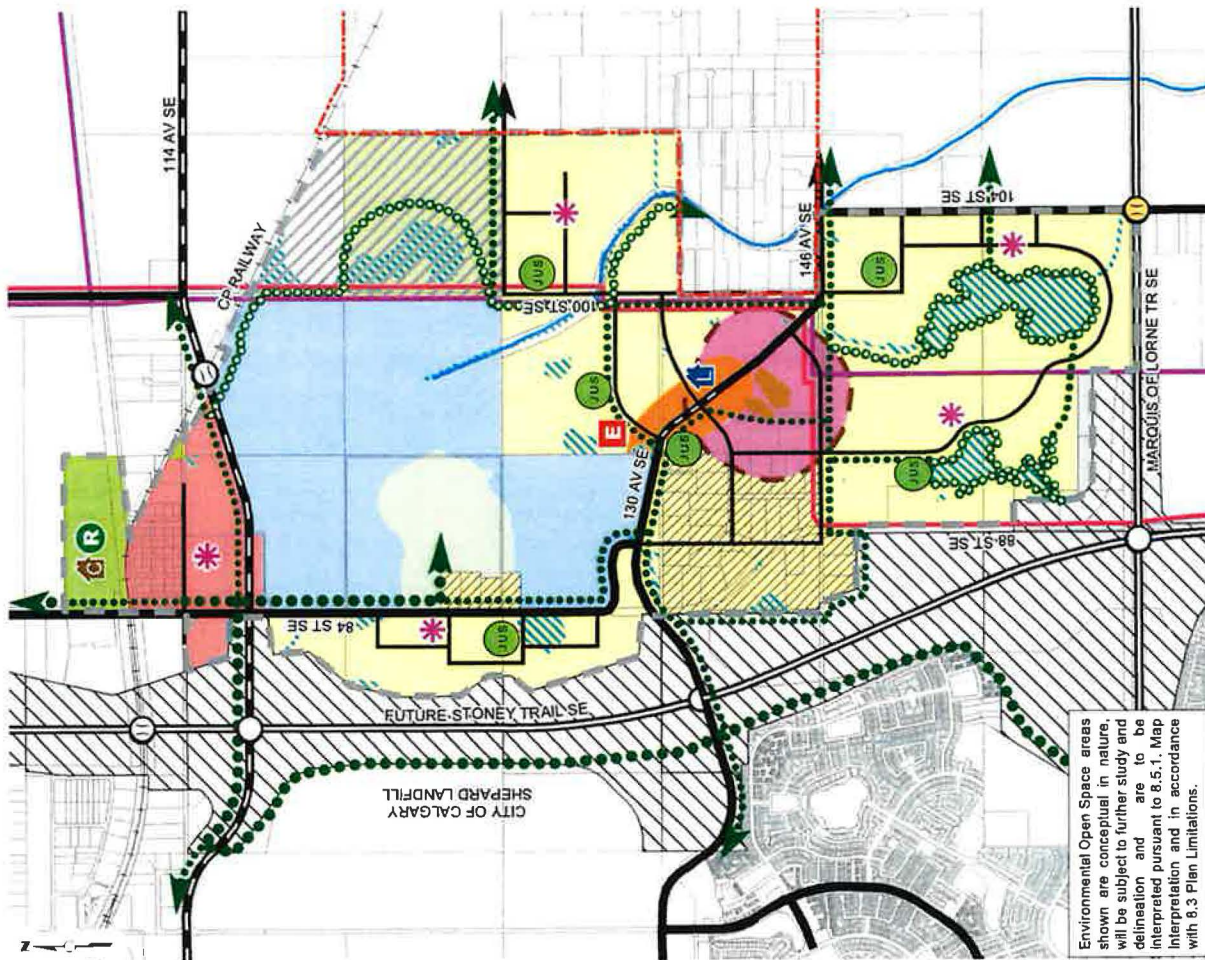

All parcel area measurements are provided in hectares (ha) unless otherwise stated.

Lovpreet Sehrai Garden Heights

Parcel Area - Garden Heights

Lovpreet Sehrai

1:7,000

April 2024

All parcel area measurements are provided in hectares (ha) unless otherwise stated.

Lovpreet Sehrai Garden Heights

Parcel Area - South Shepard

Lovpreet Sehrai

April 2024

CITY OF CALGARY
RECEIVED
 IN COUNCIL CHAMBER
 APR 11 2024
 ITEM: 7.2.10 CP2024-0452
 Distrib - Site Plans
 CITY CLERK'S DEPARTMENT

3.0 Shaping a More Compact Urban Form

Map 5

Land Use & Transportation Concept

This map is conceptual only. No measurements of distances or areas should be taken from this map.

Approved: 10P2013
 Amended: 45P2017

Environmental Open Space areas shown are conceptual in nature, will be subject to further study and delineation and are to be interpreted pursuant to 8.5.1. Map interpretation and in accordance with 8.3 Plan Limitations.