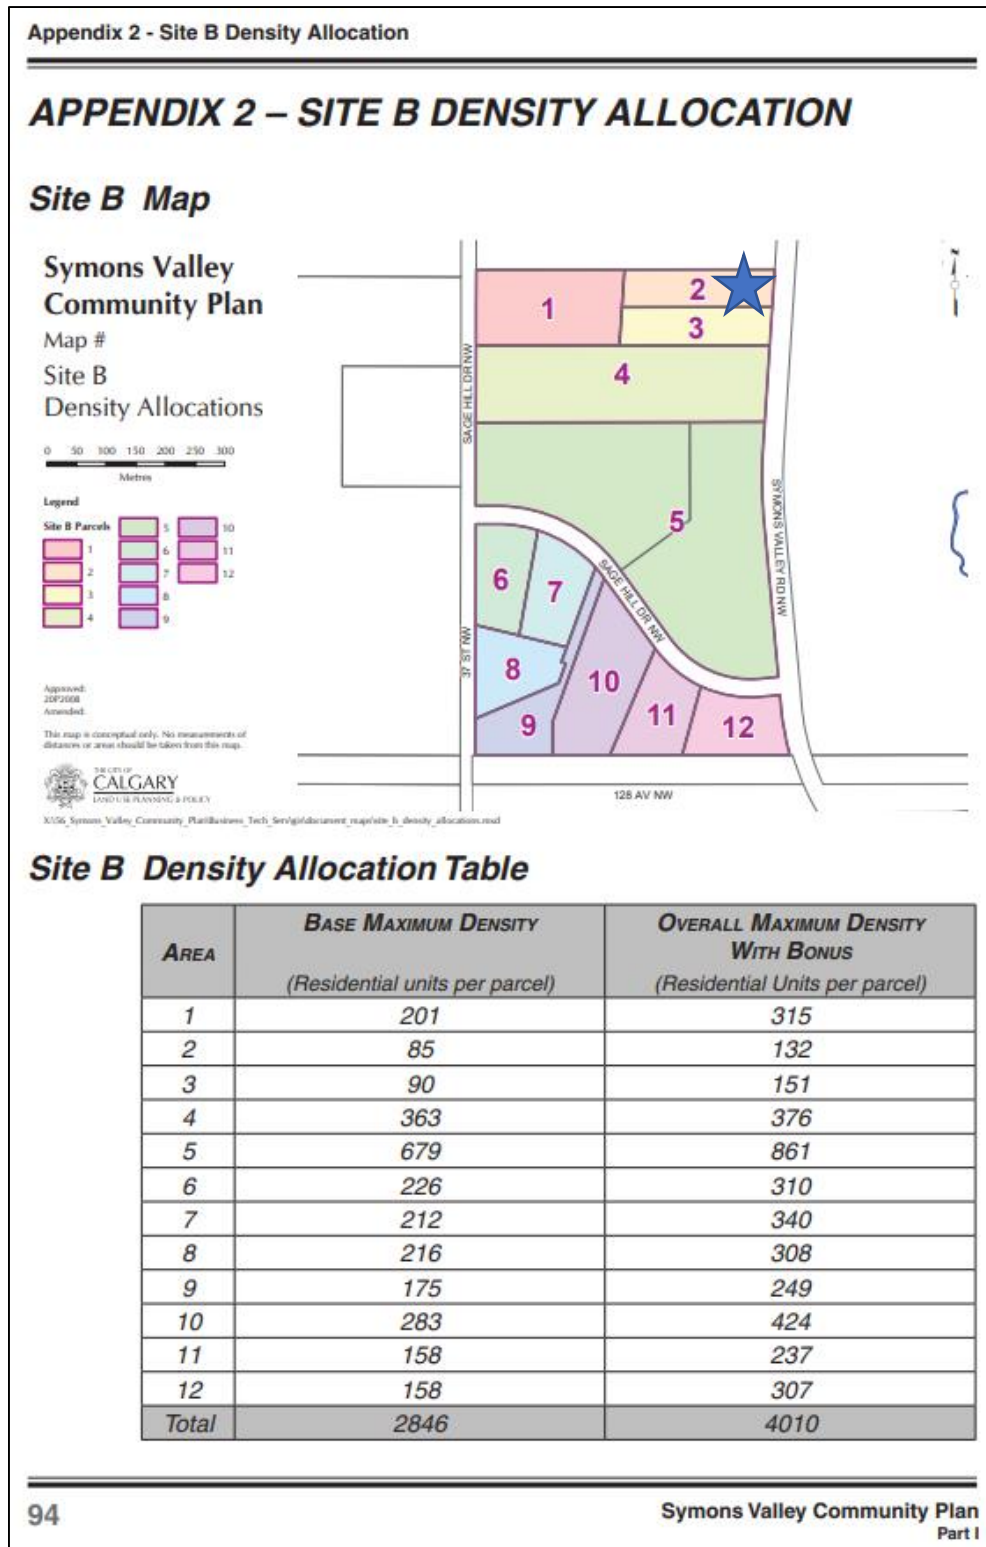

Symons Valley Community Plan Density Allocation

Site Location