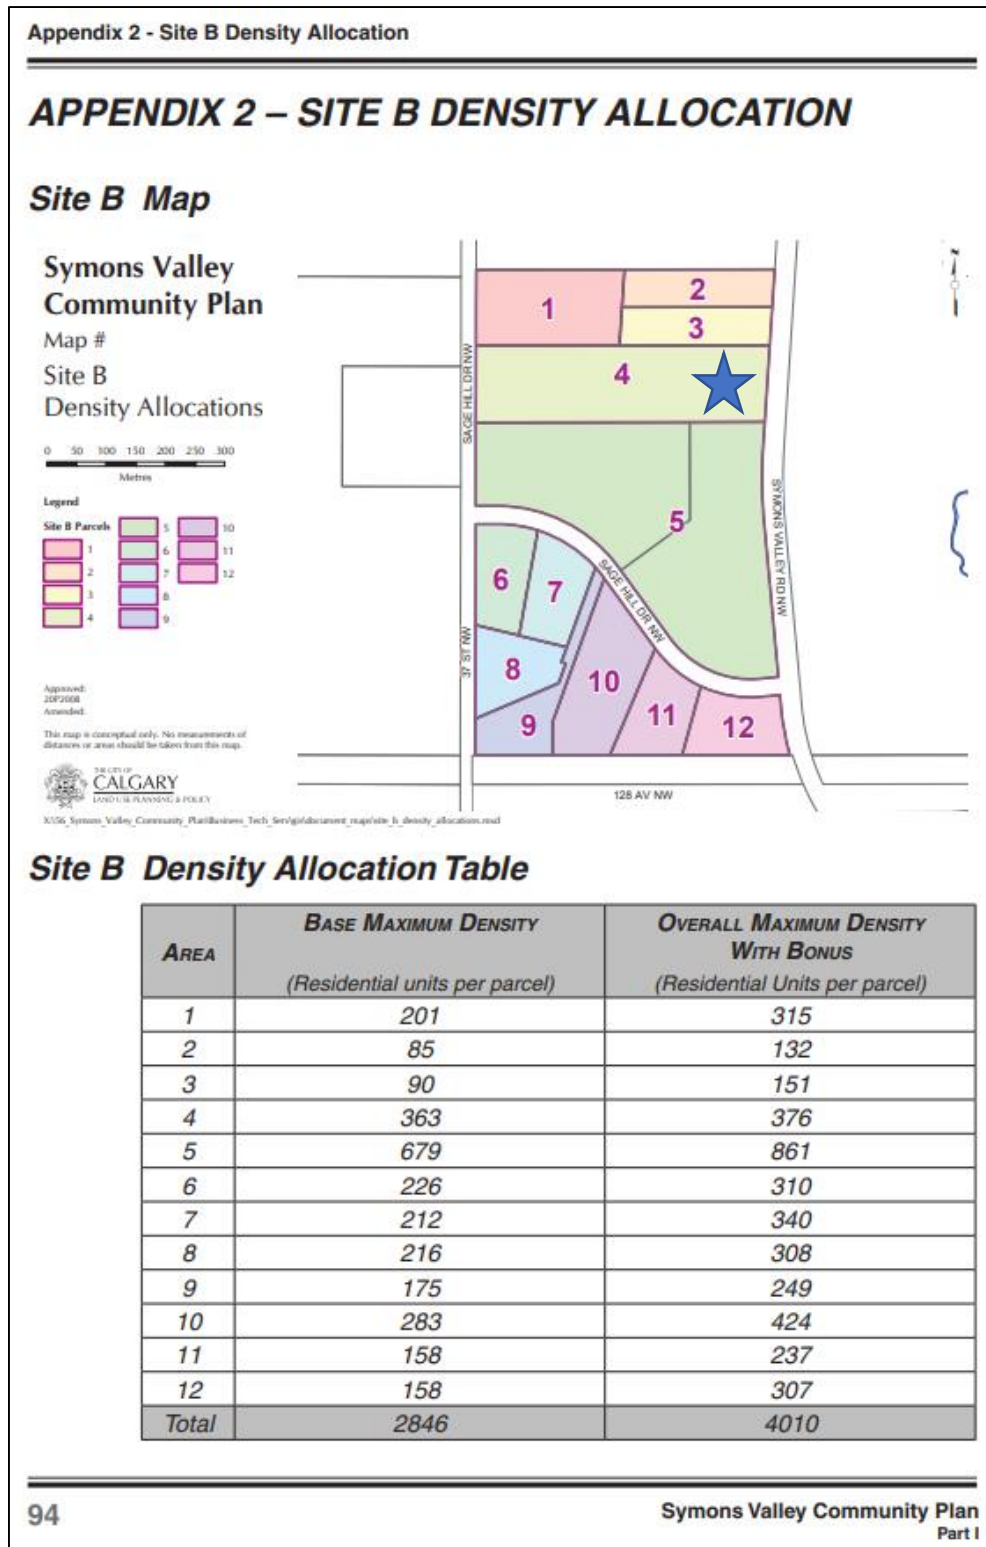

Symons Valley Community Plan Density Allocation

Site Location