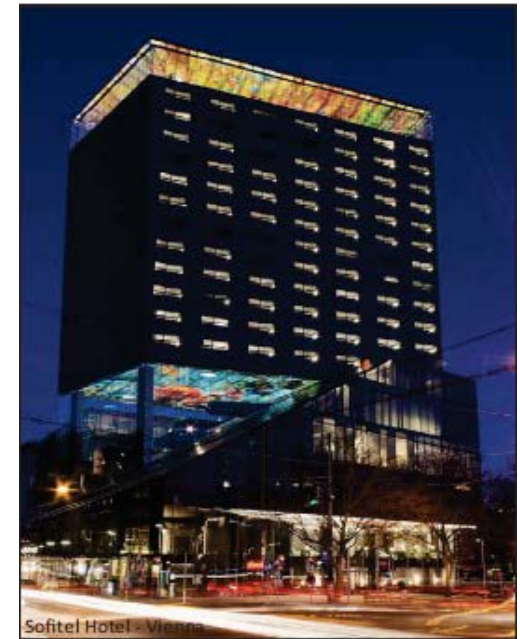

DECIDEDLY JAZZ DANCE CENTRE PROJECT BOUNDARY IN RED OUTLINE

Sofitel Hotel - Vancouver
The Penthouse "Light Box" will create a skyline identity for the project and enliven the area

National Ballet School - Toronto
Dance Studio activity visible to the street. Primary class time begins after 5pm providing visual night-time activation to 12th avenue

Major dance studio used on occasion for performances. Lobby activity is visible directly onto the street. During practice times, view will be into the studio. When curtain is down, the space creates a "light box" to the street

Internal sculptural DJD identification

Sofitel Hotel - Vienna
Backlit soffit to emphasize the "theatrical" nature of the Dance Academy

Feature staircase links ground level with primary studio space

Backlit entry portal to celebrate entry