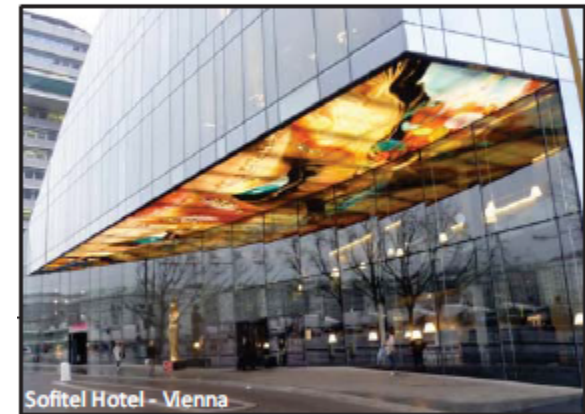

DECIDEDLY JAZZ DANCE CENTRE PROJECT BOUNDARY IN RED OUTLINE

Sofitel Hotel - Vancouver
The Penthouse "Light Box" will create a skyline identity for the project and enliven the area

National Ballet School - Toronto
Dance Studio activity visible to the street. Primary class time begins after 5pm providing visual night-time activation to 12th avenue

Major dance studio used on occasion for performances. Lobby activity is visible directly onto the street. During practice times, view will be into the studio. When curtain is down, the space creates a "light box" to the street

Internal sculptural DJD identification

Sofitel Hotel - Vienna
Backlit soffit to emphasize the "theatrical" nature of the Dance Academy

Feature staircase links ground level with primary studio space

Backlit entry portal to celebrate entry