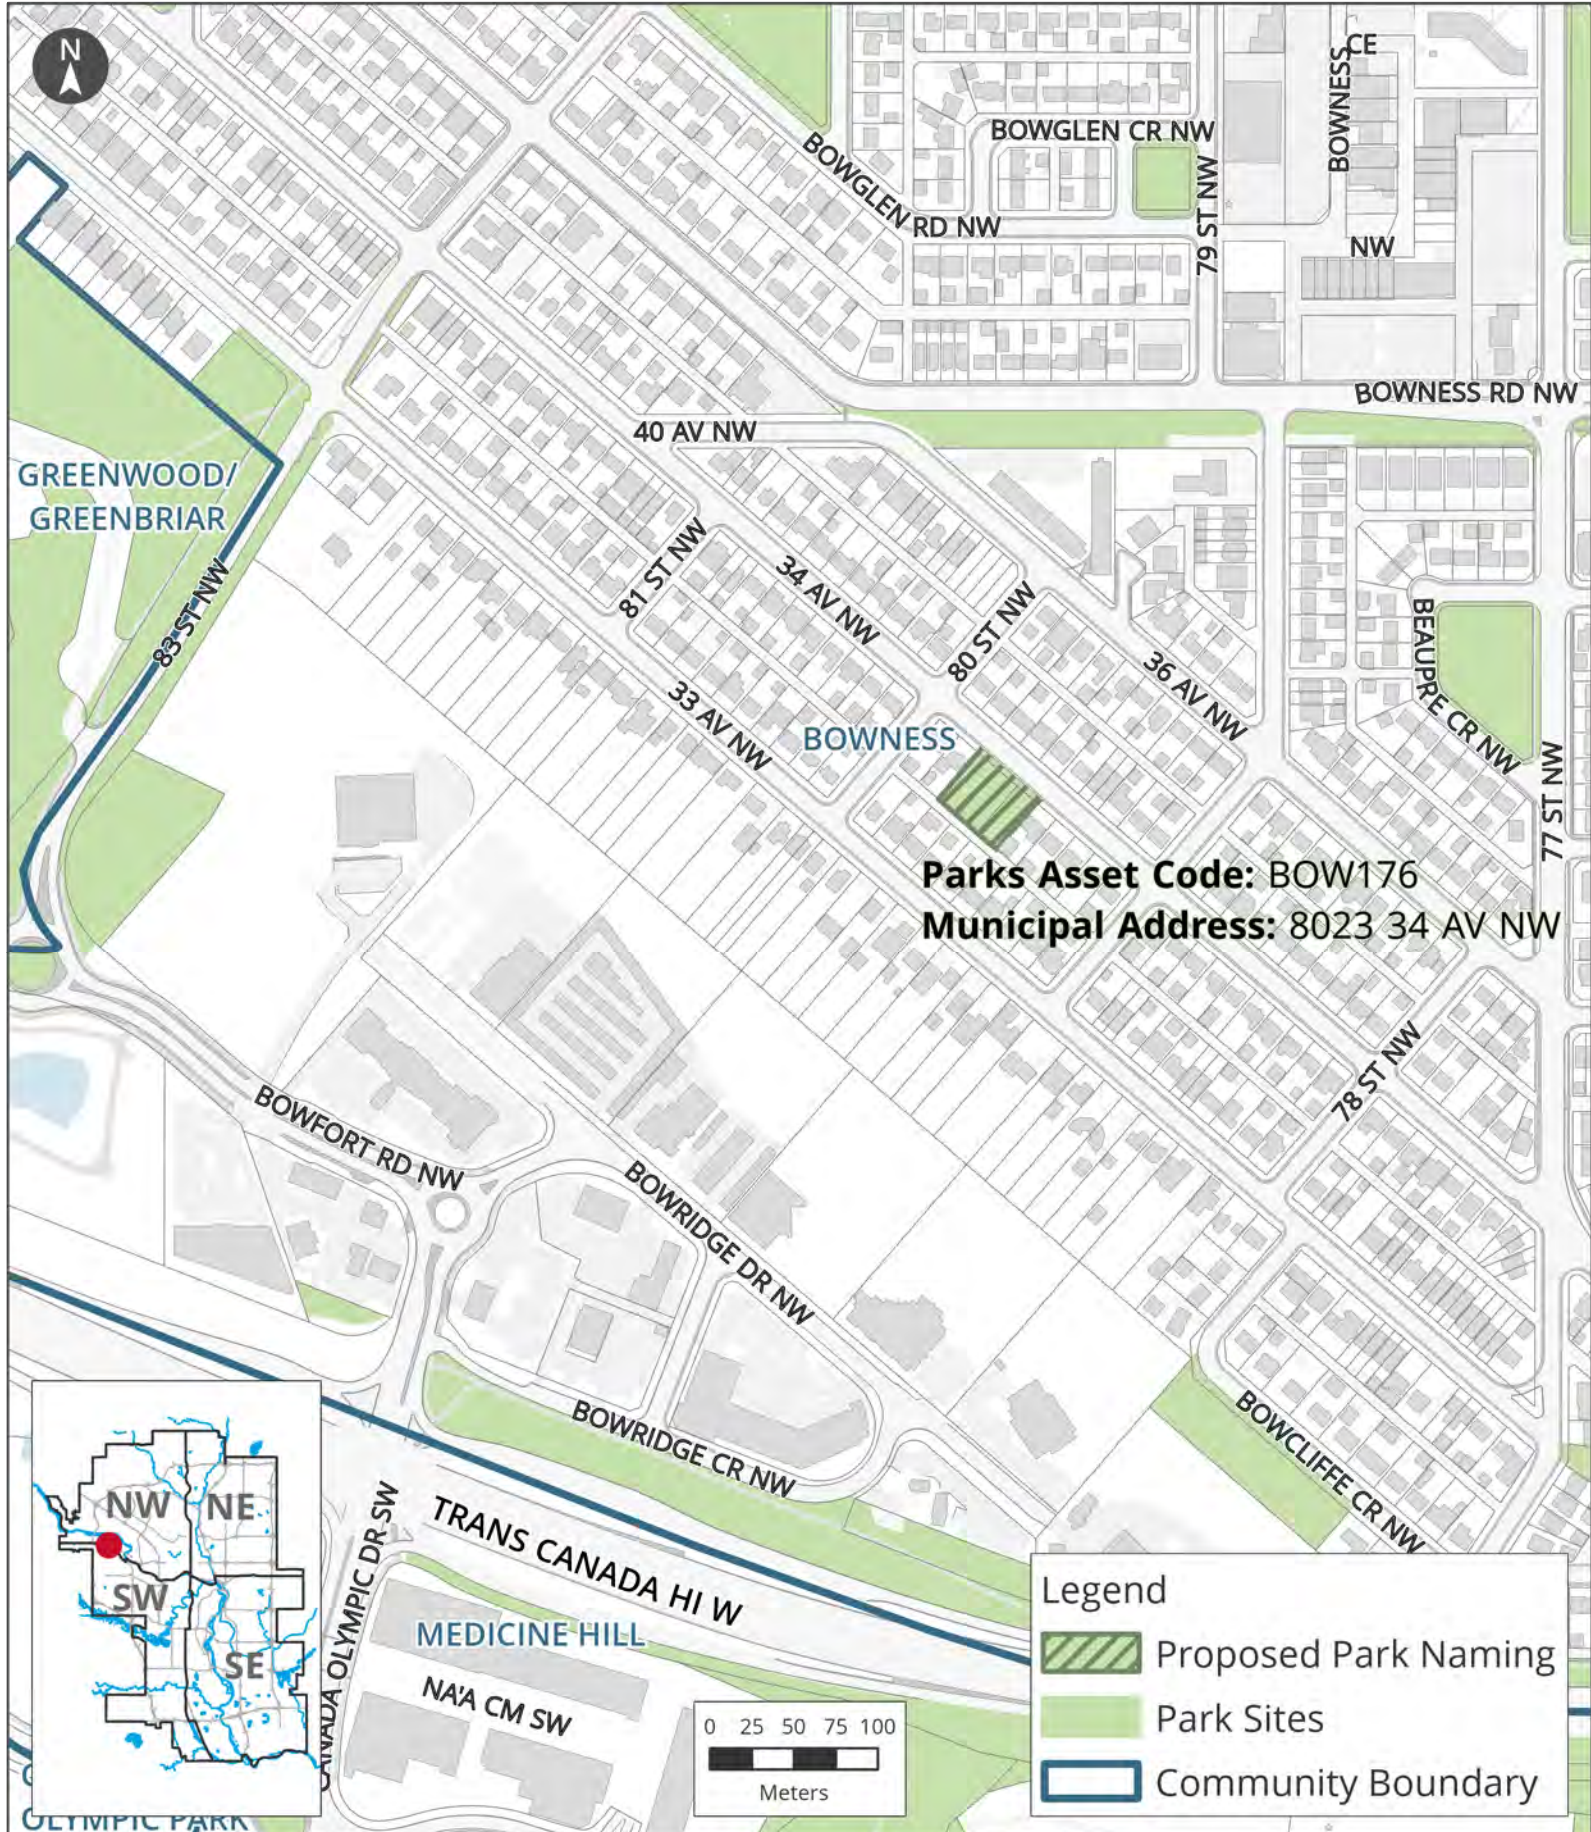

Proposed Naming of Park Marty Wood Park

Proposed Naming of Park Hidden Slopes

Proposed Naming of Park Olmsted Terrace

Proposed Naming of Park Normie Kwong Park

Proposed Naming of Park Schule Park

Proposed Naming of Park La Piazza

Proposed Naming of Park Helen's Garden

Parks Asset Code: BRD002
Municipal Address: 300 SANTA MARIA GD NE

Legend

- Proposed Park Naming
- Park Sites
- Community Boundary

Proposed Naming of Park New Park: Safe Haven