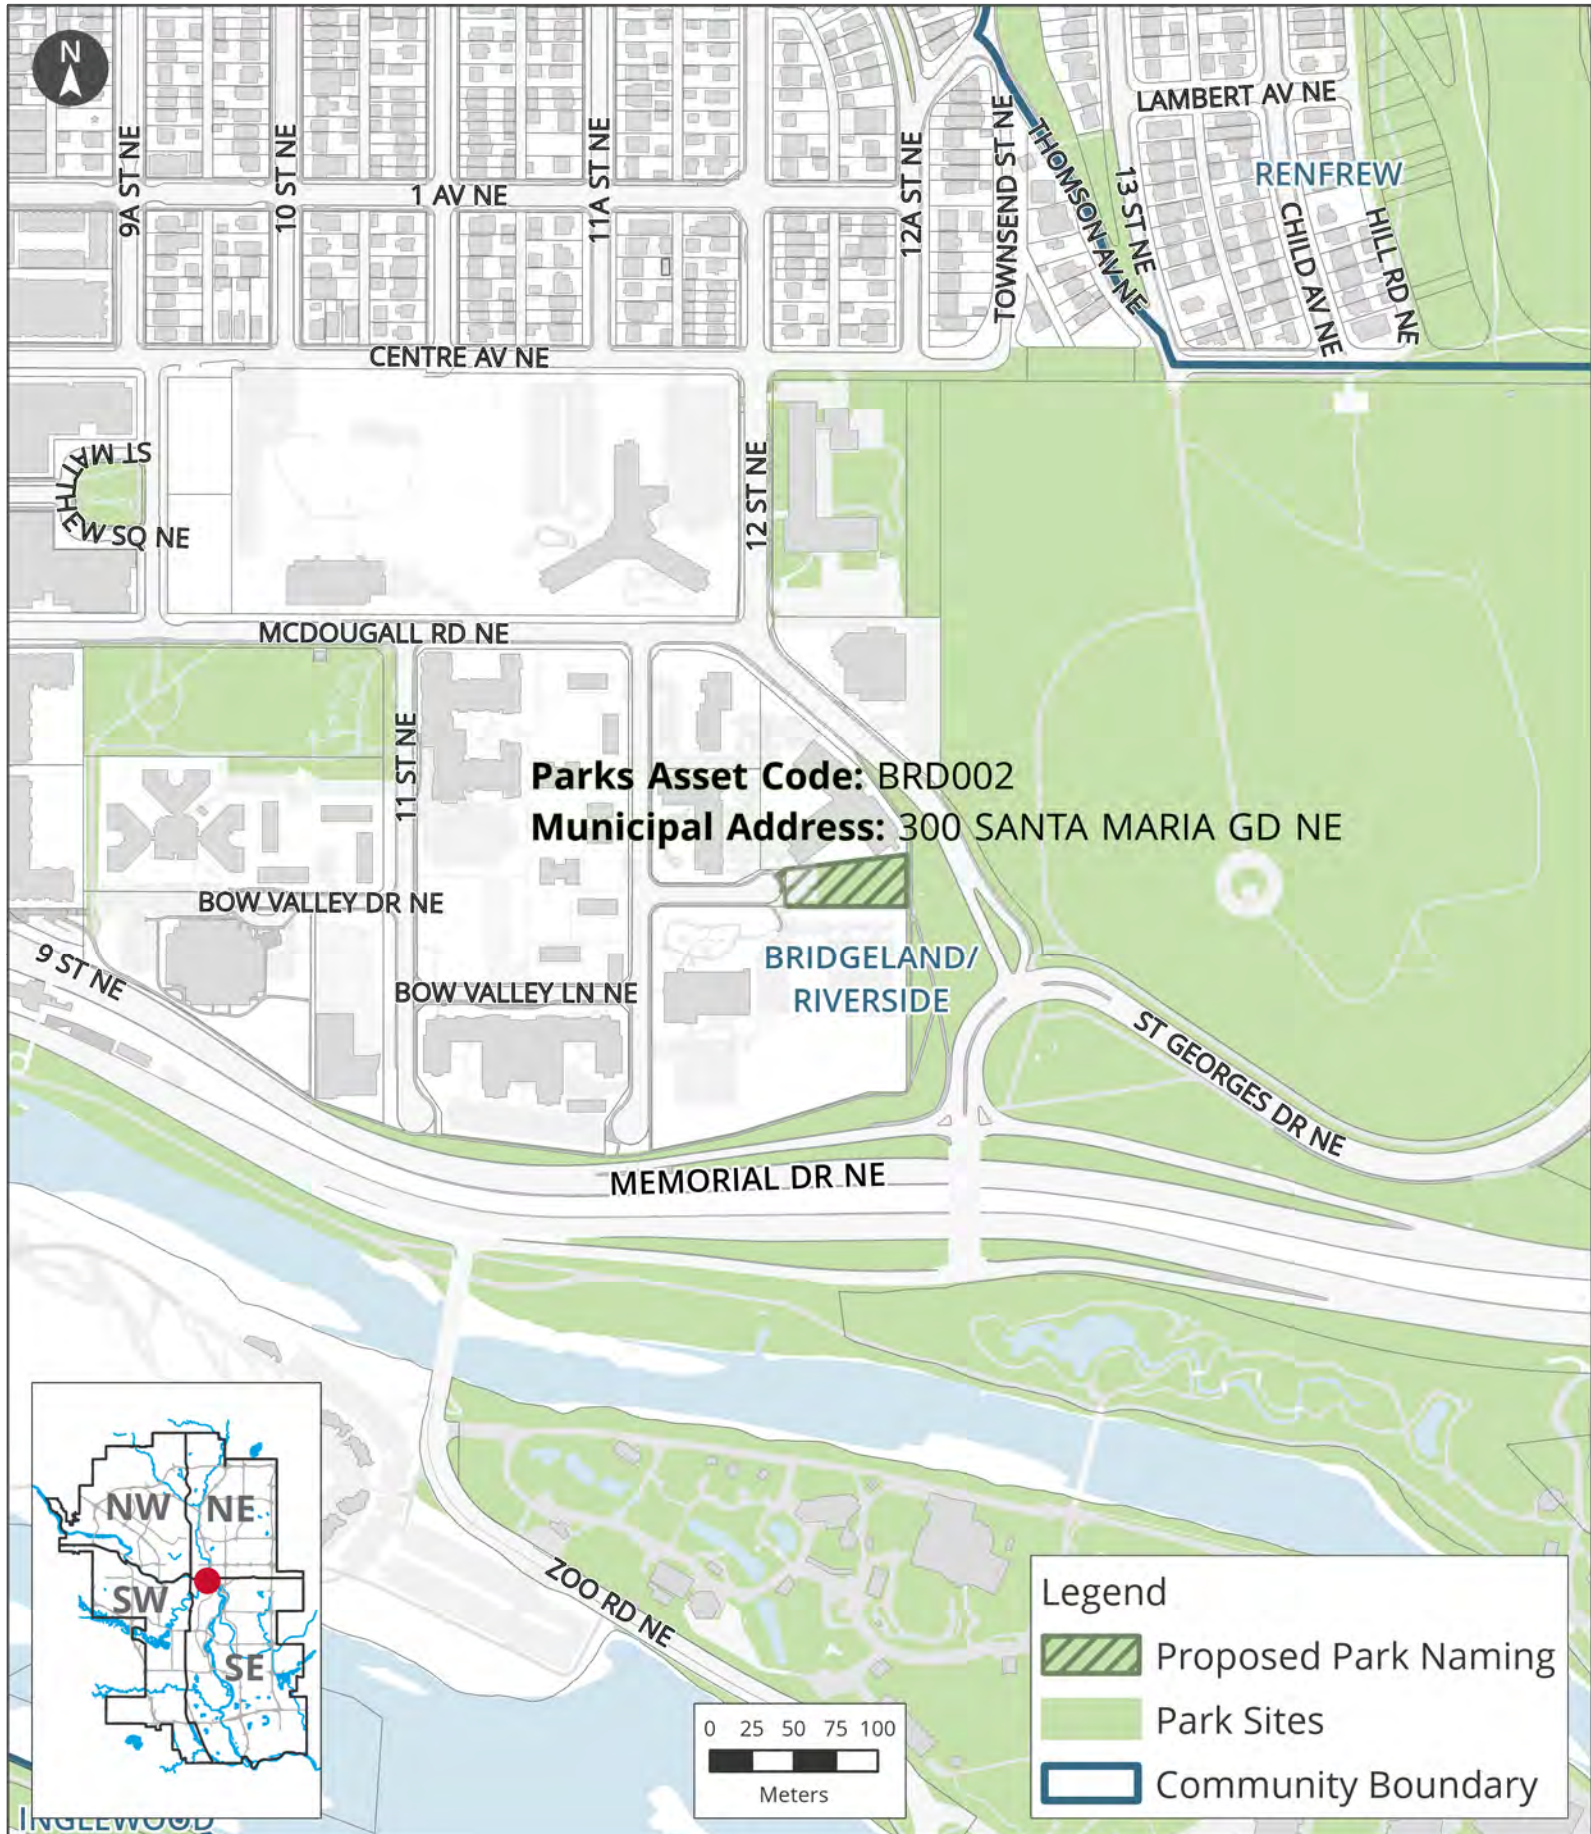

Proposed Naming of Park Marty Wood Park

Proposed Naming of Park Hidden Slopes

Proposed Naming of Park Olmsted Terrace

Proposed Naming of Park Normie Kwong Park

Proposed Naming of Park Schule Park

Proposed Naming of Park La Piazza

Proposed Naming of Park Helen's Garden

Parks Asset Code: BRD002
Municipal Address: 300 SANTA MARIA GD NE

Legend

- Proposed Park Naming
- Park Sites
- Community Boundary

Proposed Naming of Park New Park: Safe Haven