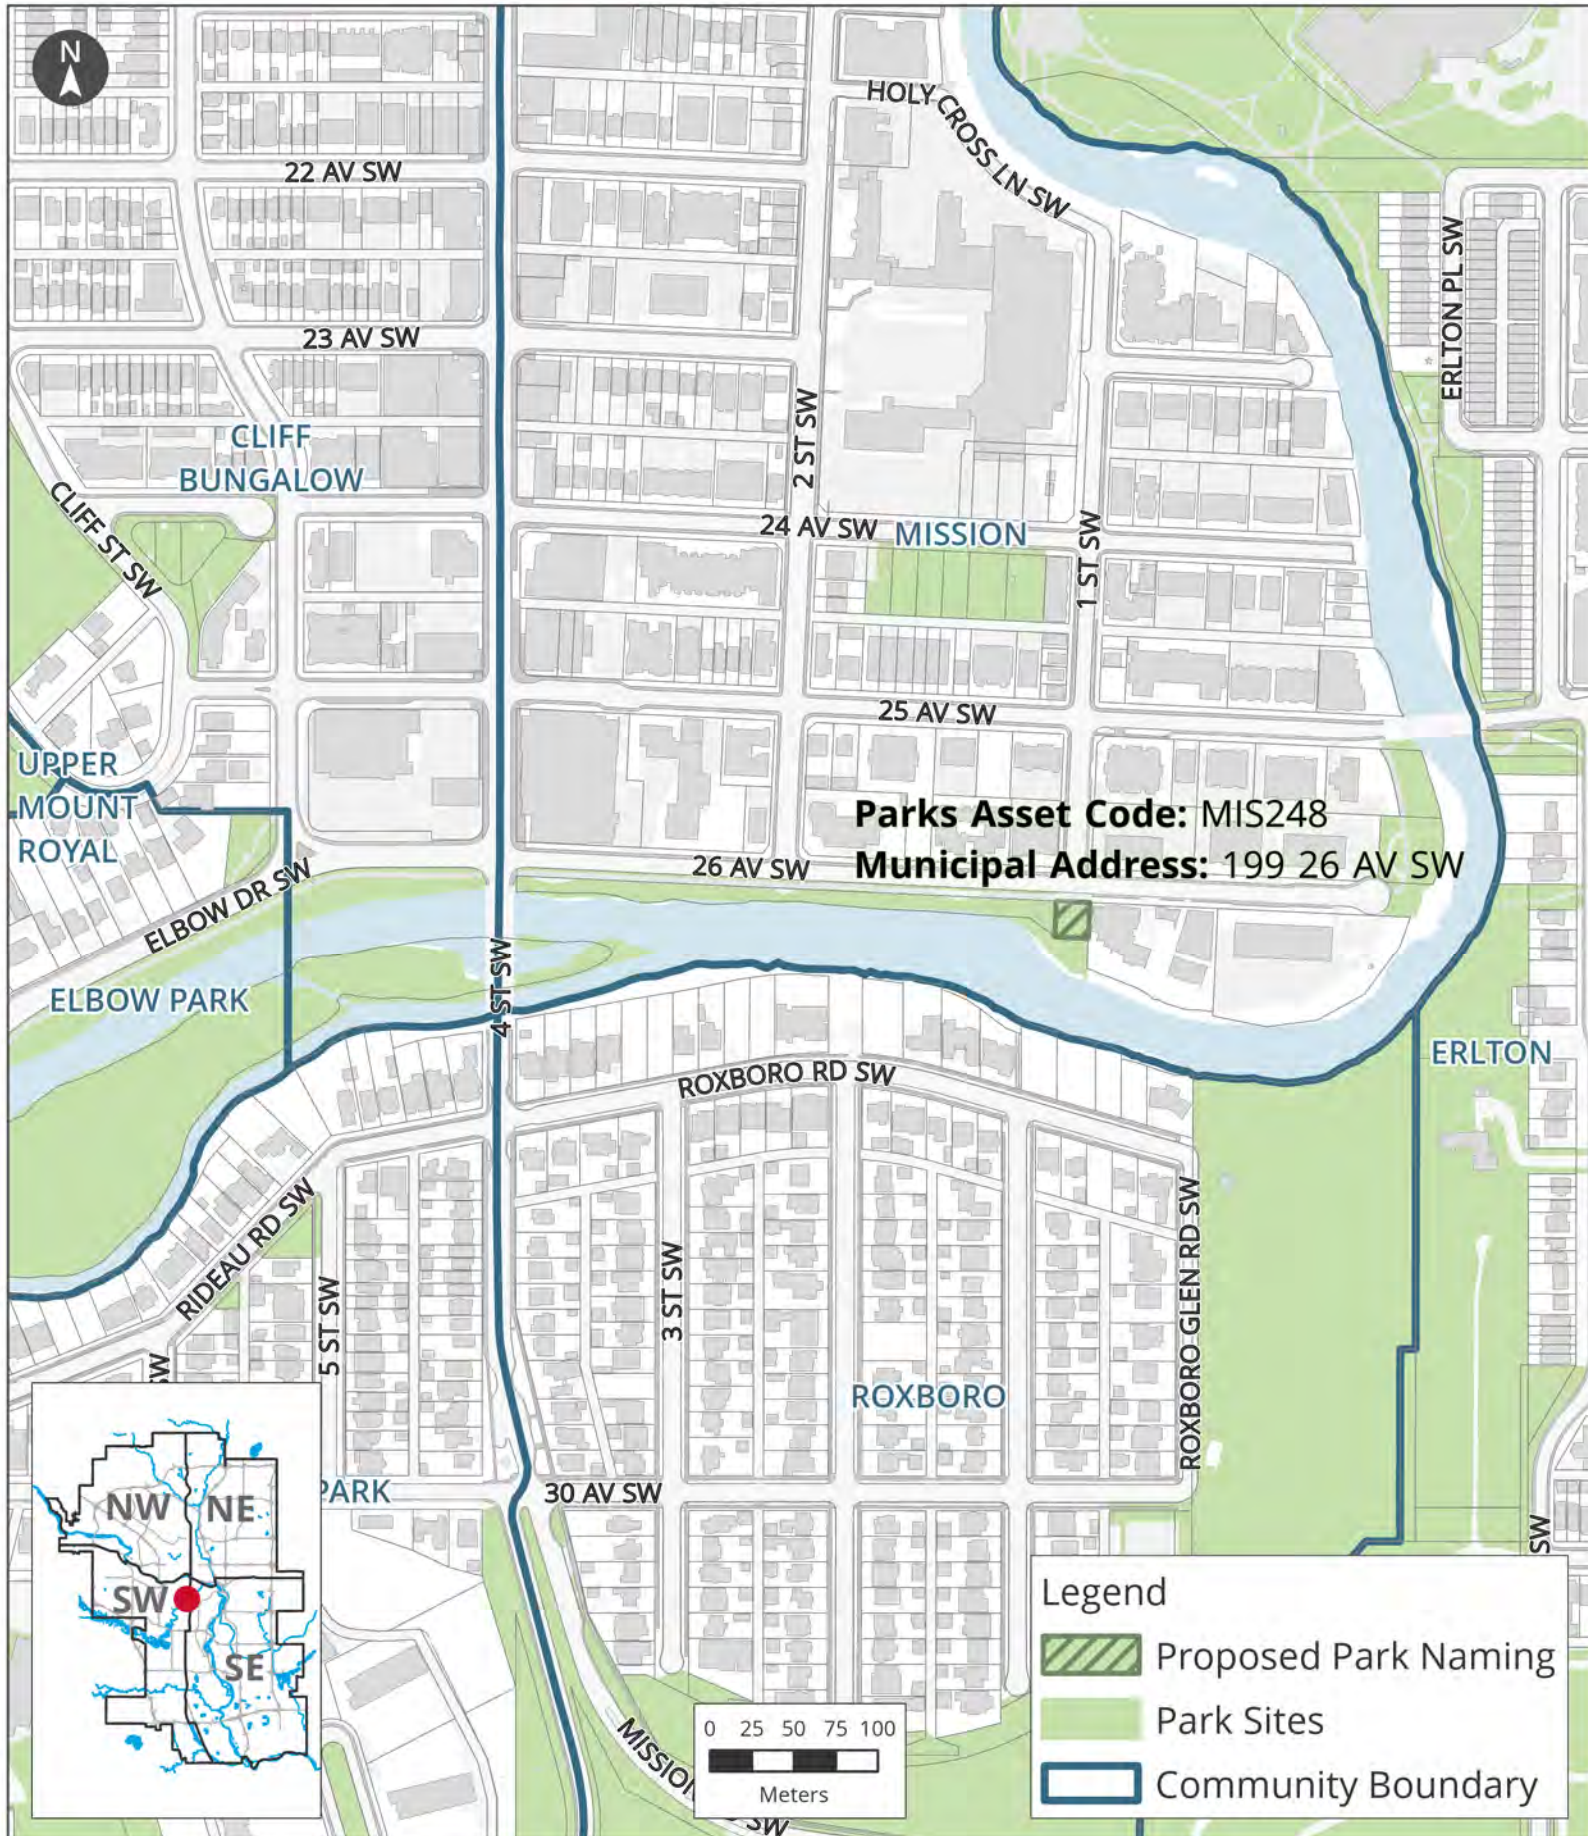

Proposed Naming of Park Goose Park