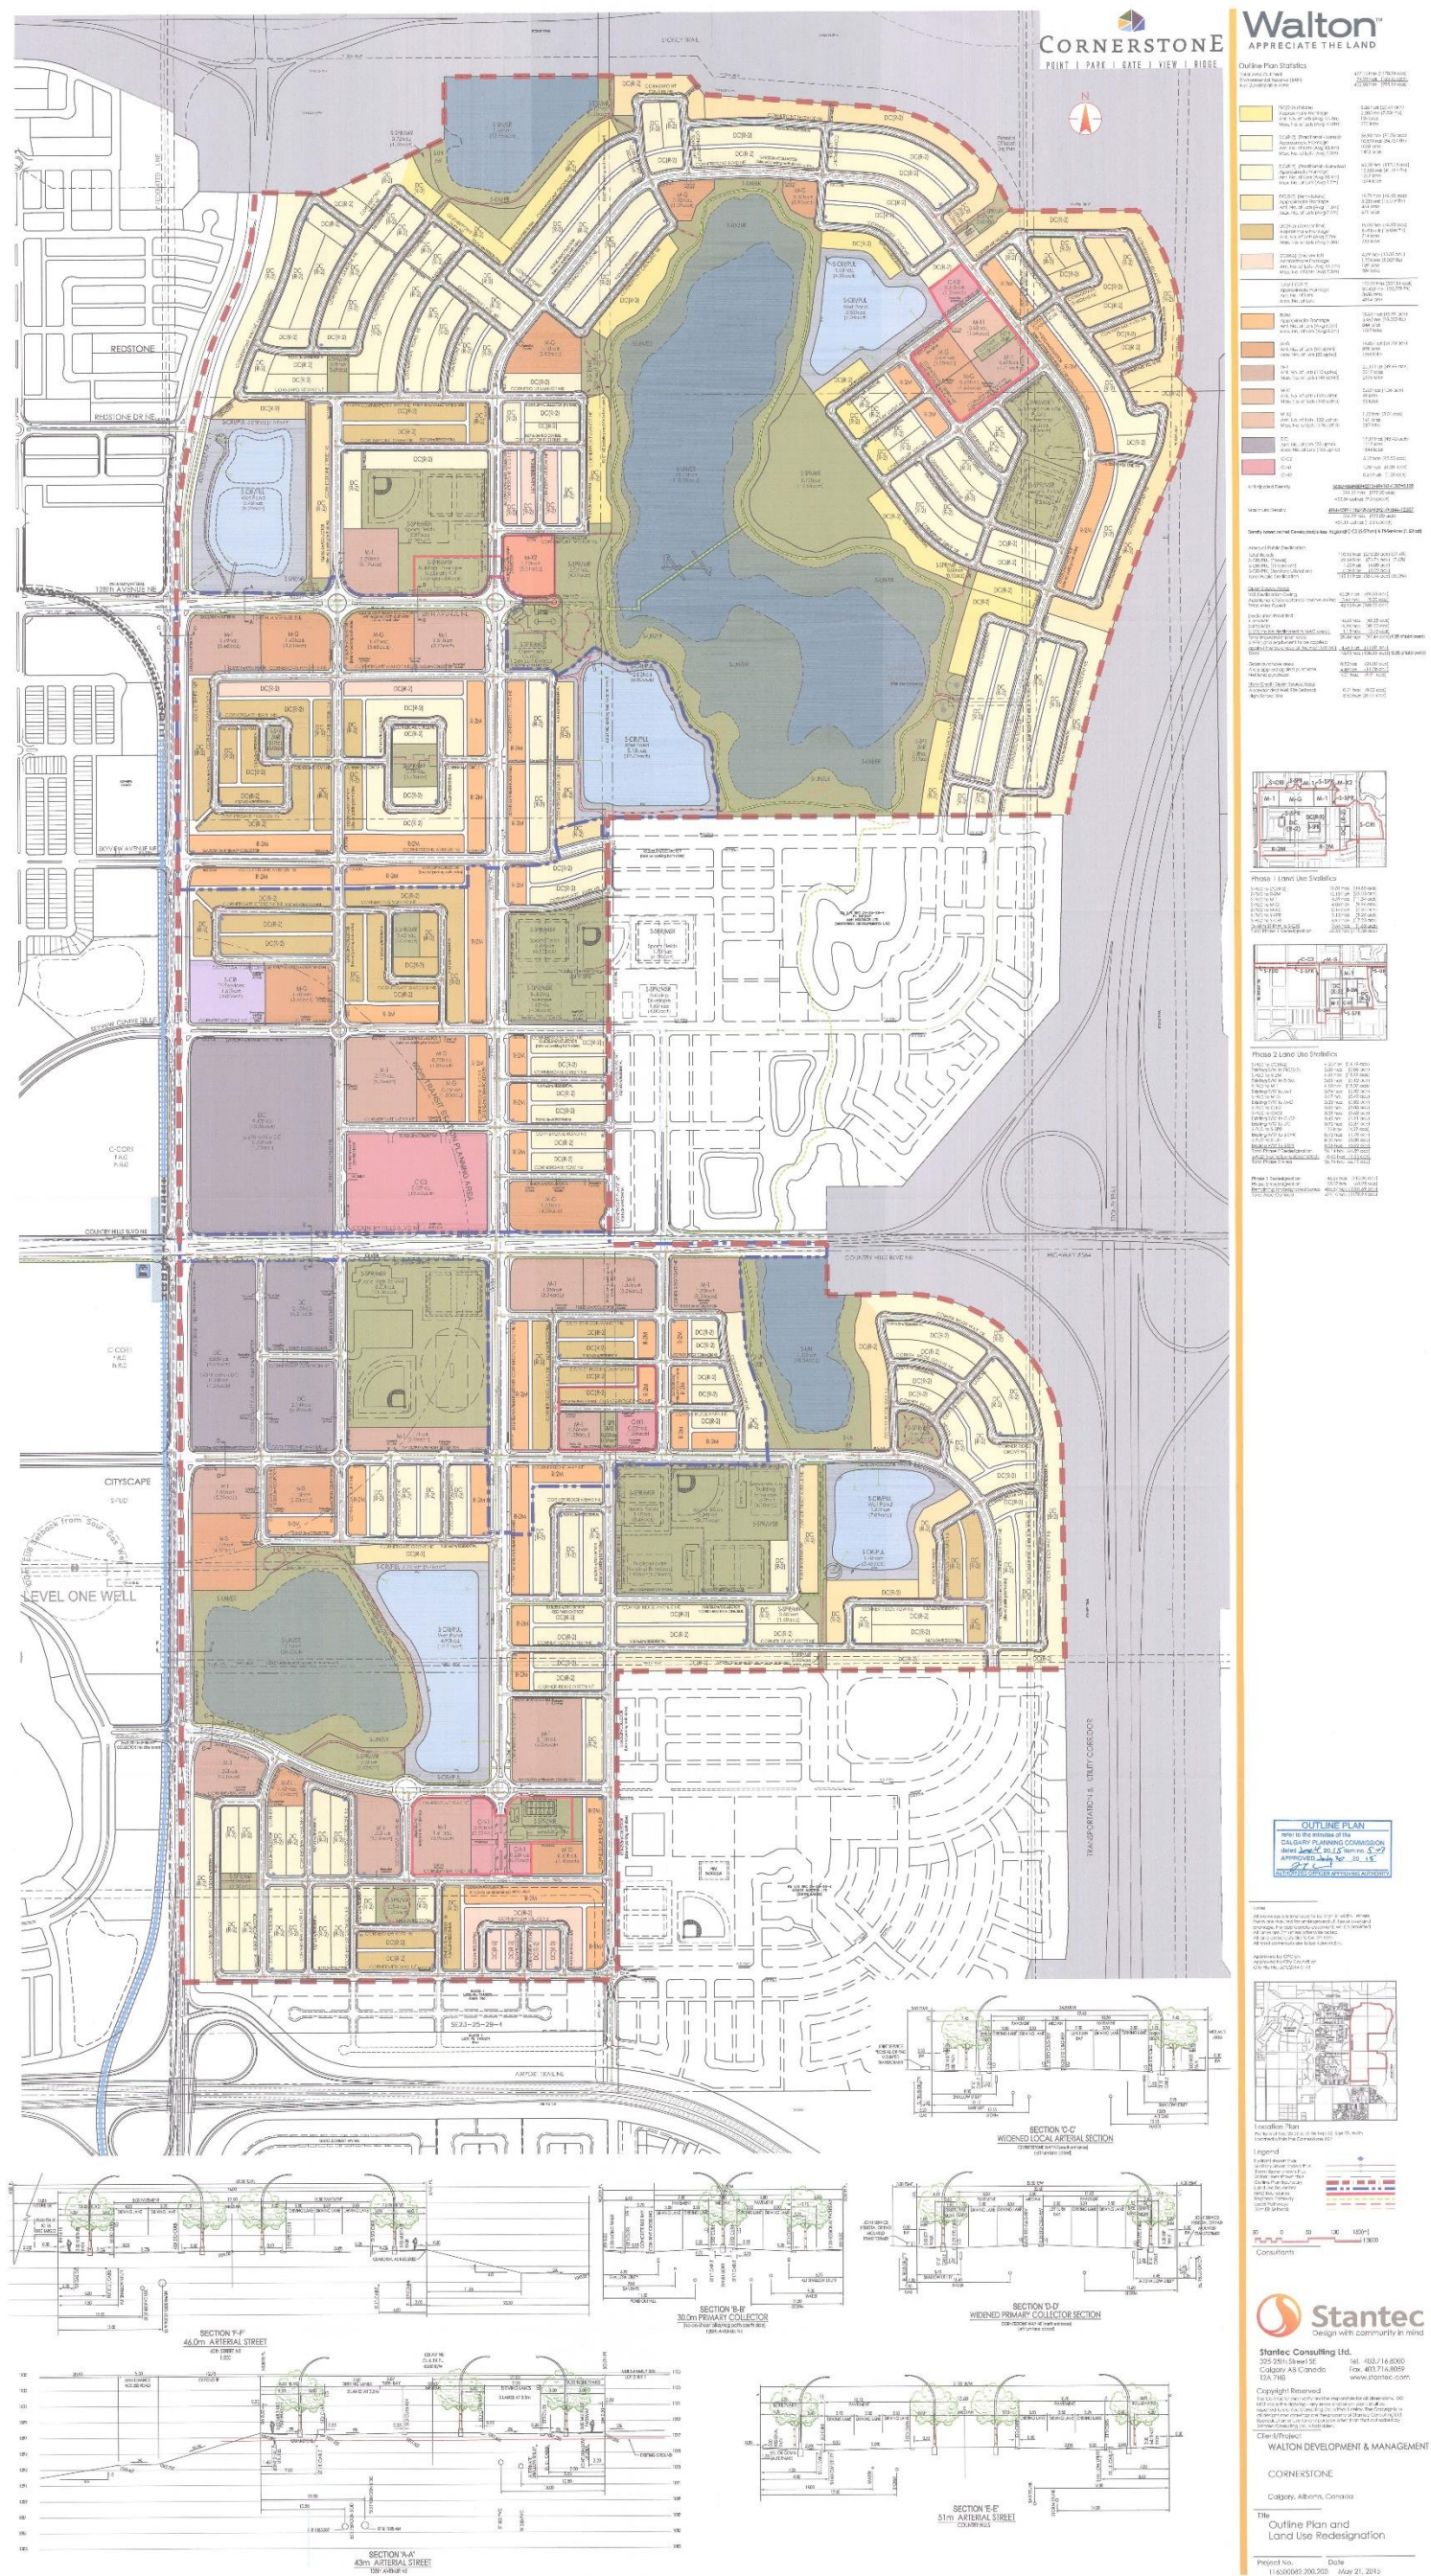

Approved Outline Plan

This is the outline plan that was approved under LOC2014-0173 on 2015 June 4 by Calgary Planning Commission.

This is the location of the subject site within the approved outline plan.