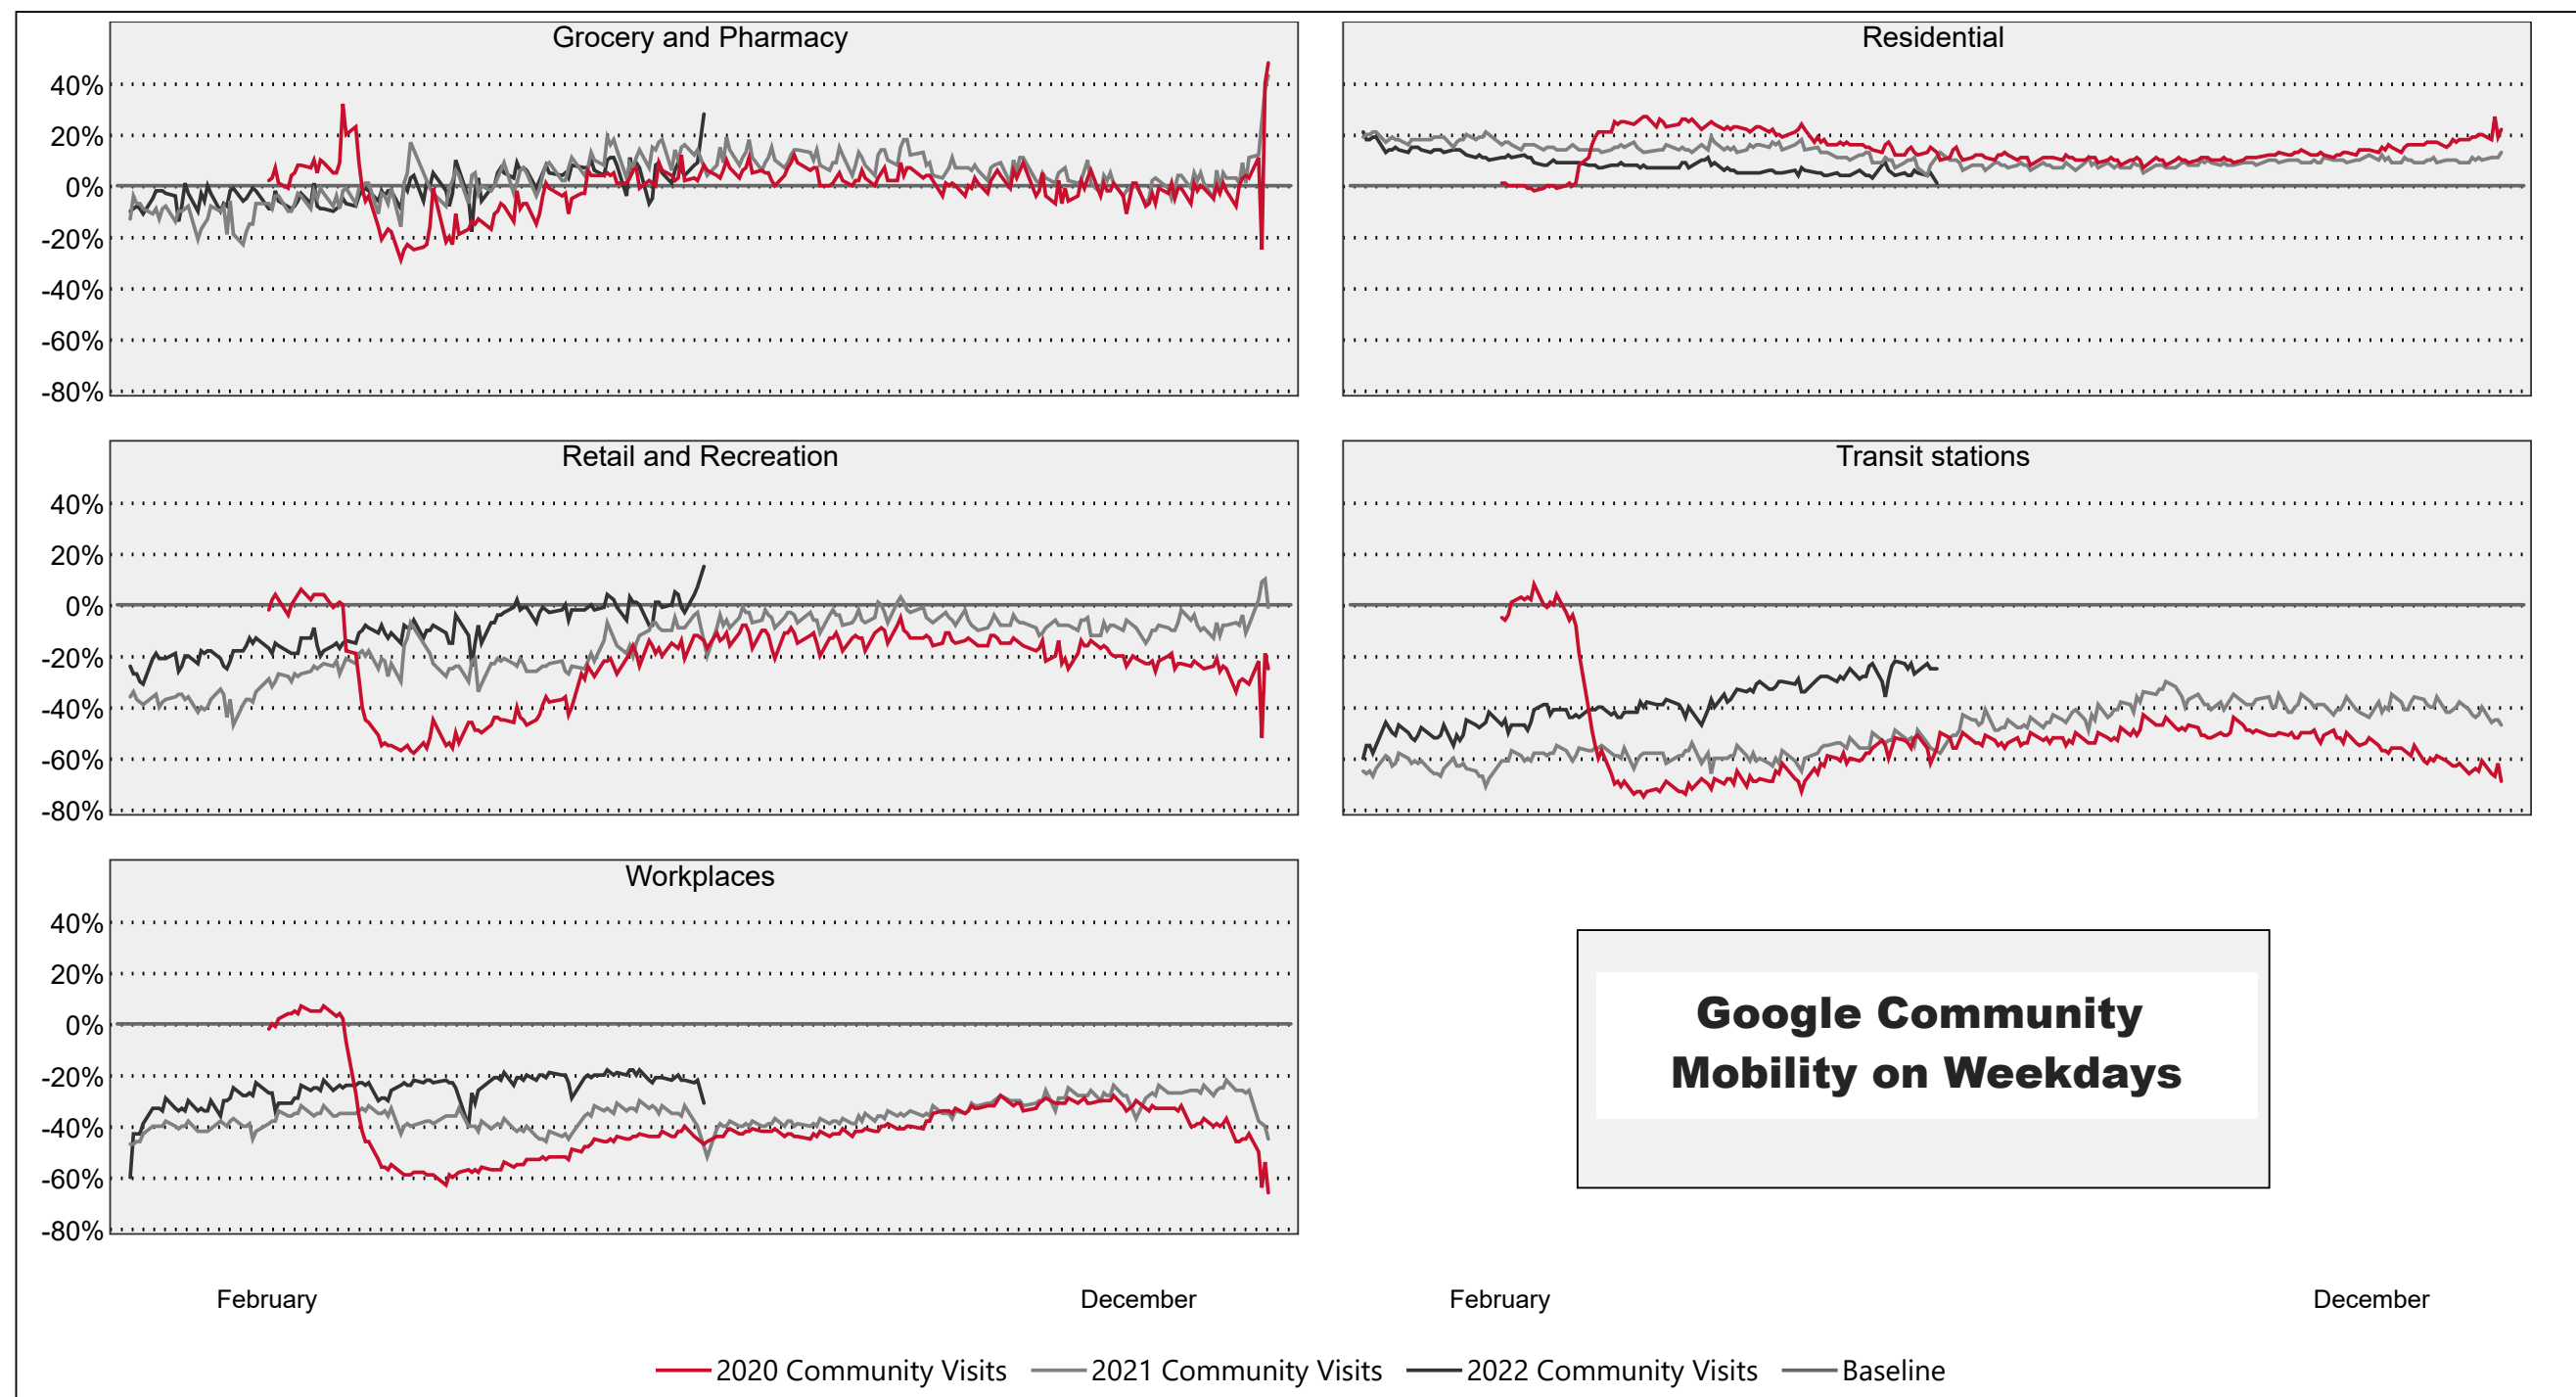

**Data up to May 31, 2022**  
**Mobility Trends in Calgary Big Data**  
 COVID-19 Transportation System Monitoring

Big Data providers are publishing COVID-19 Mobility summaries. Here is what Google are revealing about Calgary:

Data Source: [www.google.com/covid19/mobility/](http://www.google.com/covid19/mobility/); [covid19.apple.com/mobility](http://covid19.apple.com/mobility)  
 Apple Mobility Baseline - January 13, 2020  
 Google Mobility Baseline - average value of the day of the week from 5-week period Jan 3 to Feb 6, 2020