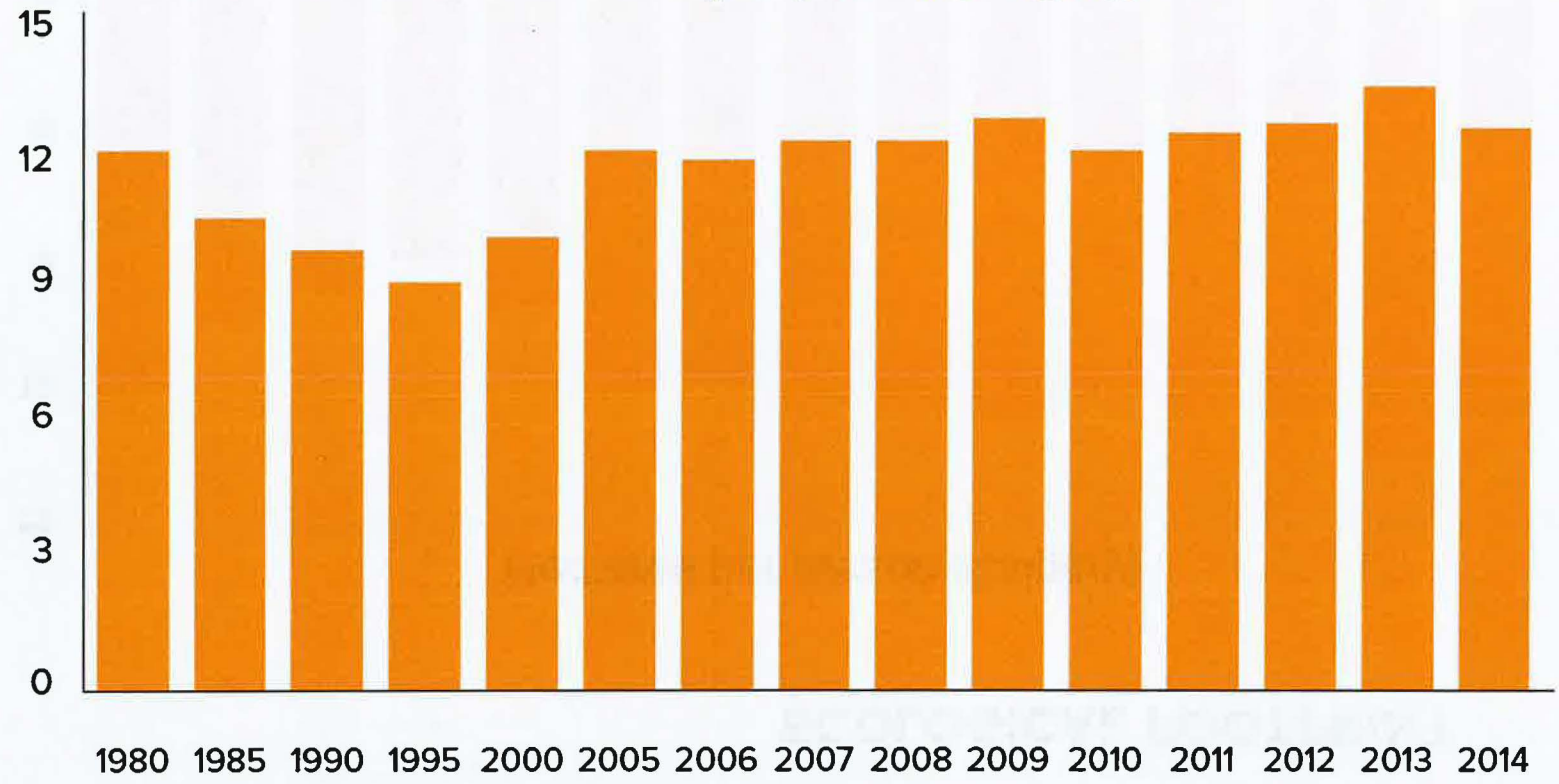

Hectares per person (Calgary)

ECOLOGICAL FOOTPRINT