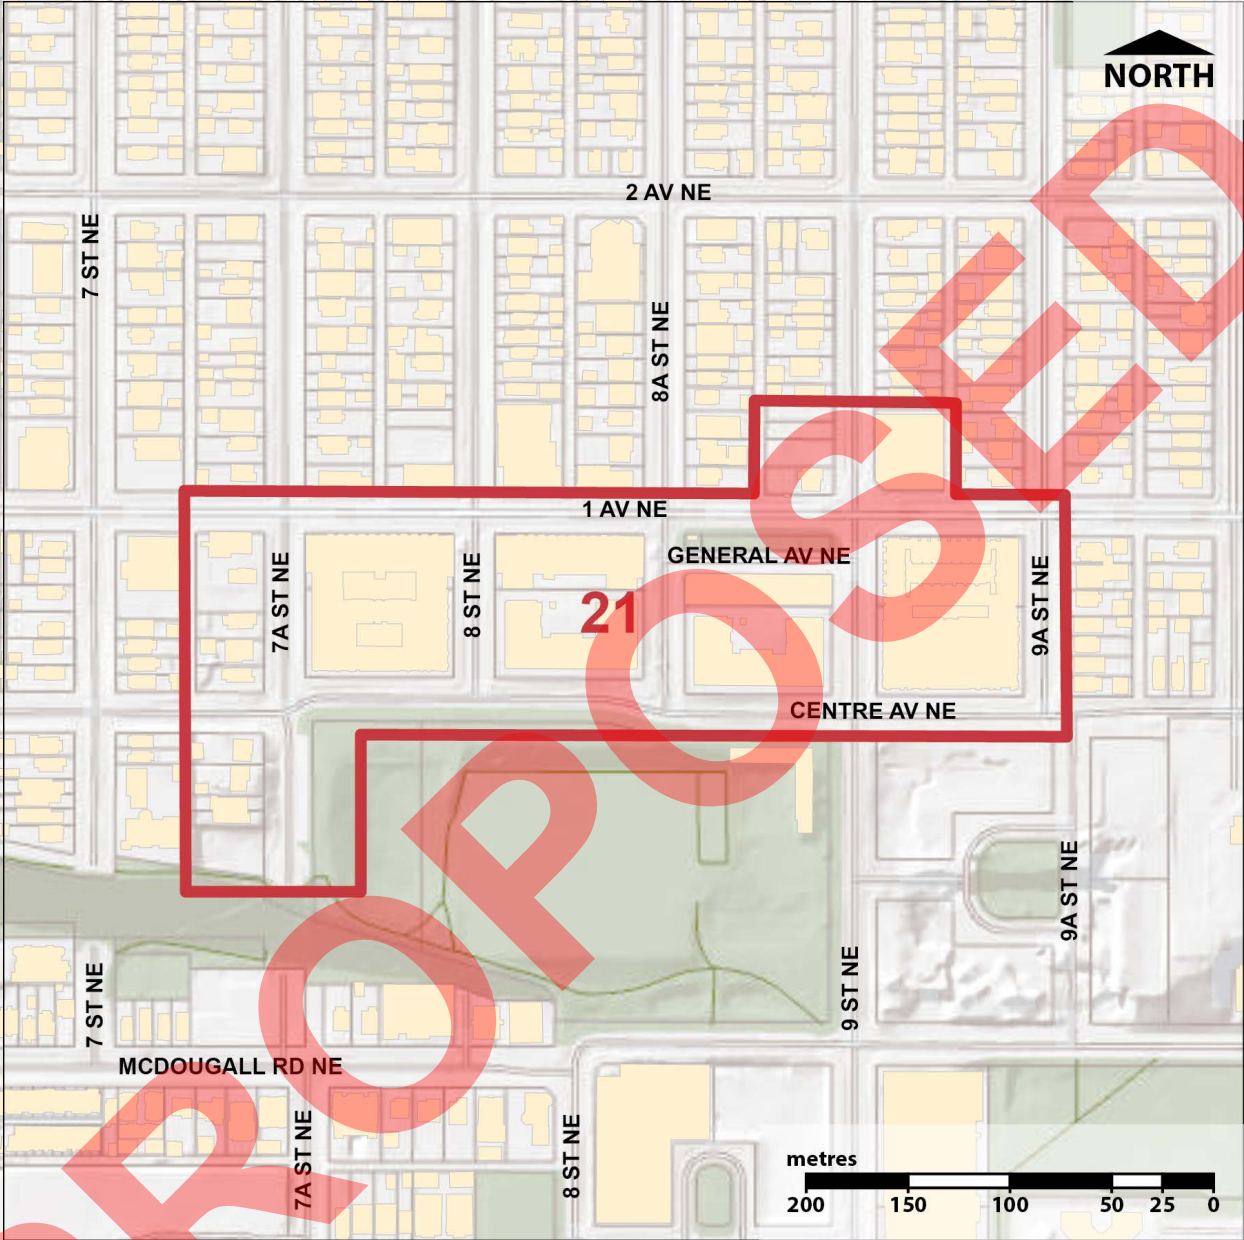

Zone 21
Bridgeland

Weekdays	Saturdays	Sundays and holidays
09:00 – 11:00	09:00 – 18:00	
11:00 – 13:30		
13:30 – 15:30		
15:30 – 18:00		