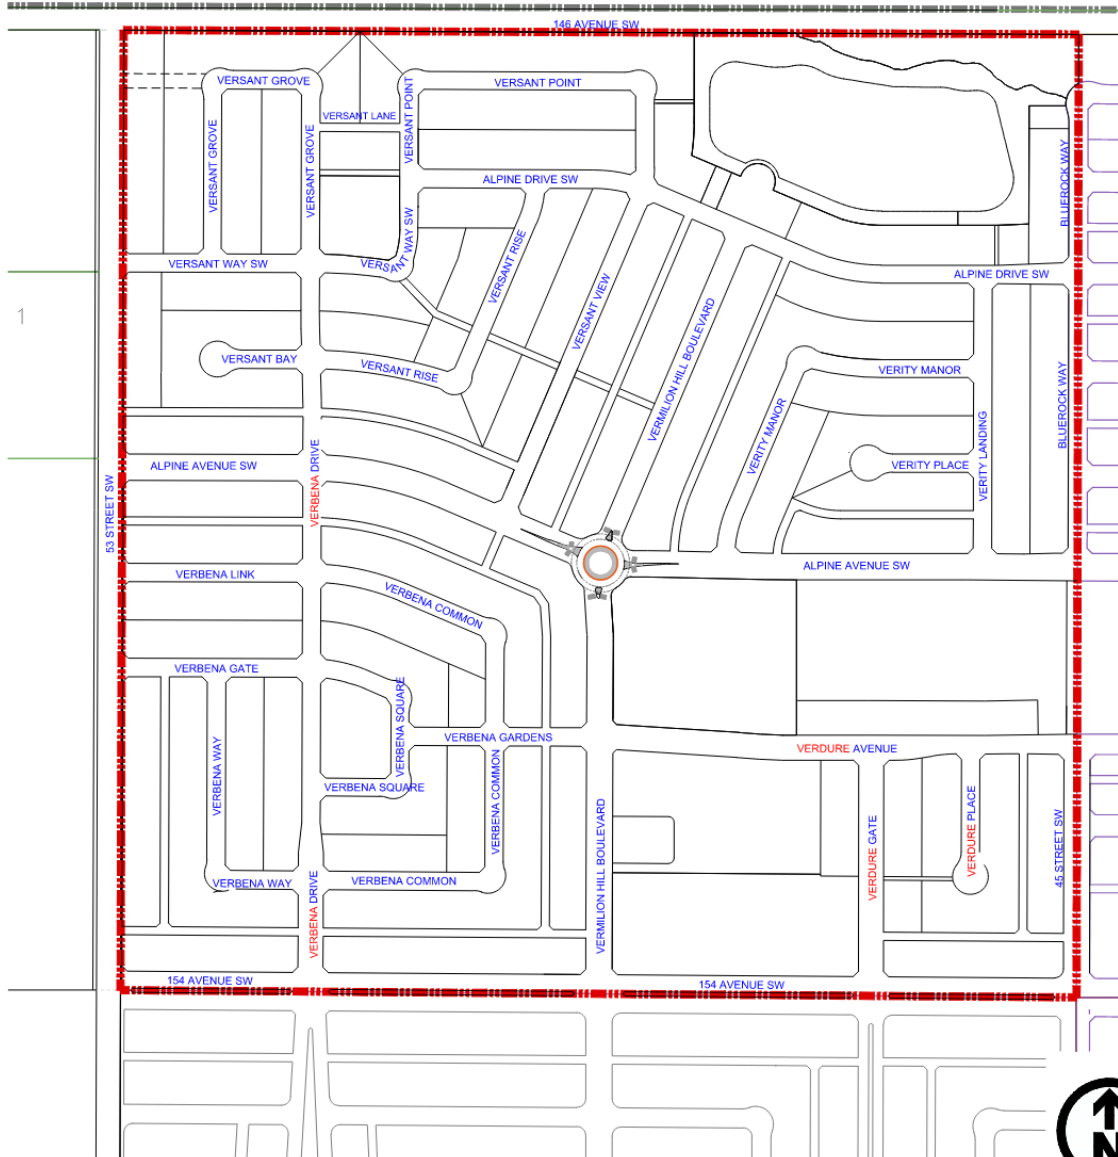

# Street Name Map

Tsuut'ina Nation

Apr 09, 2020 - 12:28pm W:\1917 Providence OP-LU\Drawing CAD Files\1917 OP LU 2020\April9th.dwg

NTS

## Legend

-  Subject Site
-  City Limits

## VERMILION HILL

### Street Naming Figure

April 2020