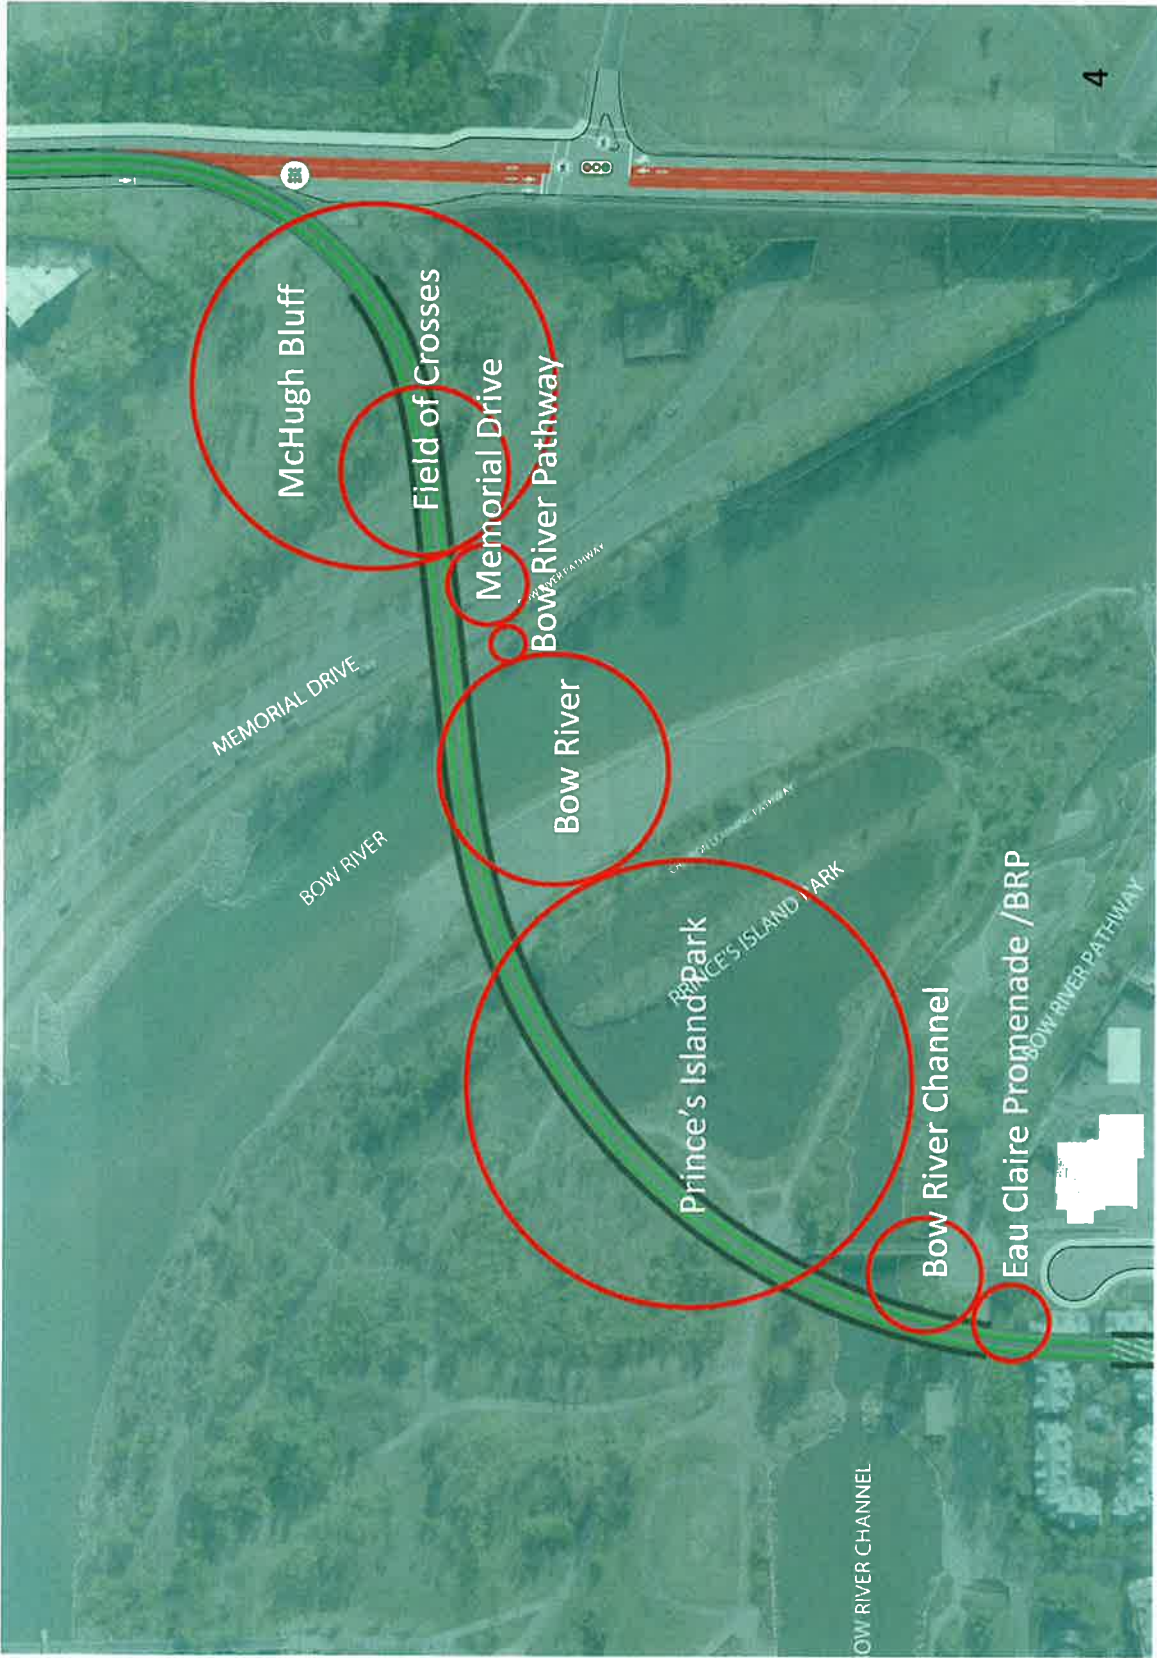

CITY OF CALGARY
RECEIVED
IN COUNCIL CHAMBER

JUN 01 2020

ITEM: 7.1 GC 2020-0583
DISTRIBUTION
CITY CLERK'S DEPARTMENT

Calgary LRT Green Line Bow River Crossing

Handwritten text, likely bleed-through from the reverse side of the page. The text is mostly illegible due to blurriness and fading.

McHugh Bluff

Field of Crosses

Memorial Drive

Bow River Pathway

Bow River

Prince's Island Park

Bow River Channel

Eau Claire Promenade / BRP

Constant Depth Viaduct

Truss Bridge

Tied Arch Bridge

Cable Stayed Bridge