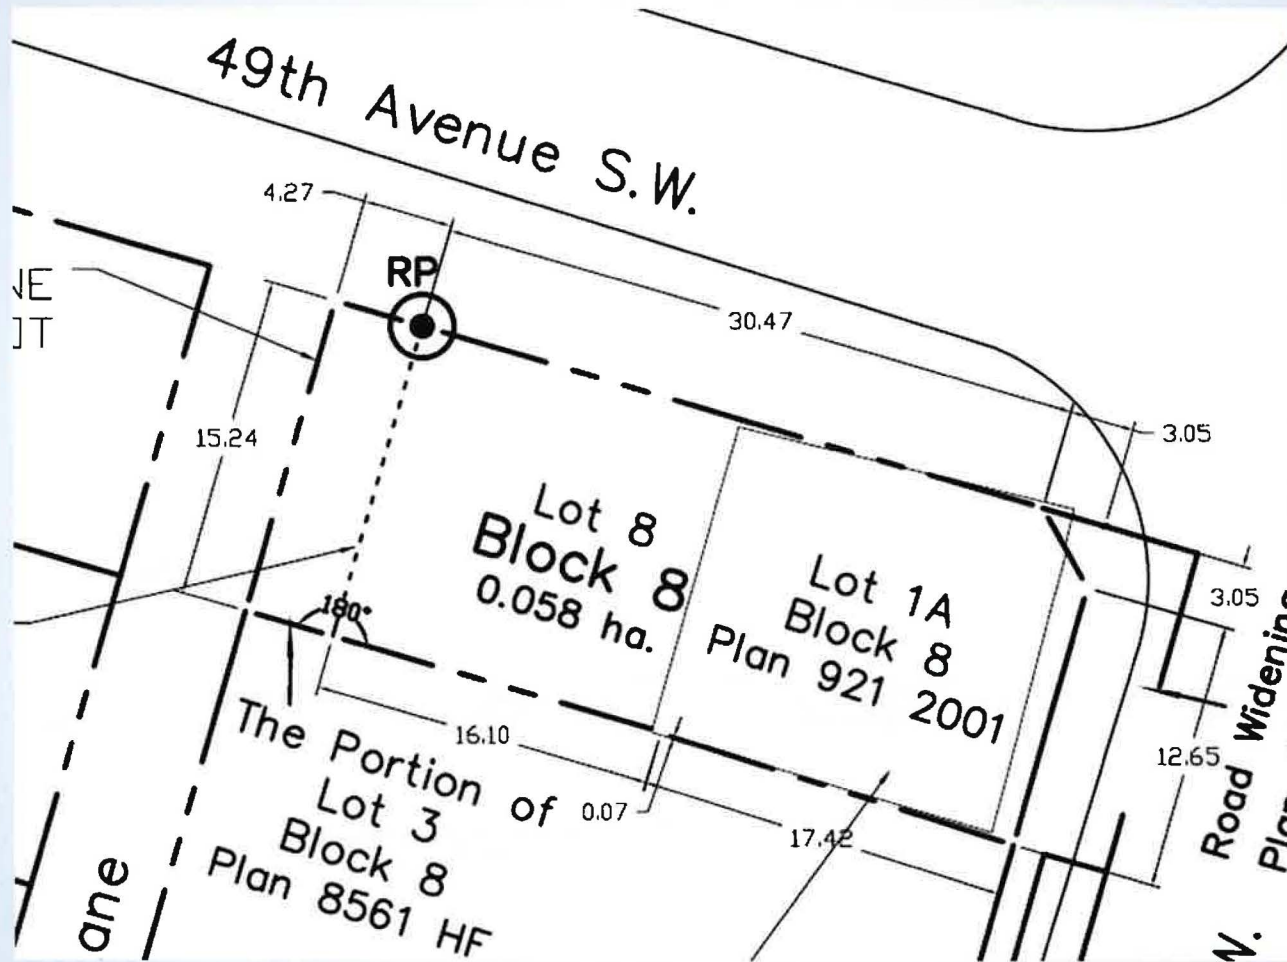

LOC2020-0036
Land Use Amendment

Subject Site

ADMINISTRATION RECOMMENDATION:

That Calgary Planning Commission recommend that Council hold a Public Hearing; and

1. ADOPT, by bylaw, the proposed redesignation of 0.06 hectares \pm (0.14 acres \pm) located at 5001 and 5011 Macleod Trail SW
from Commercial – Corridor 3 f3.0h46 (C-COR3f3.0h46) District
to Commercial – Corridor 1 f3.0h46 (C-COR1f3.0h46) District; and
2. Give three readings to the proposed bylaw.

Supplementary Slides

Setback Comparison

	C-COR3 (Existing)	C-COR1 (Proposed)
Front Setback	6 m	0 m
Side Setback (Street)	6 m	3 m
Side Setback (Adj. Lot)	3 m	0 m
Rear Setback	6 m	3 m

Use Comparison Chart

of the C-COR1, C-COR2 and C-COR3 Districts