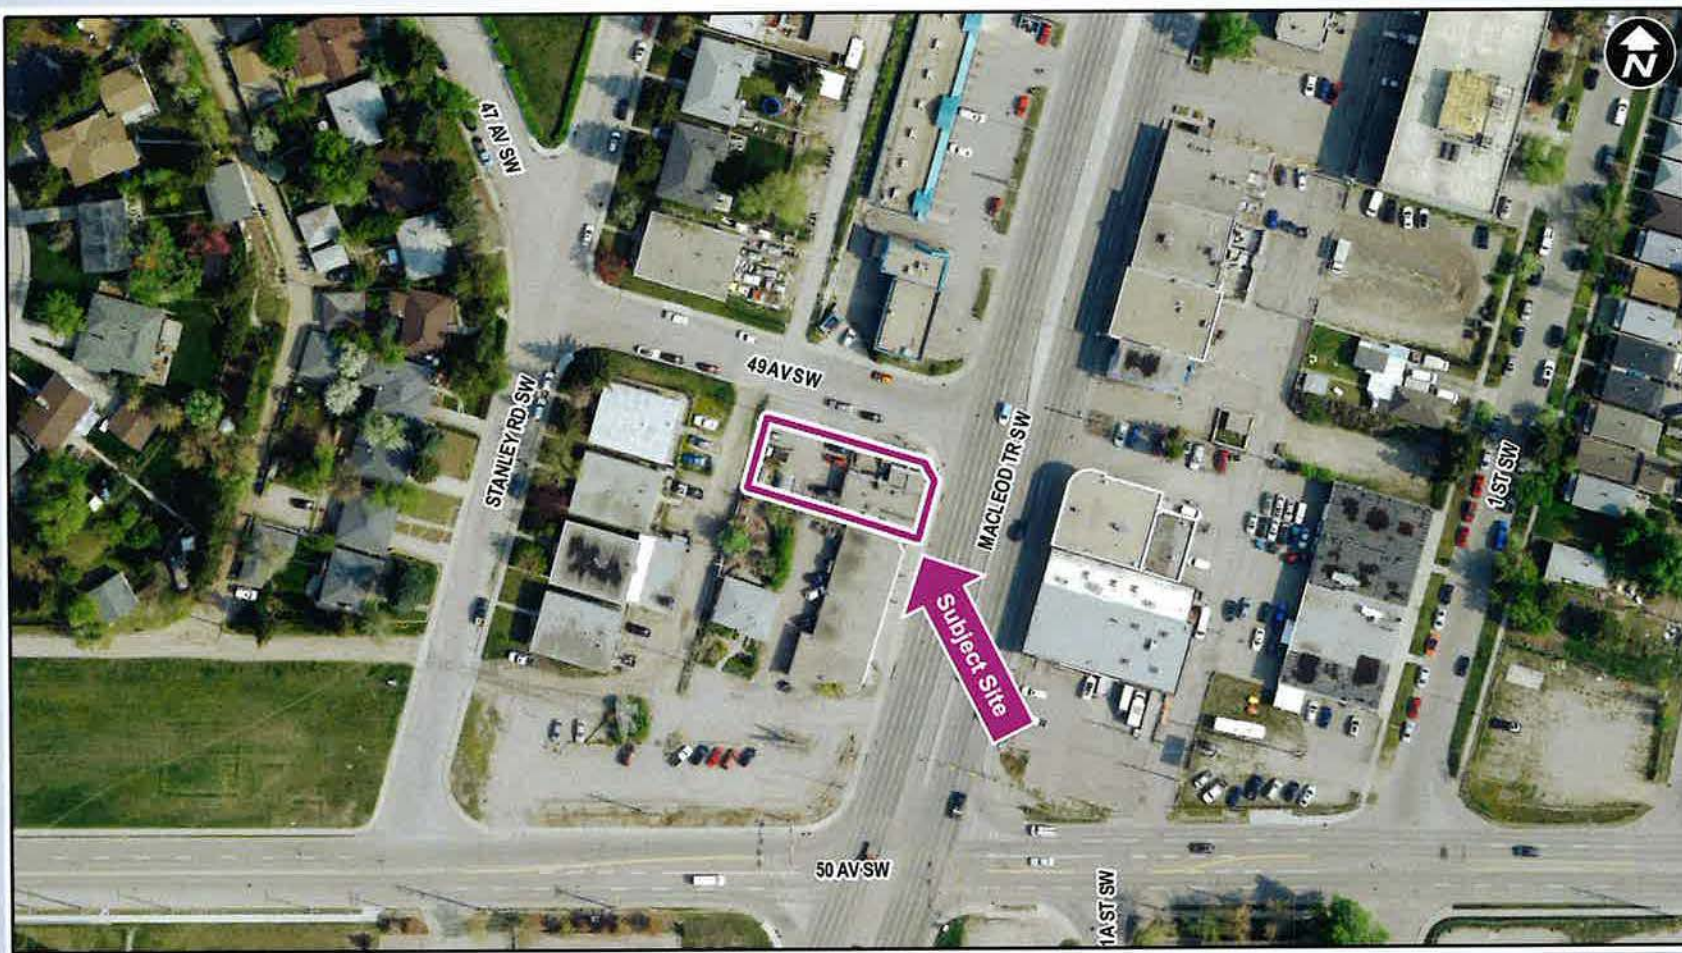

LOC2020-0036
Land Use Amendment

Subject Site

ADMINISTRATION RECOMMENDATION:

That Calgary Planning Commission recommend that Council hold a Public Hearing; and

1. ADOPT, by bylaw, the proposed redesignation of 0.06 hectares \pm (0.14 acres \pm) located at 5001 and 5011 Macleod Trail SW
from Commercial – Corridor 3 f3.0h46 (C-COR3f3.0h46) District
to Commercial – Corridor 1 f3.0h46 (C-COR1f3.0h46) District; and
2. Give three readings to the proposed bylaw.

Supplementary Slides

Setback Comparison

	C-COR3 (Existing)	C-COR1 (Proposed)
Front Setback	6 m	0 m
Side Setback (Street)	6 m	3 m
Side Setback (Adj. Lot)	3 m	0 m
Rear Setback	6 m	3 m

Use Comparison Chart

of the C-COR1, C-COR2 and C-COR3 Districts