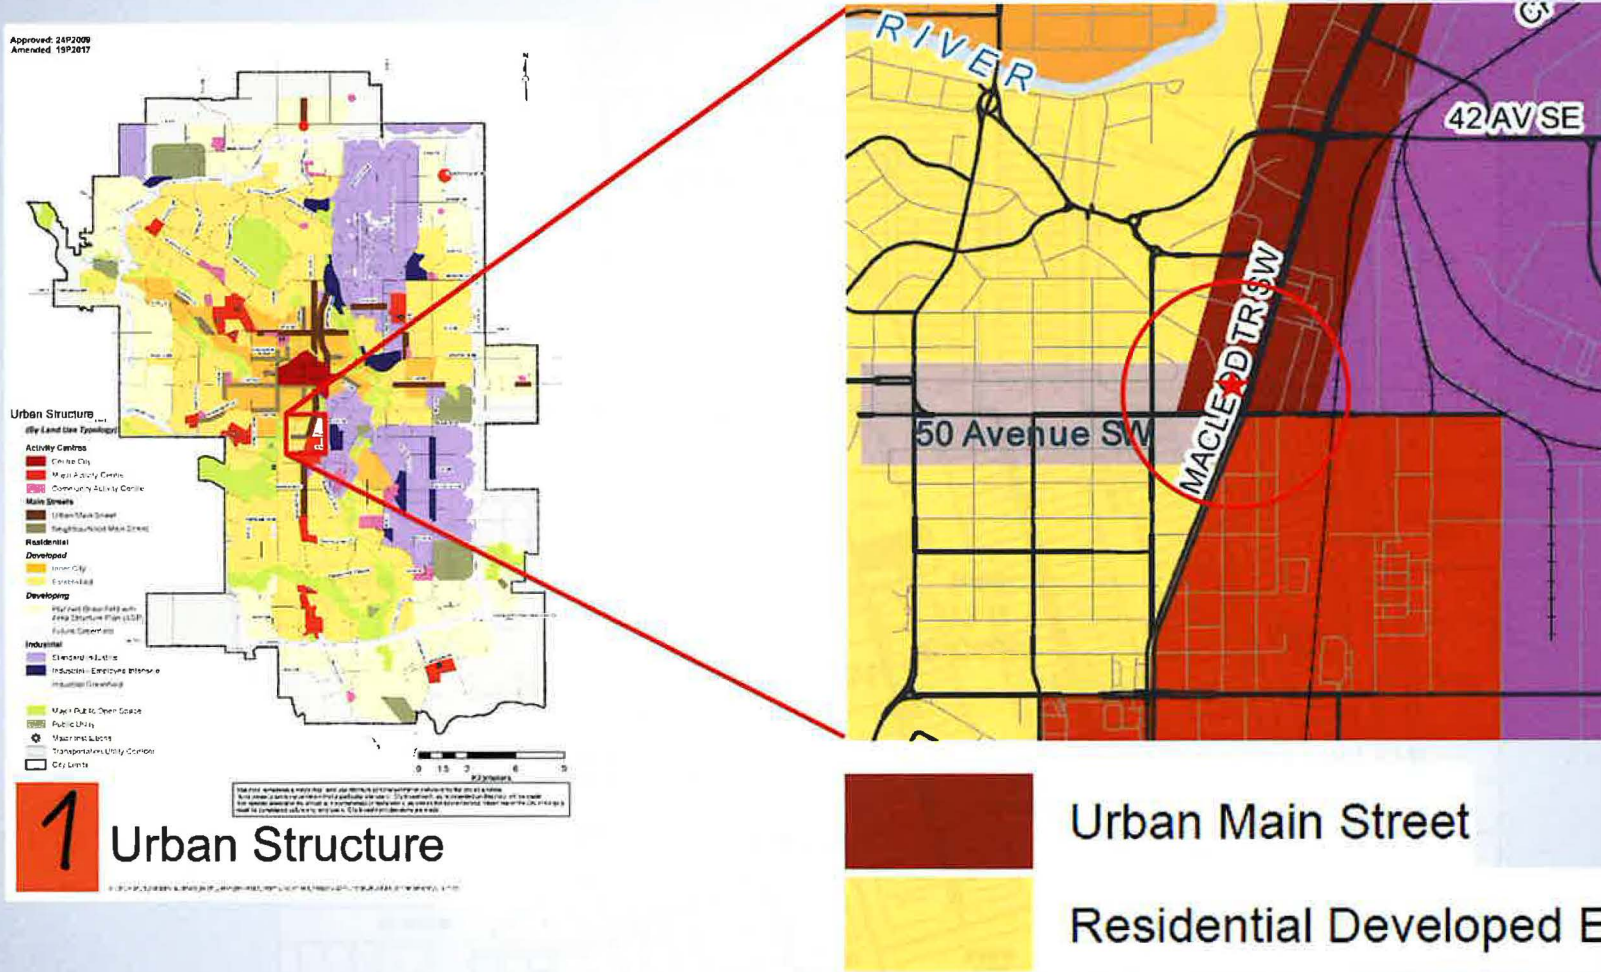

LOC2020-0036
Land Use Amendment

Subject Site

ADMINISTRATION RECOMMENDATION:

That Calgary Planning Commission recommend that Council hold a Public Hearing; and

1. ADOPT, by bylaw, the proposed redesignation of 0.06 hectares \pm (0.14 acres \pm) located at 5001 and 5011 Macleod Trail SW
from Commercial – Corridor 3 f3.0h46 (C-COR3f3.0h46) District
to Commercial – Corridor 1 f3.0h46 (C-COR1f3.0h46) District; and
2. Give three readings to the proposed bylaw.

Supplementary Slides

Setback Comparison

	C-COR3 (Existing)	C-COR1 (Proposed)
Front Setback	6 m	0 m
Side Setback (Street)	6 m	3 m
Side Setback (Adj. Lot)	3 m	0 m
Rear Setback	6 m	3 m

Use Comparison Chart

of the C-COR1, C-COR2 and C-COR3 Districts