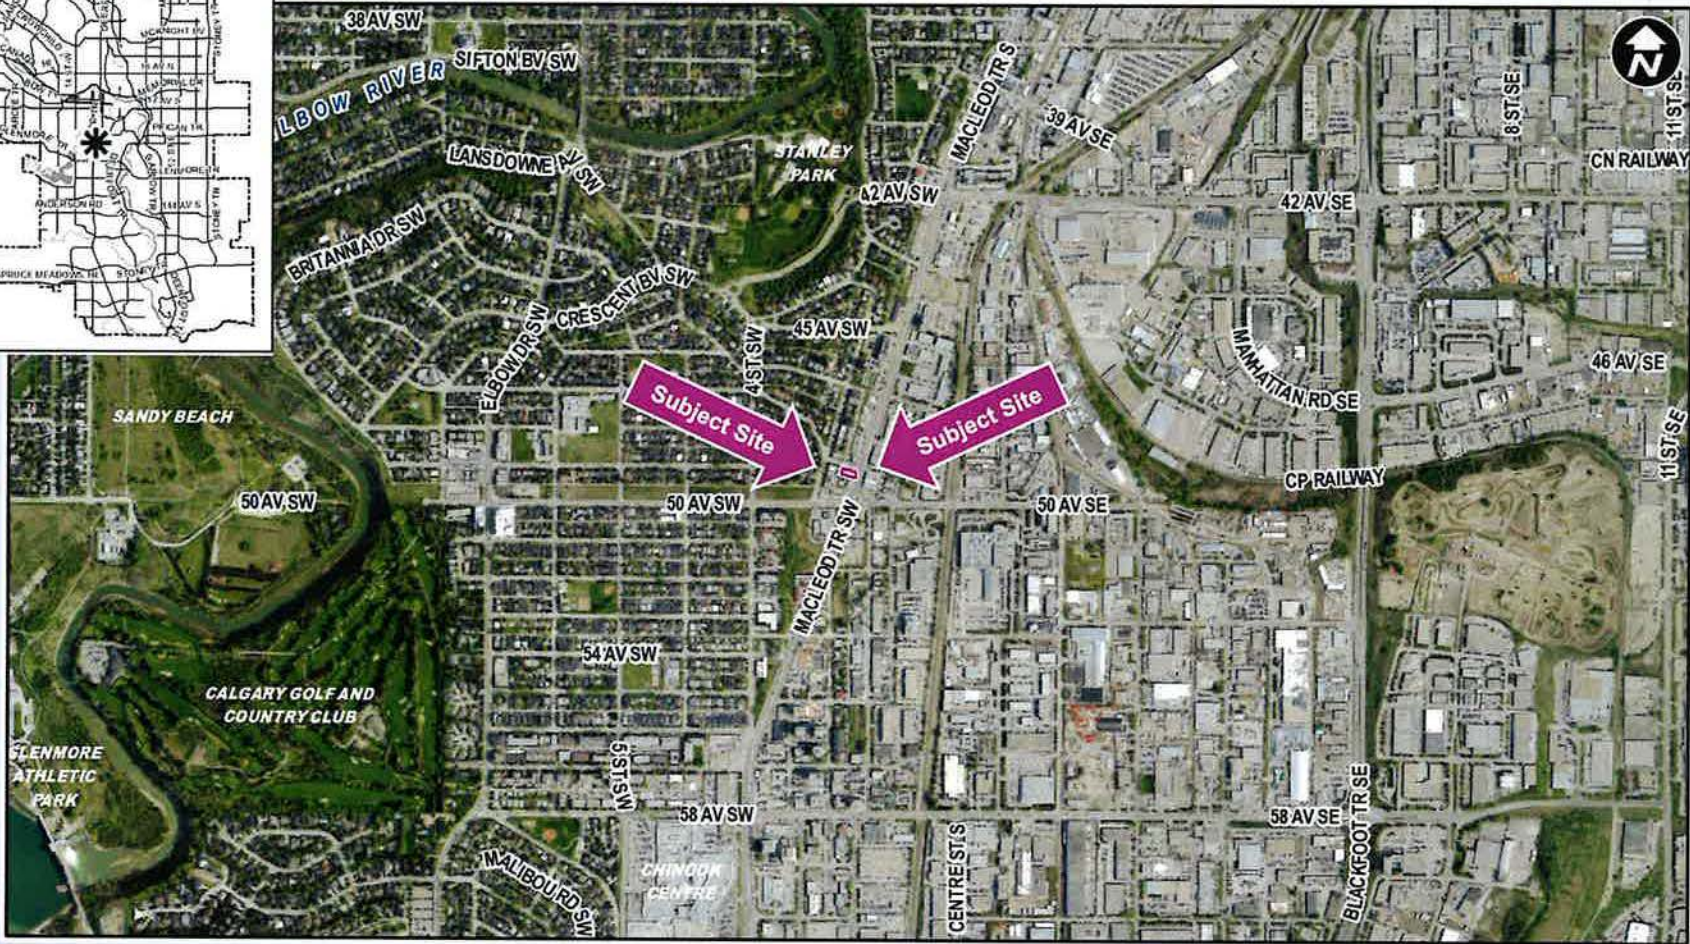

LOC2020-0036
Land Use Amendment

Subject Site

ADMINISTRATION RECOMMENDATION:

That Calgary Planning Commission recommend that Council hold a Public Hearing; and

1. ADOPT, by bylaw, the proposed redesignation of 0.06 hectares \pm (0.14 acres \pm) located at 5001 and 5011 Macleod Trail SW
from Commercial – Corridor 3 f3.0h46 (C-COR3f3.0h46) District
to Commercial – Corridor 1 f3.0h46 (C-COR1f3.0h46) District; and
2. Give three readings to the proposed bylaw.

Supplementary Slides

Setback Comparison

	C-COR3 (Existing)	C-COR1 (Proposed)
Front Setback	6 m	0 m
Side Setback (Street)	6 m	3 m
Side Setback (Adj. Lot)	3 m	0 m
Rear Setback	6 m	3 m

Use Comparison Chart

of the C-COR1, C-COR2 and C-COR3 Districts