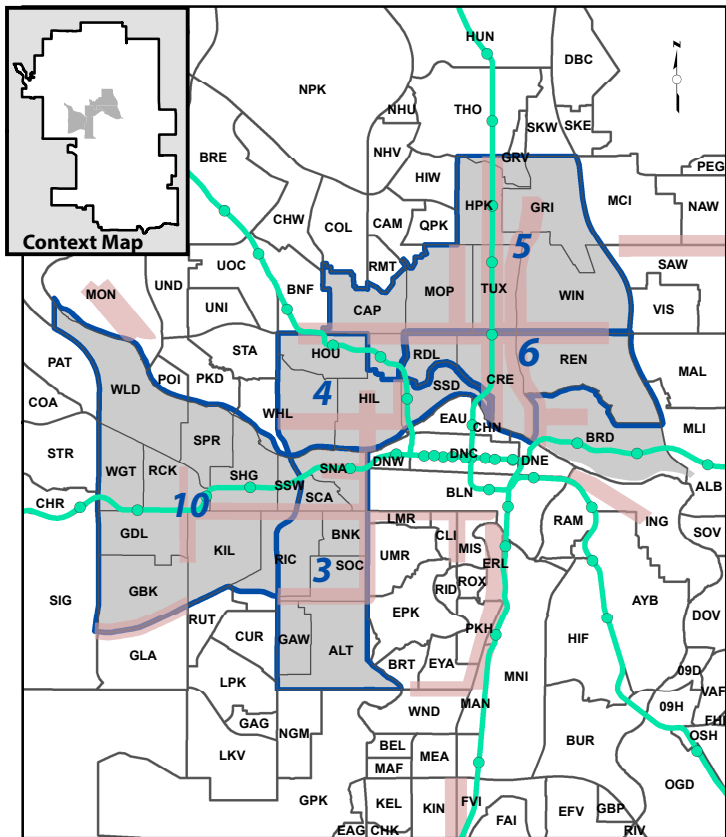

# EAGCS Phase 1 Growth Areas

## Legend

- LRT Stations
- LRT Line (Existing and Planned)
- EAGCS Phase 1 Growth Areas
- Multi Community Planning (MCP) Areas (Working boundaries, subject to change)
- Main Streets
- Community District Boundaries