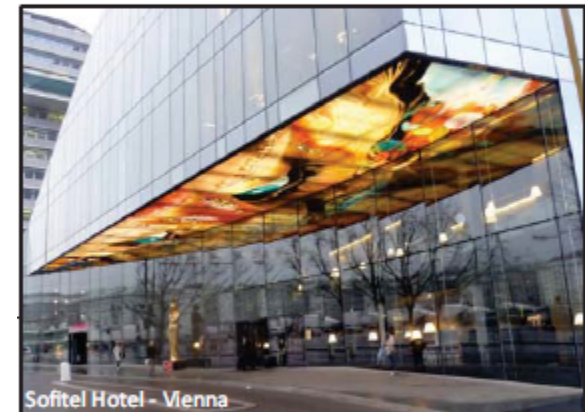

DECIDEDLY JAZZ DANCE CENTRE PROJECT BOUNDARY IN RED OUTLINE

Sofitel Hotel - Vancouver
The Penthouse "Light Box" will create a skyline identity for the project and enliven the area

National Ballet School - Toronto
Dance Studio activity visible to the street. Primary class time begins after 5pm providing visual night-time activation to 12th avenue

Major dance studio used on occasion for performances. Lobby activity is visible directly onto the street. During practice times, view will be into the studio. When curtain is down, the space creates a "light box" to the street

Internal sculptural DJD identification

Backlit soffit to emphasize the "theatrical" nature of the Dance Academy

Feature staircase links ground level with primary studio space

Backlit entry portal to celebrate entry