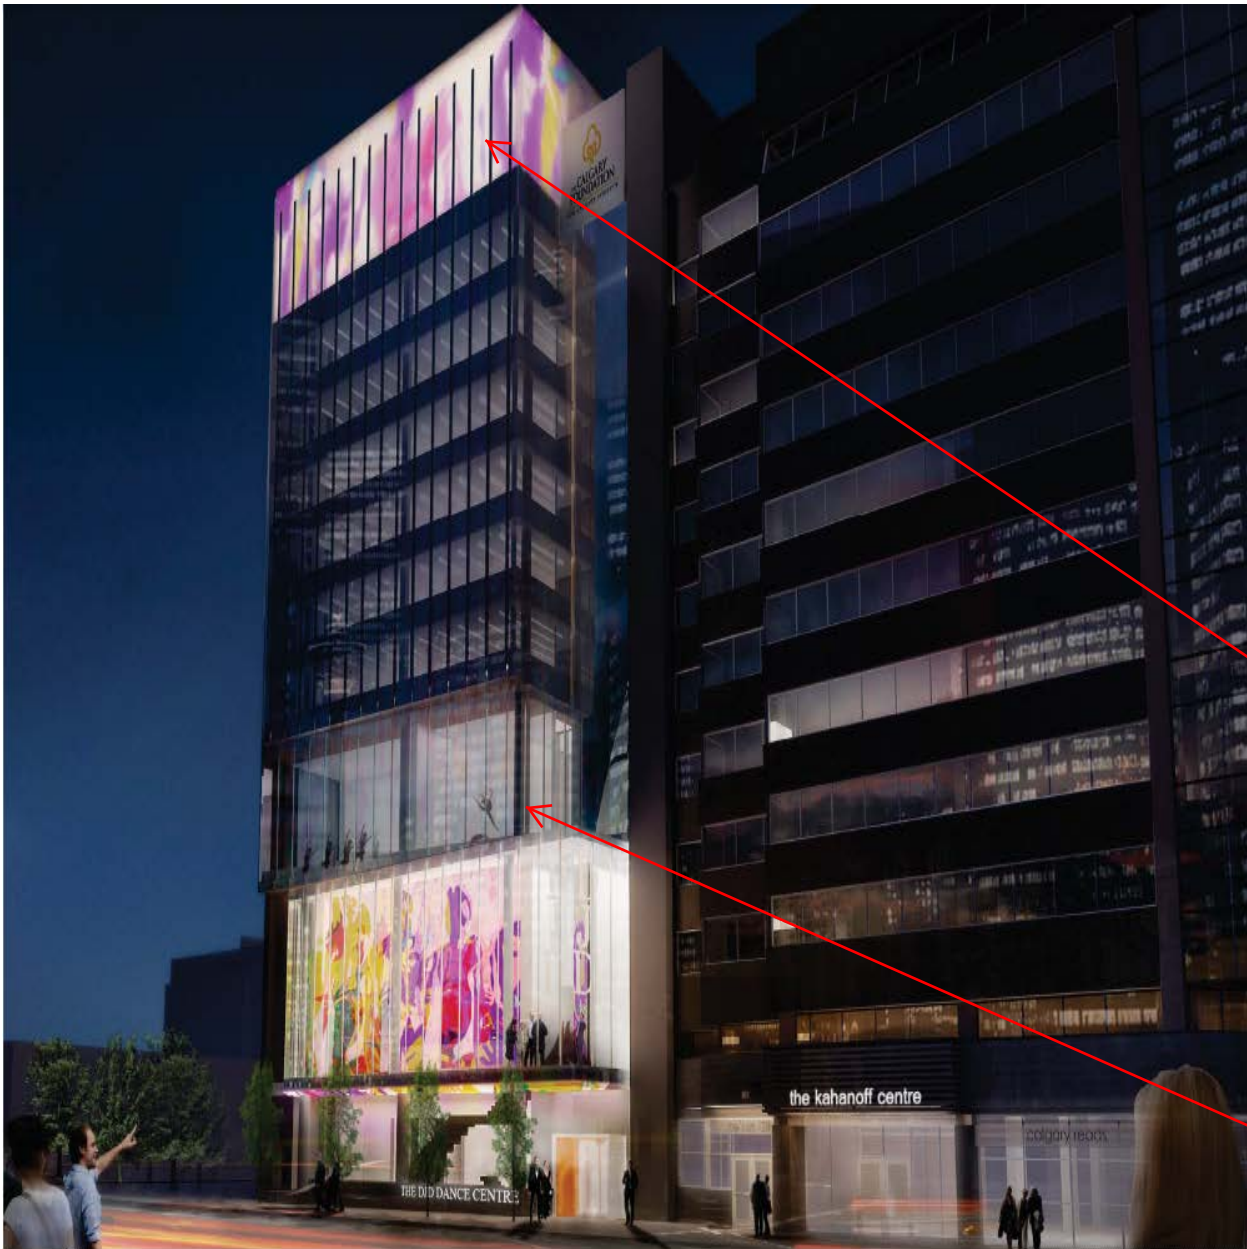

DECIDEDLY JAZZ DANCE CENTRE PROJECT BOUNDARY IN RED OUTLINE

Sofitel Hotel - Vancouver
The Penthouse "Light Box" will create a skyline identity for the project and enliven the area

National Ballet School - Toronto
Dance Studio activity visible to the street. Primary class time begins after 5pm providing visual night-time activation to 12th avenue

Major dance studio used on occasion for performances. Lobby activity is visible directly onto the street. During practice times, view will be into the studio. When curtain is down, the space creates a "light box" to the street

Internal sculptural DJD identification

Backlit soffit to emphasize the "theatrical" nature of the Dance Academy

Feature staircase links ground level with primary studio space

Backlit entry portal to celebrate entry