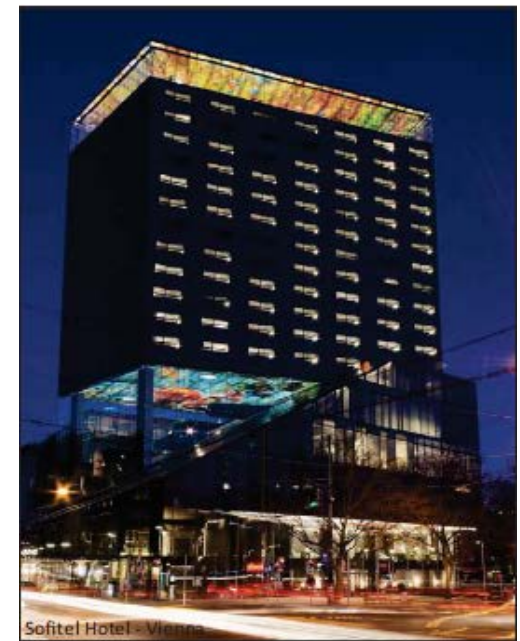

DECIDEDLY JAZZ DANCE CENTRE PROJECT BOUNDARY IN RED OUTLINE

Sofitel Hotel - Vancouver
The Penthouse "Light Box" will create a skyline identity for the project and enliven the area

National Ballet School - Toronto
Dance Studio activity visible to the street. Primary class time begins after 5pm providing visual night-time activation to 12th avenue

Major dance studio used on occasion for performances. Lobby activity is visible directly onto the street. During practice times, view will be into the studio. When curtain is down, the space creates a "light box" to the street

Internal sculptural DJD identification

Backlit soffit to emphasize the "theatrical" nature of the Dance Academy

Feature staircase links ground level with primary studio space

Backlit entry portal to celebrate entry