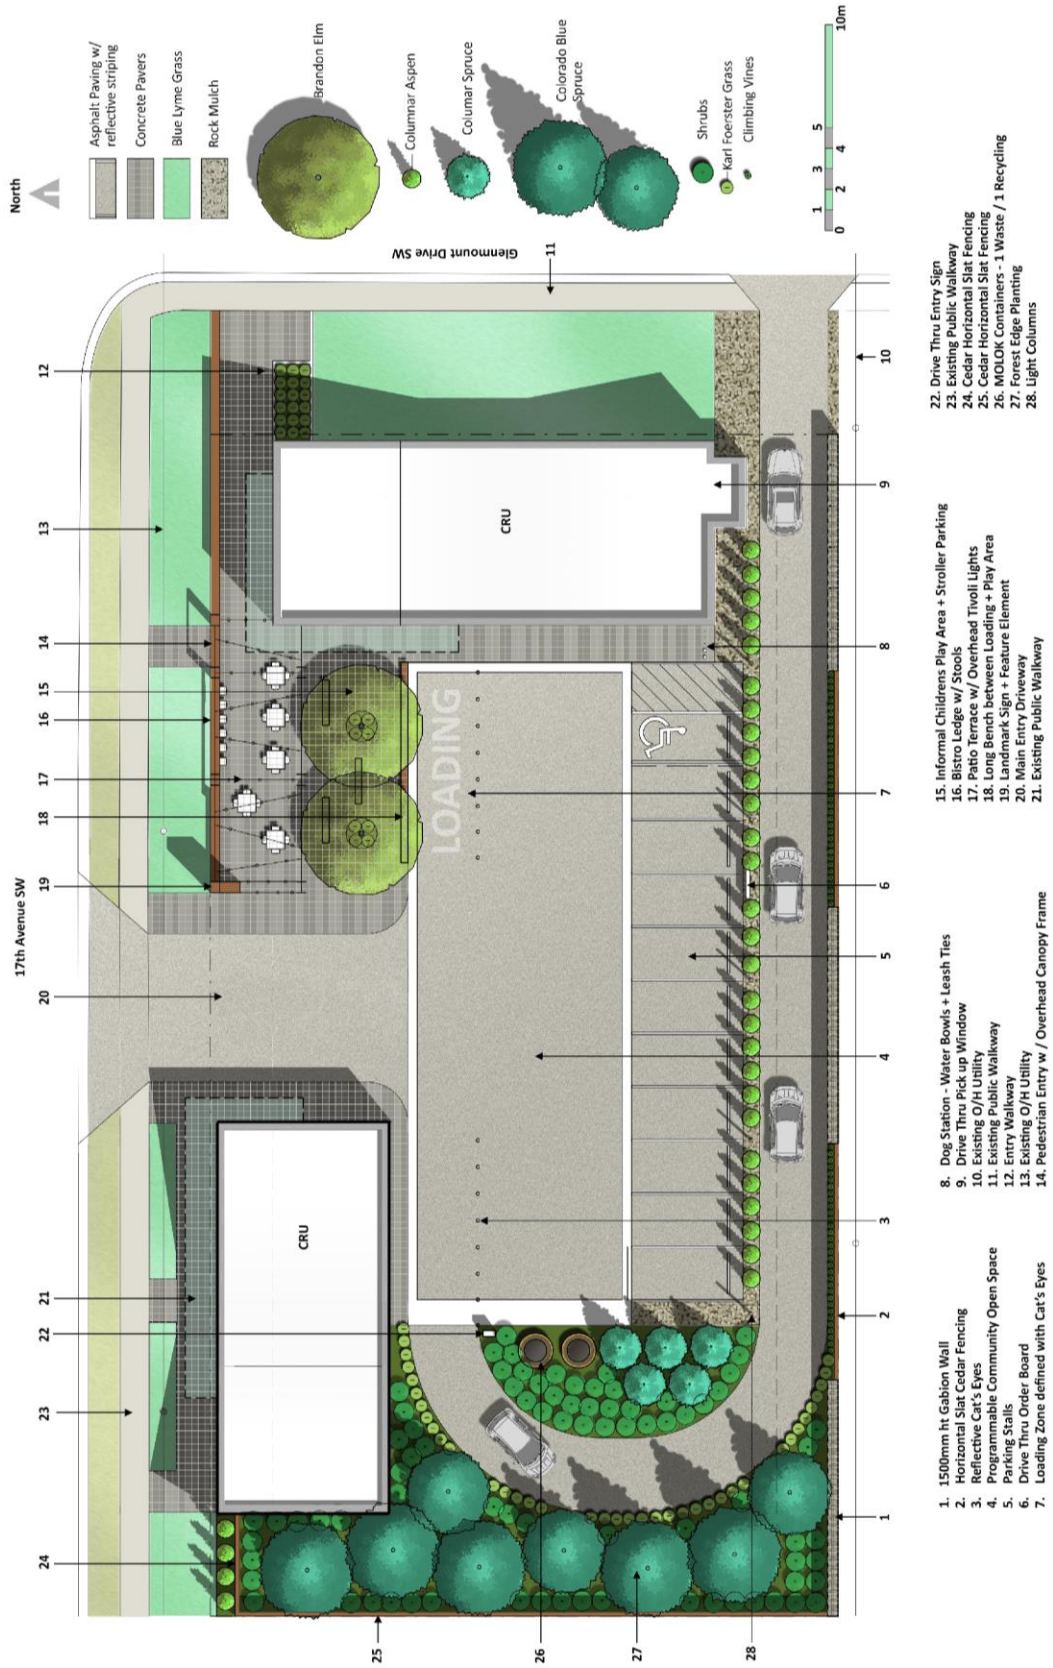

Conceptual Development Scheme

GLENDALE COMMONS | SCHEMATIC PLAN | [SMM] | BEN BARRINGTON | MAY 6, 2019 | 1:200