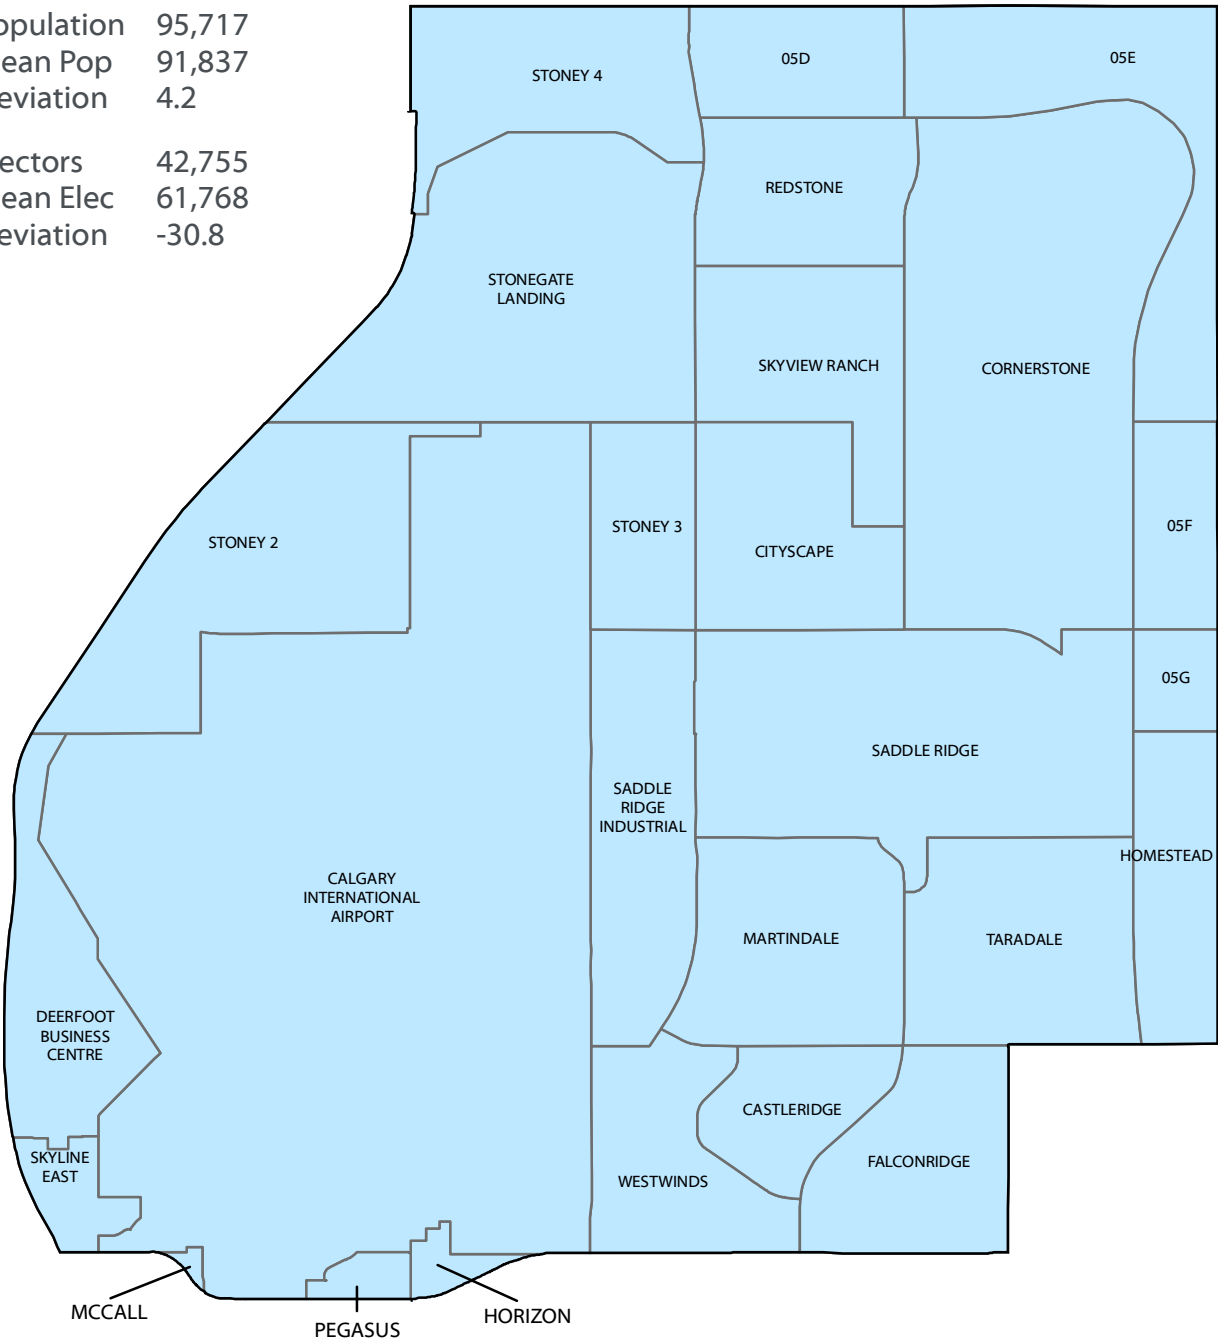

Population 70,824  
 Mean Pop 91,837  
 Deviation -22.9

Electors 45,435  
 Mean Elec 61,768  
 Deviation -26.4

Ward 3 - Boundary Determination and Review

COPYRIGHT © 2019 The City of Calgary  
 All rights reserved. No parts of this map may be reproduced in any form or by any means without the written consent of The City of Calgary and appropriate license agreement. The City of Calgary provides this information in good faith, but provides no warranty nor accepts any liability arising from incorrect, incomplete or misleading information or its improper use. This information is maintained on a regular basis.

Population 95,717  
 Mean Pop 91,837  
 Deviation 4.2  
 Electors 42,755  
 Mean Elec 61,768  
 Deviation -30.8

Ward 5 - Boundary Determination and Review

COPYRIGHT © 2019 The City of Calgary  
 All rights reserved. No parts of this map may be reproduced in any form or by any means without the written consent of The City of Calgary and appropriate license agreement. The City of Calgary provides this information in good faith, but provides no warranty nor accepts any liability arising from incorrect, incomplete or misleading information or its improper use. This information is maintained on a regular basis.

Date Printed: September 30, 2019

ISC: Protected

Population 77,280  
 Mean Pop 91,837  
 Deviation -15.9

Electors 50,857  
 Mean Elec 61,768  
 Deviation -17.7

**Ward 7 - Boundary Determination and Review**