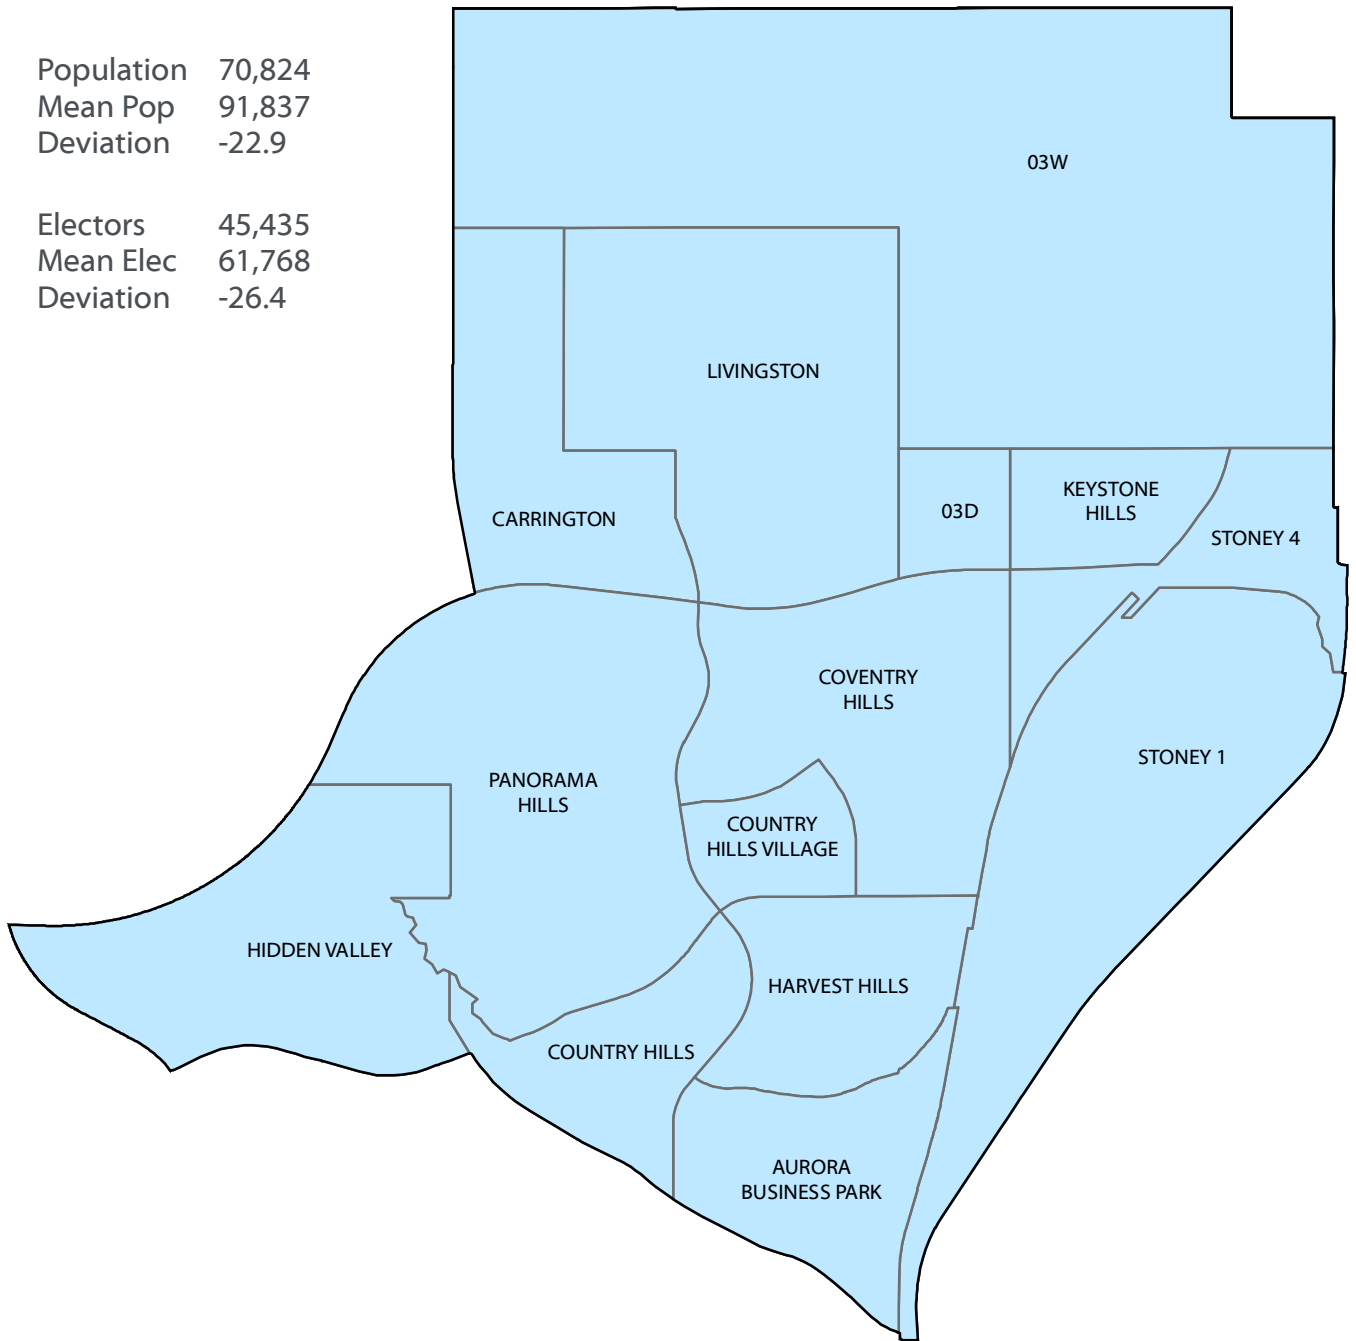

Population 70,824  
 Mean Pop 91,837  
 Deviation -22.9

Electors 45,435  
 Mean Elec 61,768  
 Deviation -26.4

Ward 3 - Boundary Determination and Review

COPYRIGHT © 2019 The City of Calgary  
 All rights reserved. No parts of this map may be reproduced in any form or by any means without the written consent of The City of Calgary and appropriate license agreement. The City of Calgary provides this information in good faith, but provides no warranty nor accepts any liability arising from incorrect, incomplete or misleading information or its improper use. This information is maintained on a regular basis.

Population 95,717  
 Mean Pop 91,837  
 Deviation 4.2  
 Electors 42,755  
 Mean Elec 61,768  
 Deviation -30.8

Ward 5 - Boundary Determination and Review

COPYRIGHT © 2019 The City of Calgary  
 All rights reserved. No parts of this map may be reproduced in any form or by any means without the written consent of The City of Calgary and appropriate license agreement. The City of Calgary provides this information in good faith, but provides no warranty nor accepts any liability arising from incorrect, incomplete or misleading information or its improper use. This information is maintained on a regular basis.

Date Printed: September 30, 2019

ISC: Protected

Population 77,280  
 Mean Pop 91,837  
 Deviation -15.9

Electors 50,857  
 Mean Elec 61,768  
 Deviation -17.7

**Ward 7 - Boundary Determination and Review**