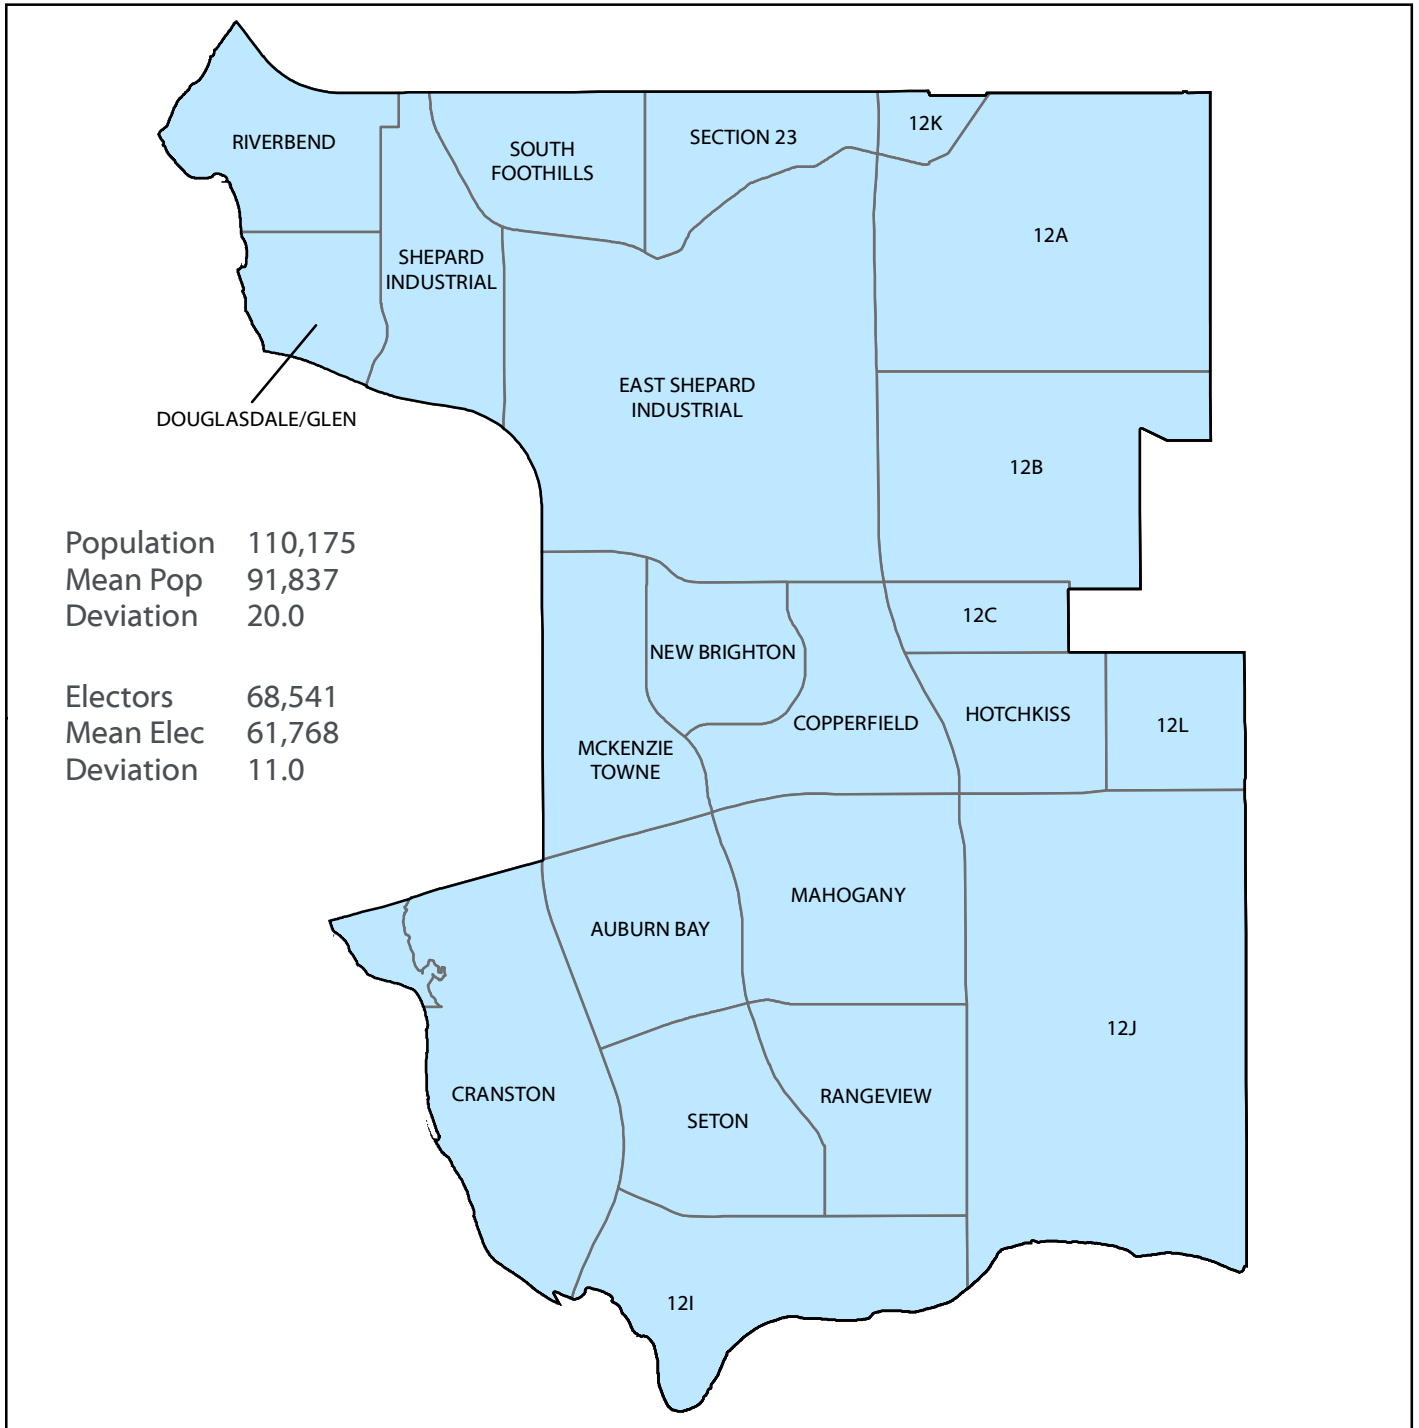

Ward 12 - Boundary Determination and Review

Population 110,175
Mean Pop 91,837
Deviation 20.0

Electors 68,541
Mean Elec 61,768
Deviation 11.0