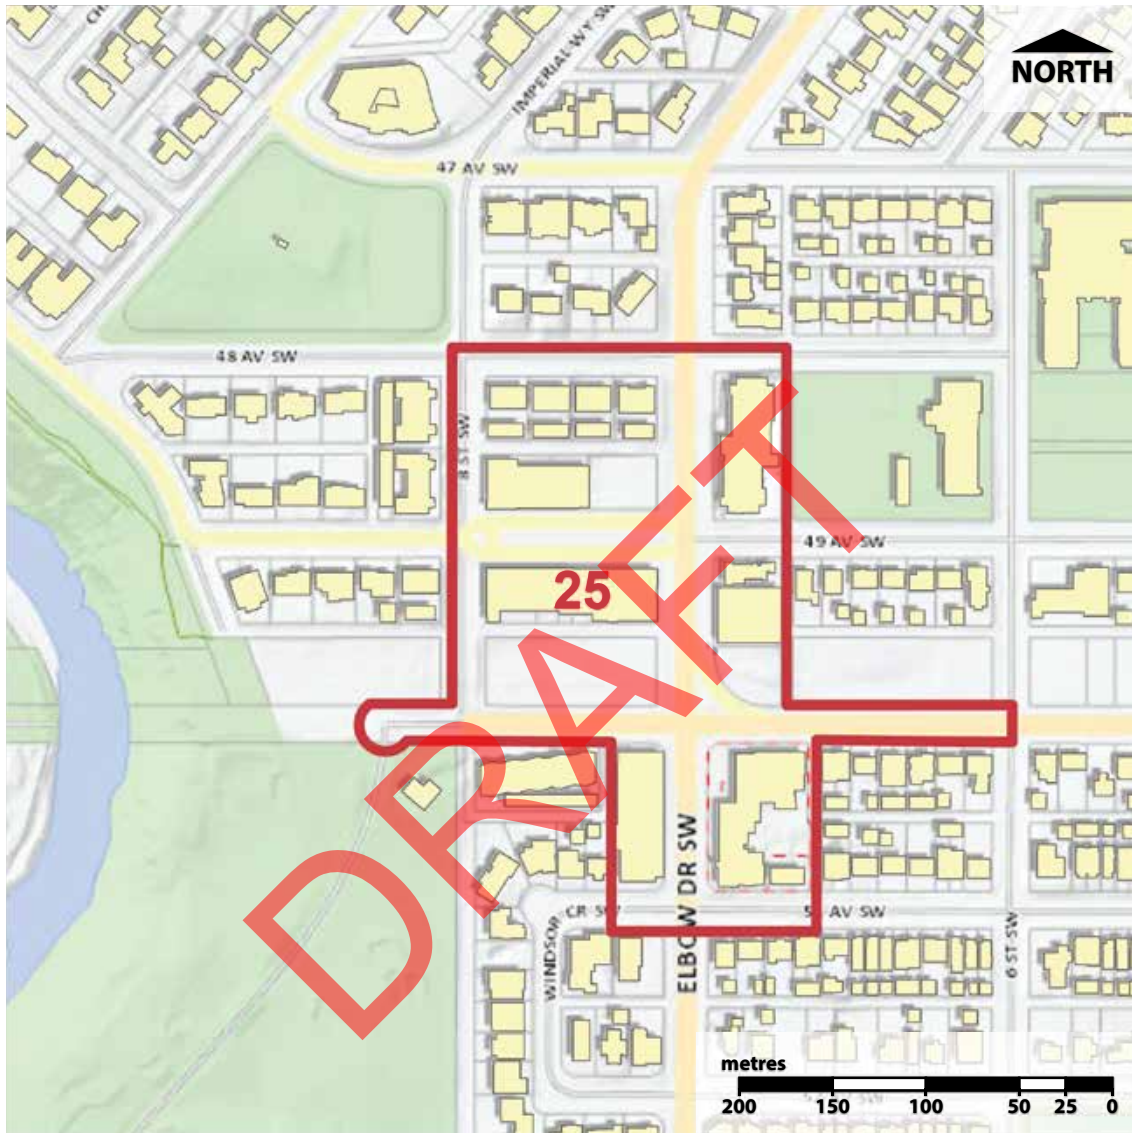

Zone 25
Britannia

| Weekdays | Saturdays | Sundays & Holidays |
|---------------|---------------|--------------------|
| 09:00 – 11:00 | 09:00 – 18:00 | |
| 11:00 – 13:30 | | |
| 13:30 – 15:30 | | |
| 15:30 – 18:00 | | |