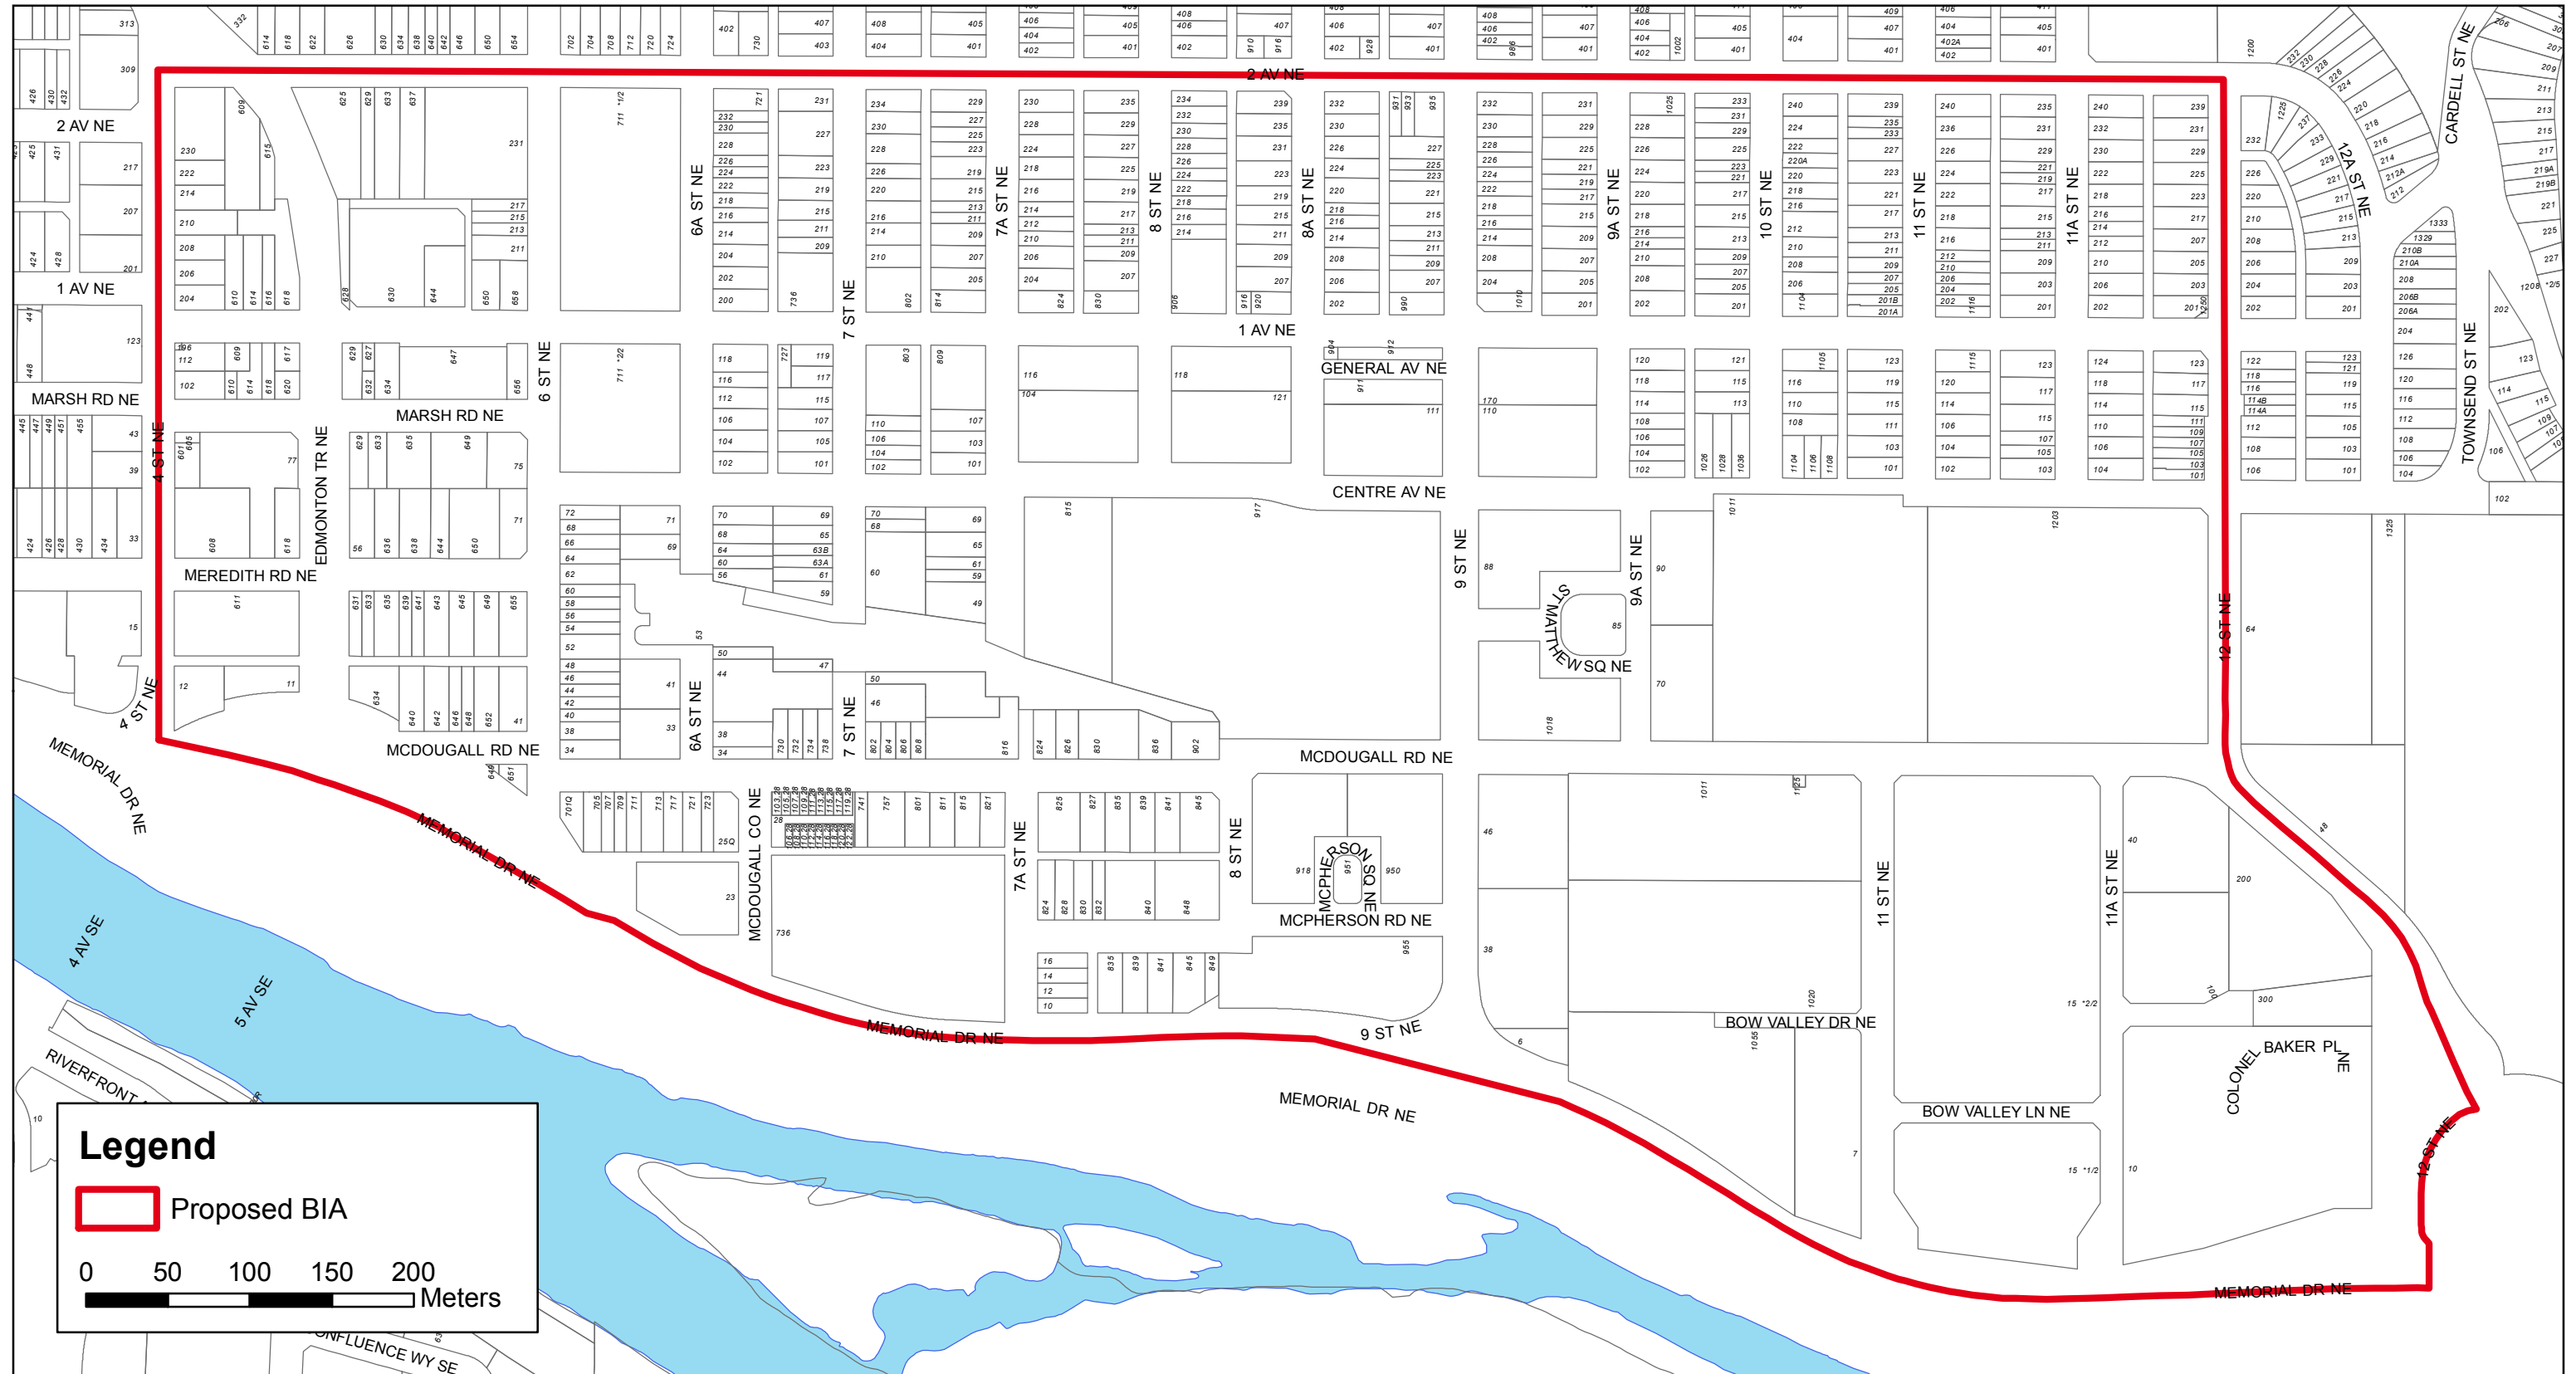

2019 Proposed Business Improvement Area (BIA)

Bridgeland - Proposed

Legend

 Proposed BIA

0 50 100 150 200
Meters