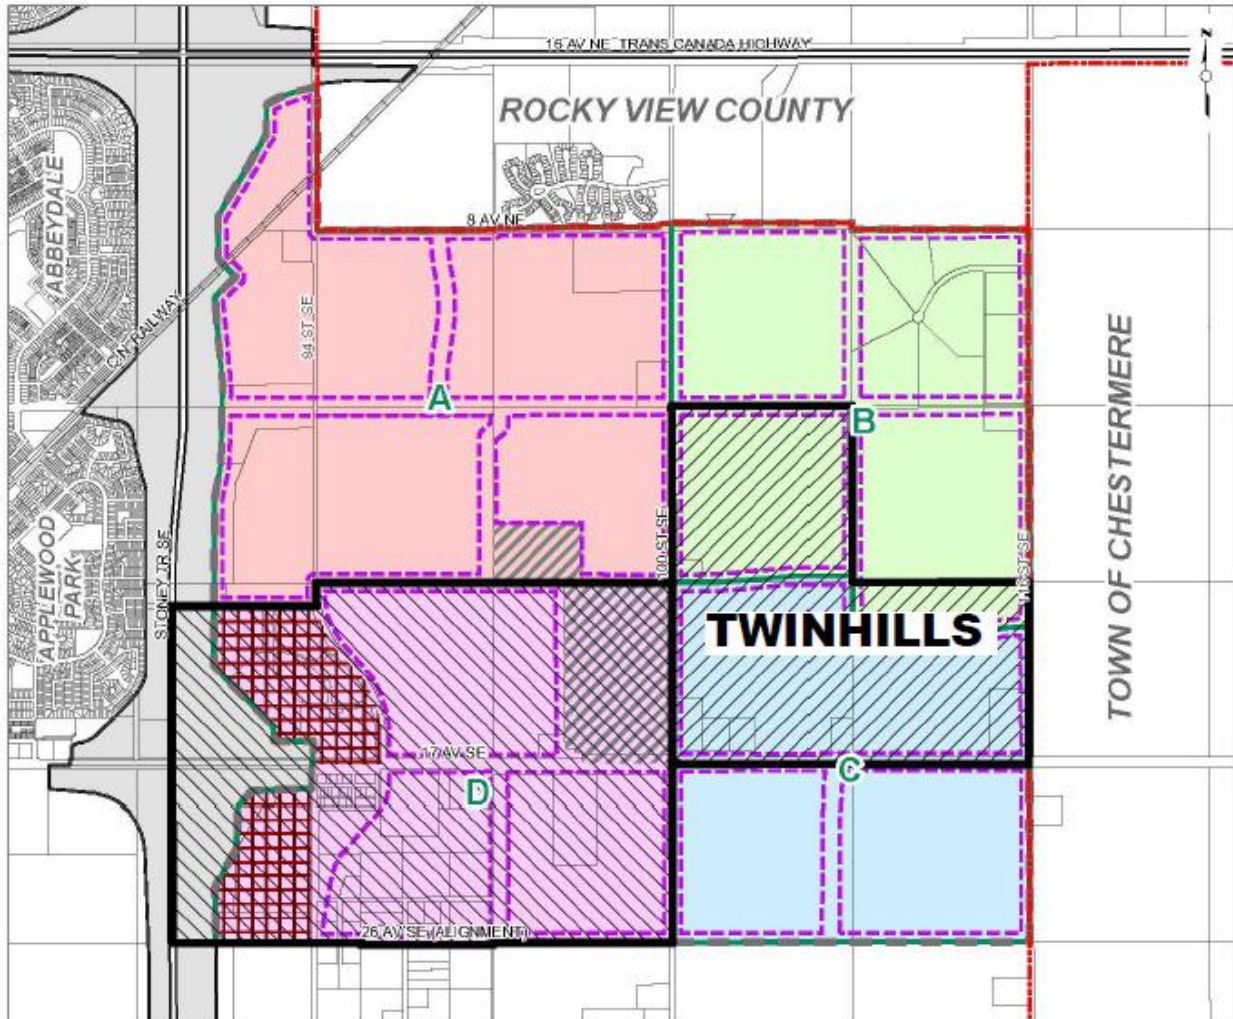

### Community and Neighbourhood Concept

Map 6

### Community and Neighbourhood Concept

- Legend**
- Proposed Twinhills Community District Boundary
  - Belvedere Community District Boundary
  - City / Town / County Limits
  - Transportation/ Utility Corridor
  - Plan Area Boundary
  - Community Boundary
  - Neighbourhoods
  - Cemetery
  - Super Regional Retail Centre

Approved: 2P2013  
Amended:

This map is conceptual only. No measurements of distances or areas should be taken from this map.