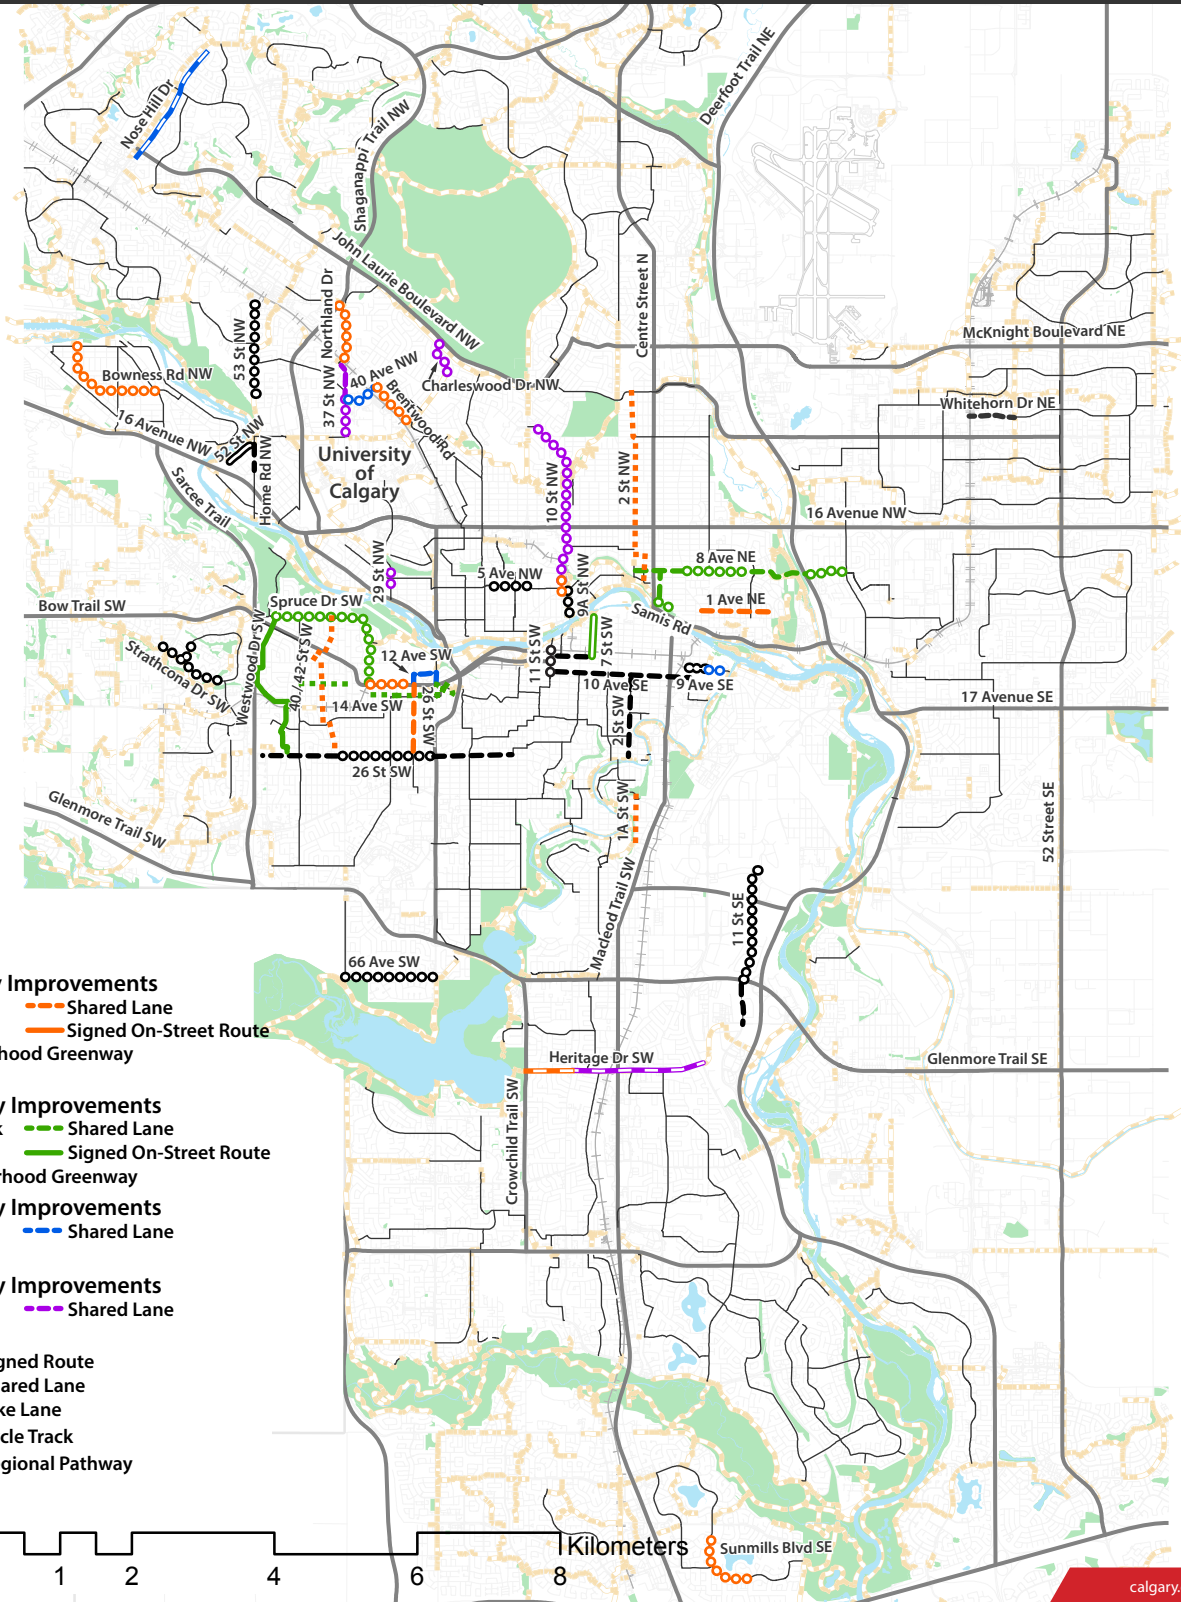

# Bikeway Projects 2011 - 2014

- 2014 Bikeway Improvements**
  - Cycle Track
  - Shared Lane
  - Bike Lane
  - Signed On-Street Route
  - Neighbourhood Greenway
  - Pathway
- 2013 Bikeway Improvements**
  - Cycle Track
  - Shared Lane
  - Bike Lane
  - Signed On-Street Route
  - Neighbourhood Greenway
- 2012 Bikeway Improvements**
  - Bike Lane
  - Shared Lane
  - Pathway
- 2011 Bikeway Improvements**
  - Bike Lane
  - Shared Lane
  - Pathway
- Existing Signed Route
- Existing Shared Lane
- Existing Bike Lane
- Existing Cycle Track
- Existing Regional Pathway

calgary.ca | call 3-1-1

Onward/ The City is implementing its Cycling Strategy to develop better and safer on-street bike routes to encourage more people to choose cycling as their travel choice.